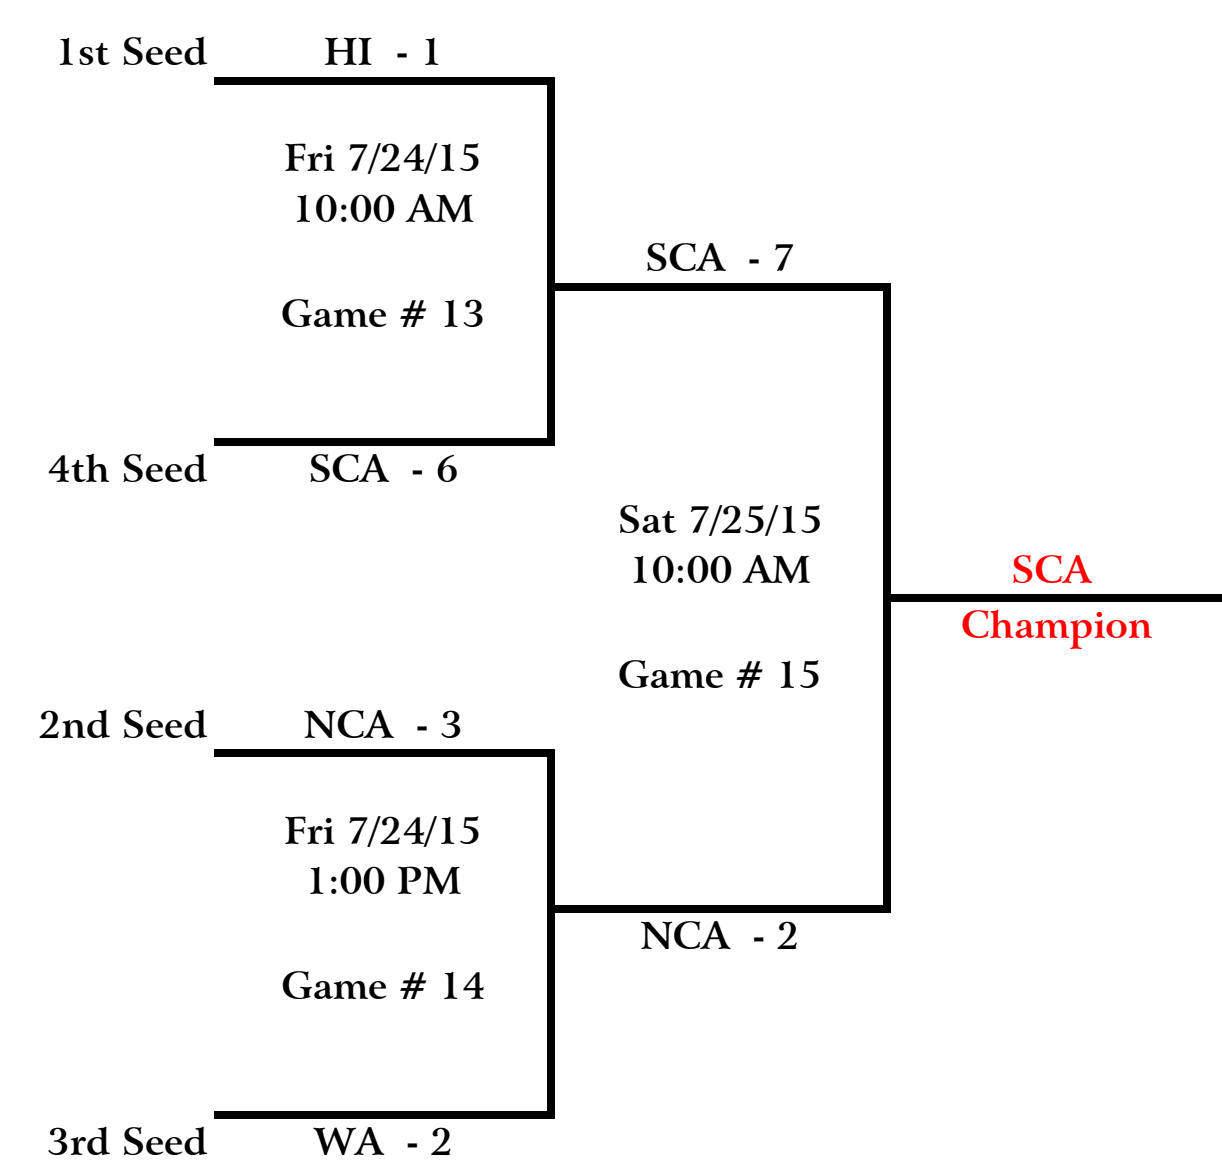

Team	HI	WA	Host	AZ	SCA	NCA
Wins	4	2	0	1	2	3
Losses	0	2	4	3	2	1
Win %	100%	50%	0%	25%	50%	75%
Runs Scored	45	18	4	18	19	29
Runs Allowed	2	22	50	32	8	19
Defensive Innings	25	23	22	25	31	24
Allowed/Inning	0.080	0.957	2.273	1.280	0.258	0.792