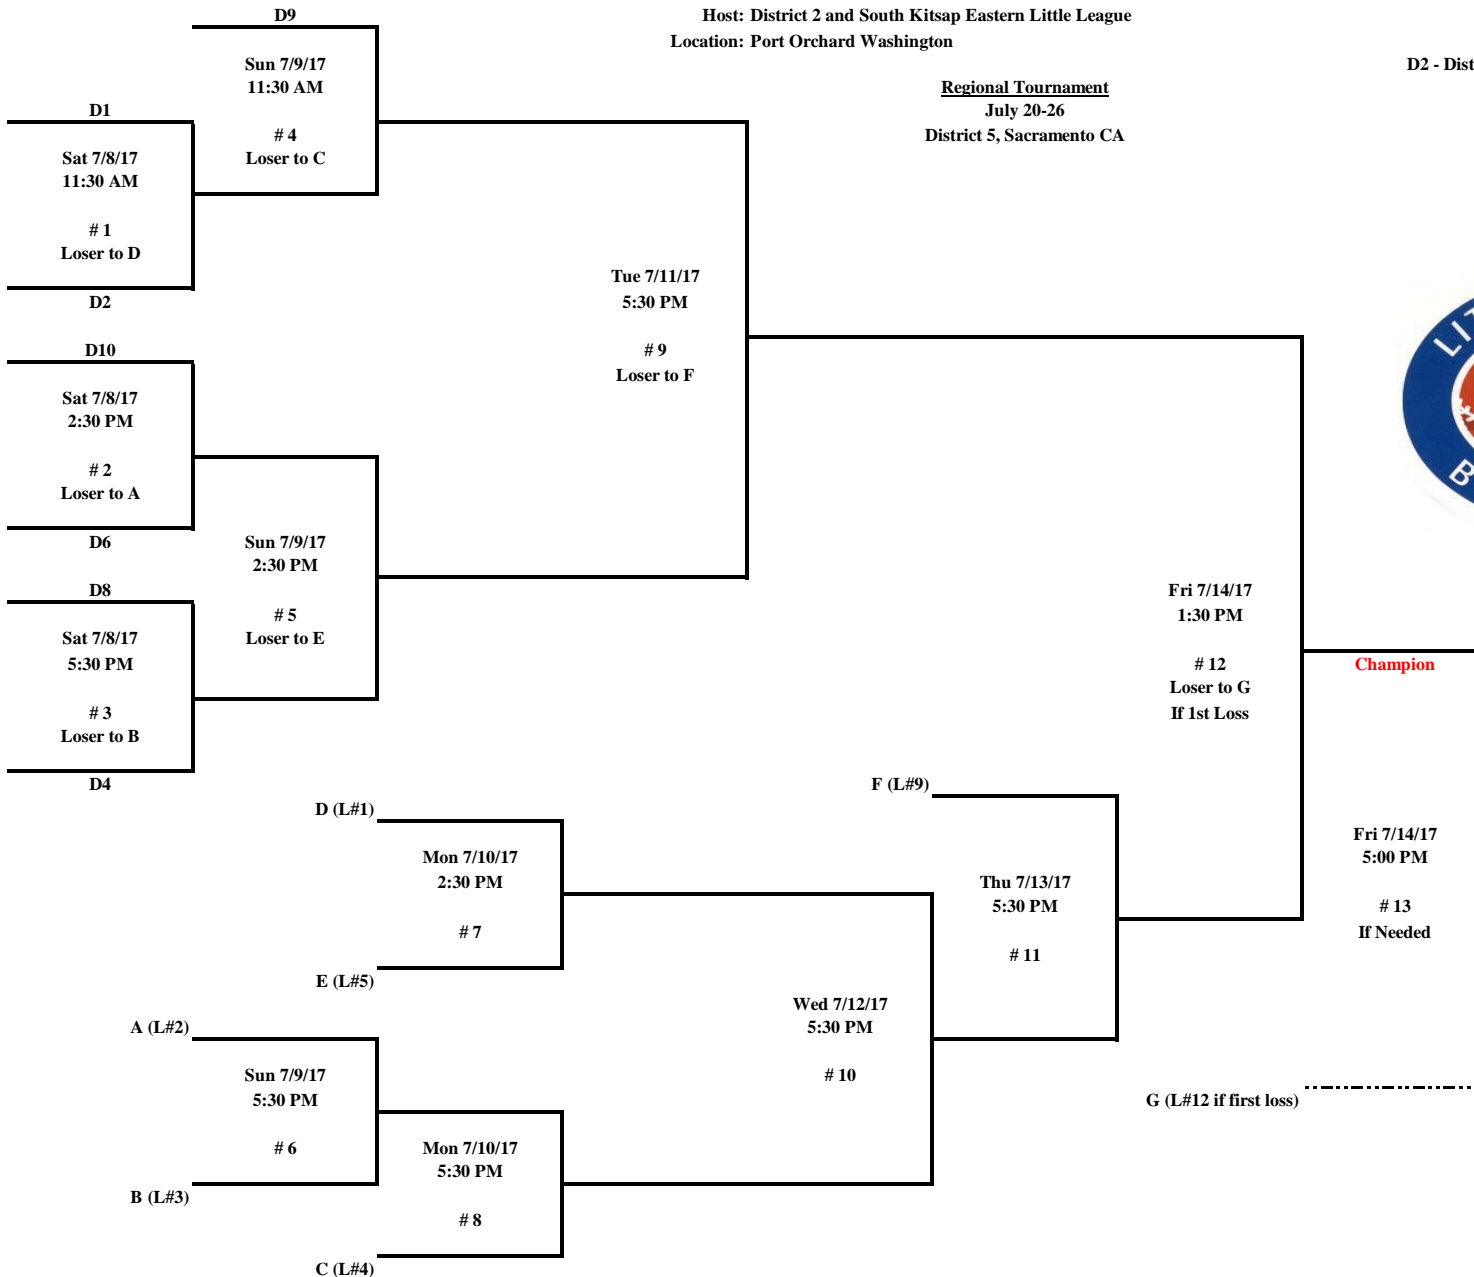

# State Sr Baseball

Sat July 08, 2017	Sun July 09, 2017	Mon July 10, 2017	Tue July 11, 2017	Wed July 12, 2017	Thu July 13, 2017	Fri July 14, 2017	Fri July 14, 2017
----------------------	----------------------	----------------------	----------------------	----------------------	----------------------	----------------------	----------------------

Host: District 2 and South Kitsap Eastern Little League  
Location: Port Orchard Washington

Regional Tournament  
July 20-26  
District 5, Sacramento CA

- Districts
- D1 - District 1
  - D2 - District 2 South Kitsap Eastern/Western
  - D4 - District 4
  - D6 - District 6
  - D8 - District 8
  - D9 - District 9
  - D10 - District 10