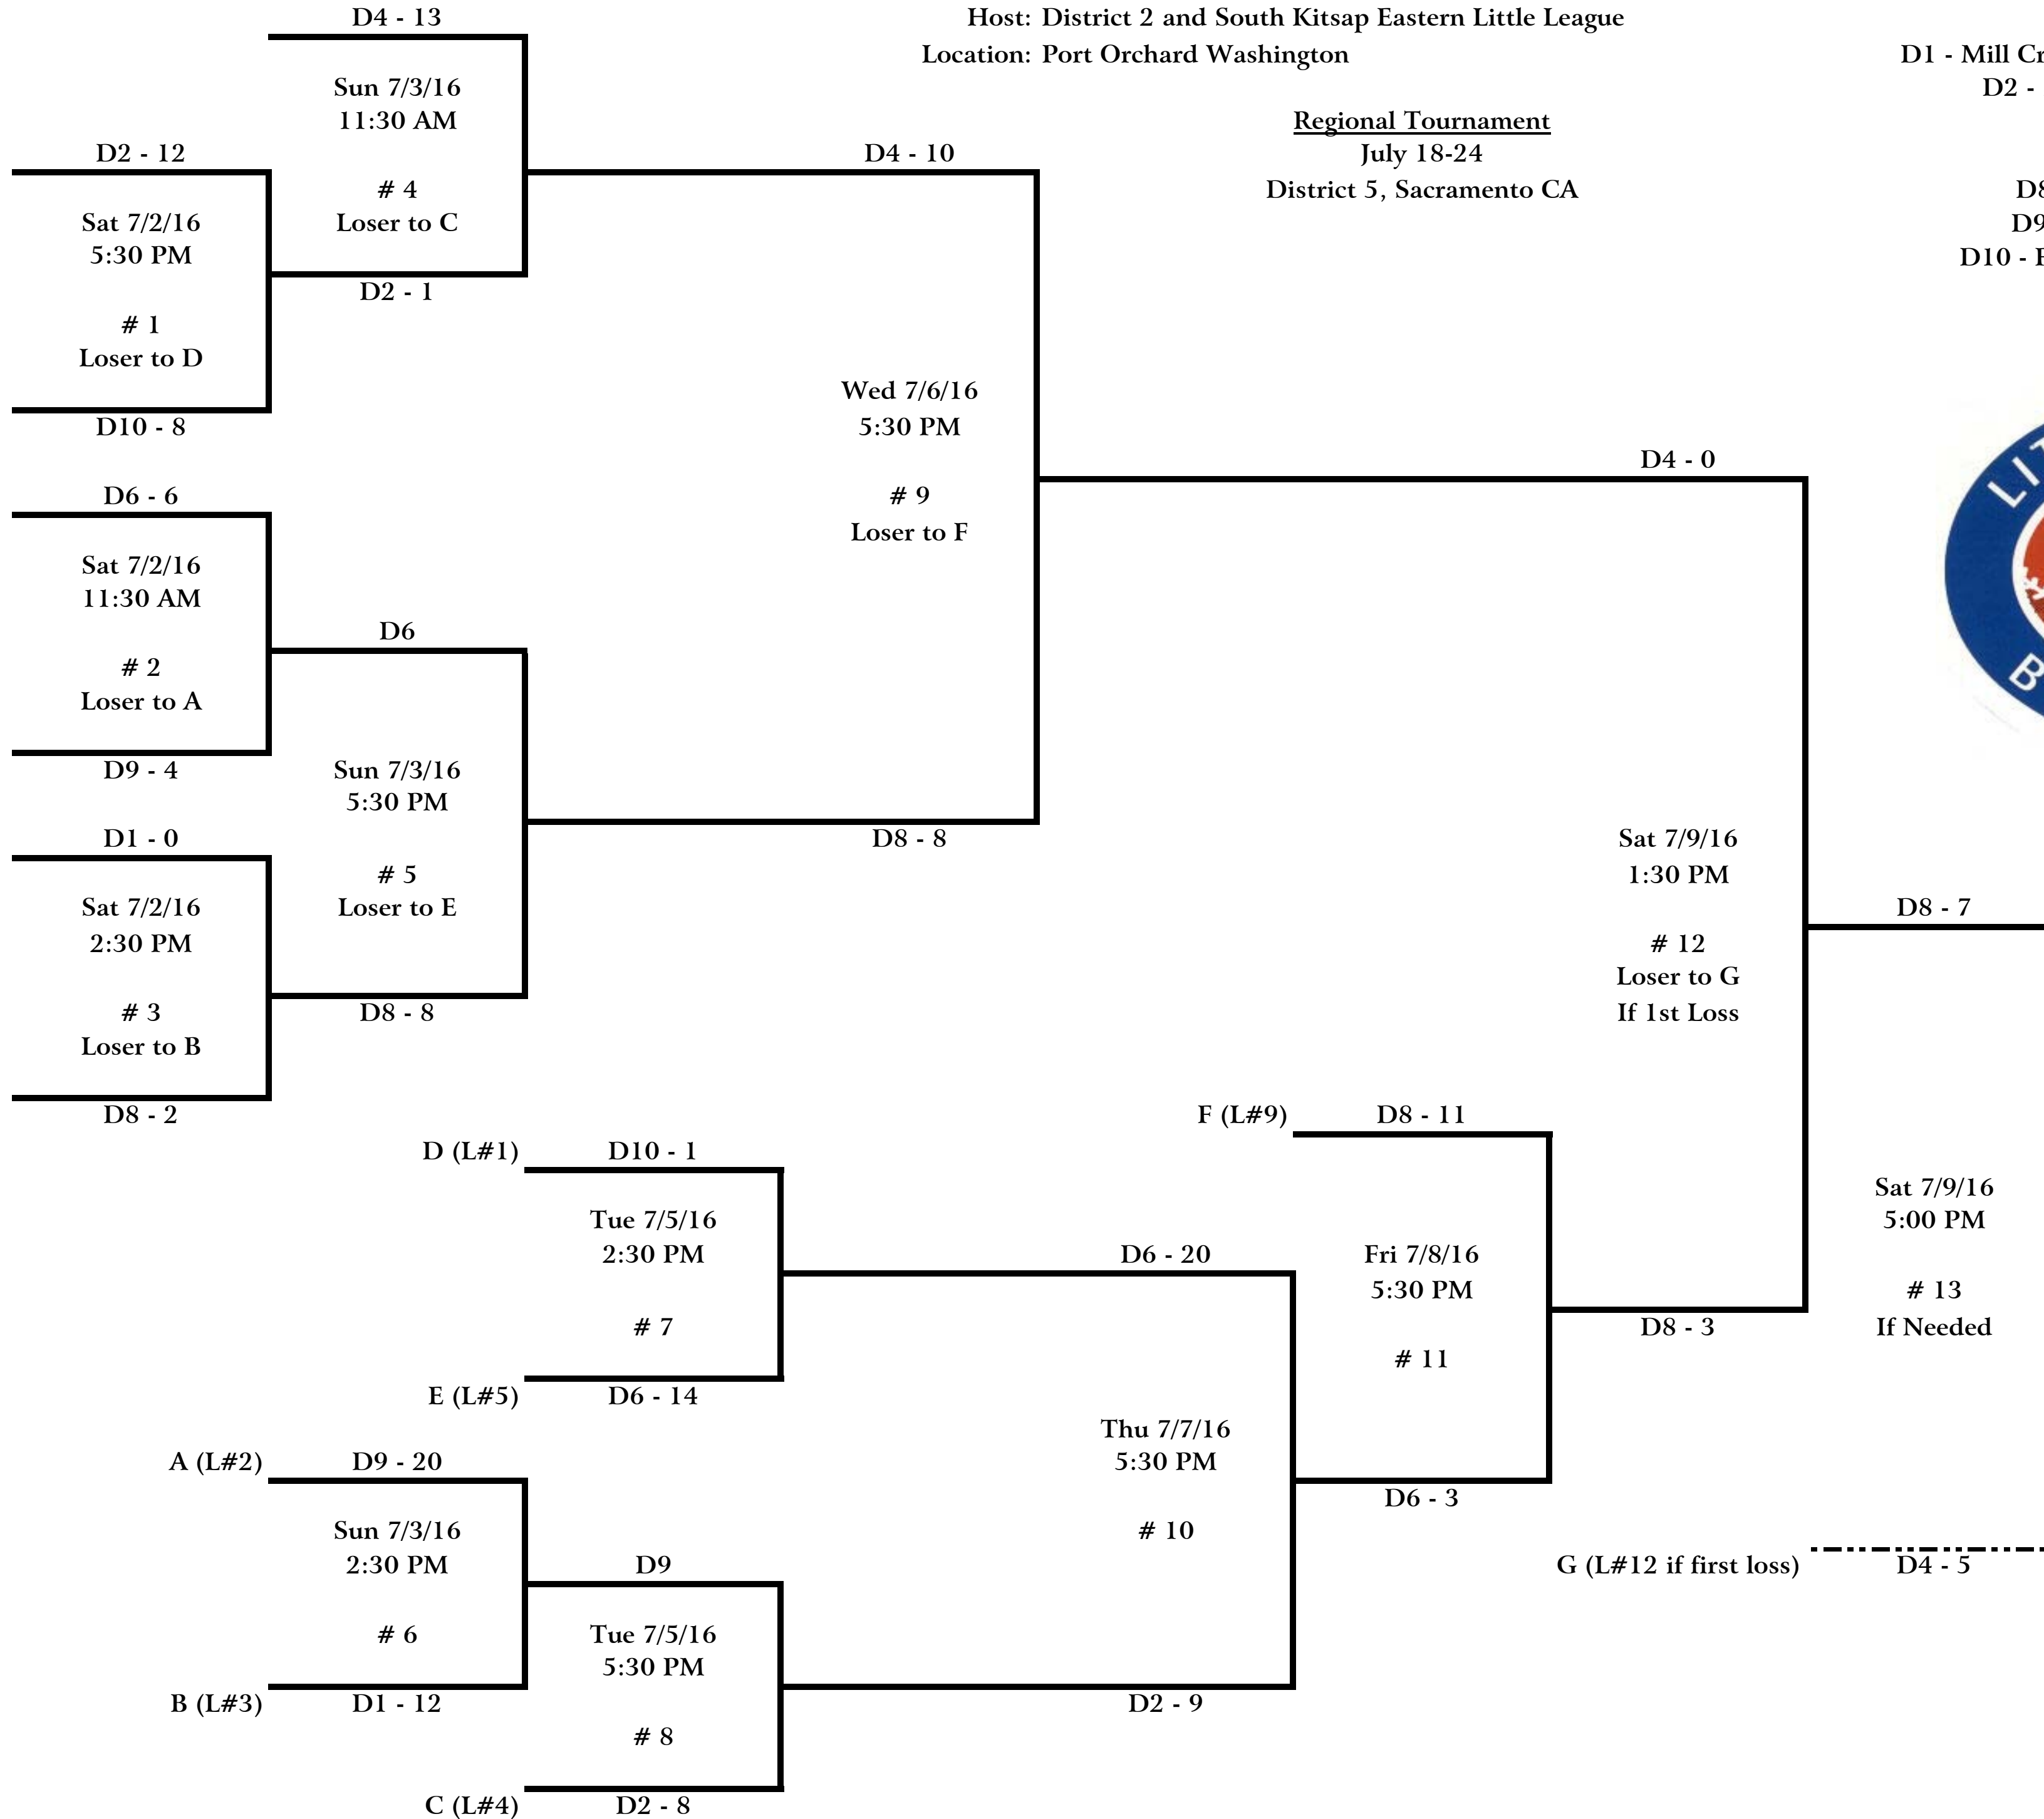

State Sr Baseball

Sat 7/2	Sun 7/3	Tue 7/5	Wed 7/6	Thu 7/7	Fri 7/8	Sat 7/9	Sat 7/9
------------	------------	------------	------------	------------	------------	------------	------------

Host: District 2 and South Kitsap Eastern Little League
Location: Port Orchard Washington

Regional Tournament
July 18-24
District 5, Sacramento CA

- Districts
- D1 - Mill Creek & South Snohomish & Mukilteo
 - D2 - South Kitsap Western/Eastern
 - D4 - Evergreen
 - D6 - Lewis River
 - D8 - North Central & Ballard
 - D9 - Issaquah & Bellevue East
 - D10 - Federal Way National & Auburn