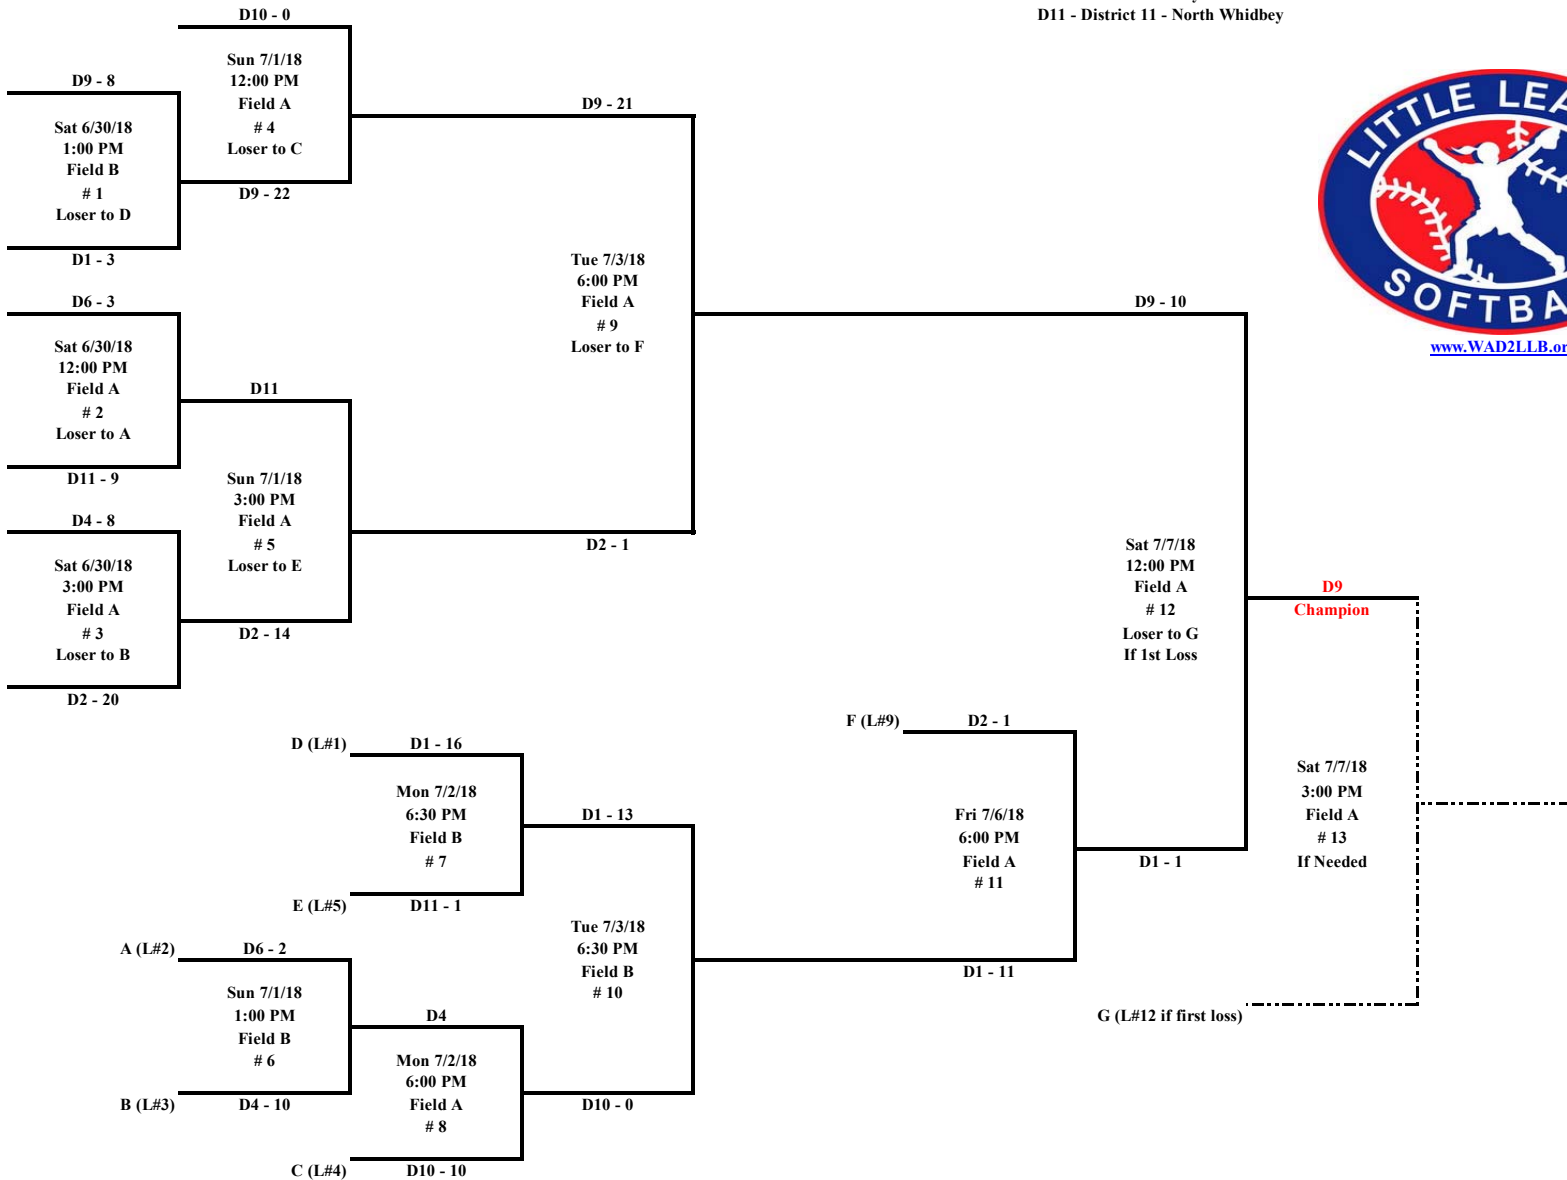

State Junior Girls Softball

Sat June 30, 2018	Sun July 01, 2018	Mon July 02, 2018	Tue July 03, 2018	Wed July 04, 2018	Thu July 05, 2018	Fri July 06, 2018	Sat July 07, 2018	Sat July 07, 2018

Host: District 2 and North Kitsap American & National Little Leagues
Location: Snider Field Complex at Poulsbo, Washington
Field A is the North Field
Field B is the South Field

Regional Tournament
July 13-19
District 5, Tucson AZ

Teams

D1 - District 1 - Granite Falls & Stilly Valley
D2 - District 2 - North Kitsap American & National
D4 - District 4 - East County & Bridge of the Gods
D6 - District 6 - Lewis River
D9 - District 9 - Eastlake
D10 - District 10 - Federal Way National/South Hill
D11 - District 11 - North Whidbey

www.WAD2LLB.org