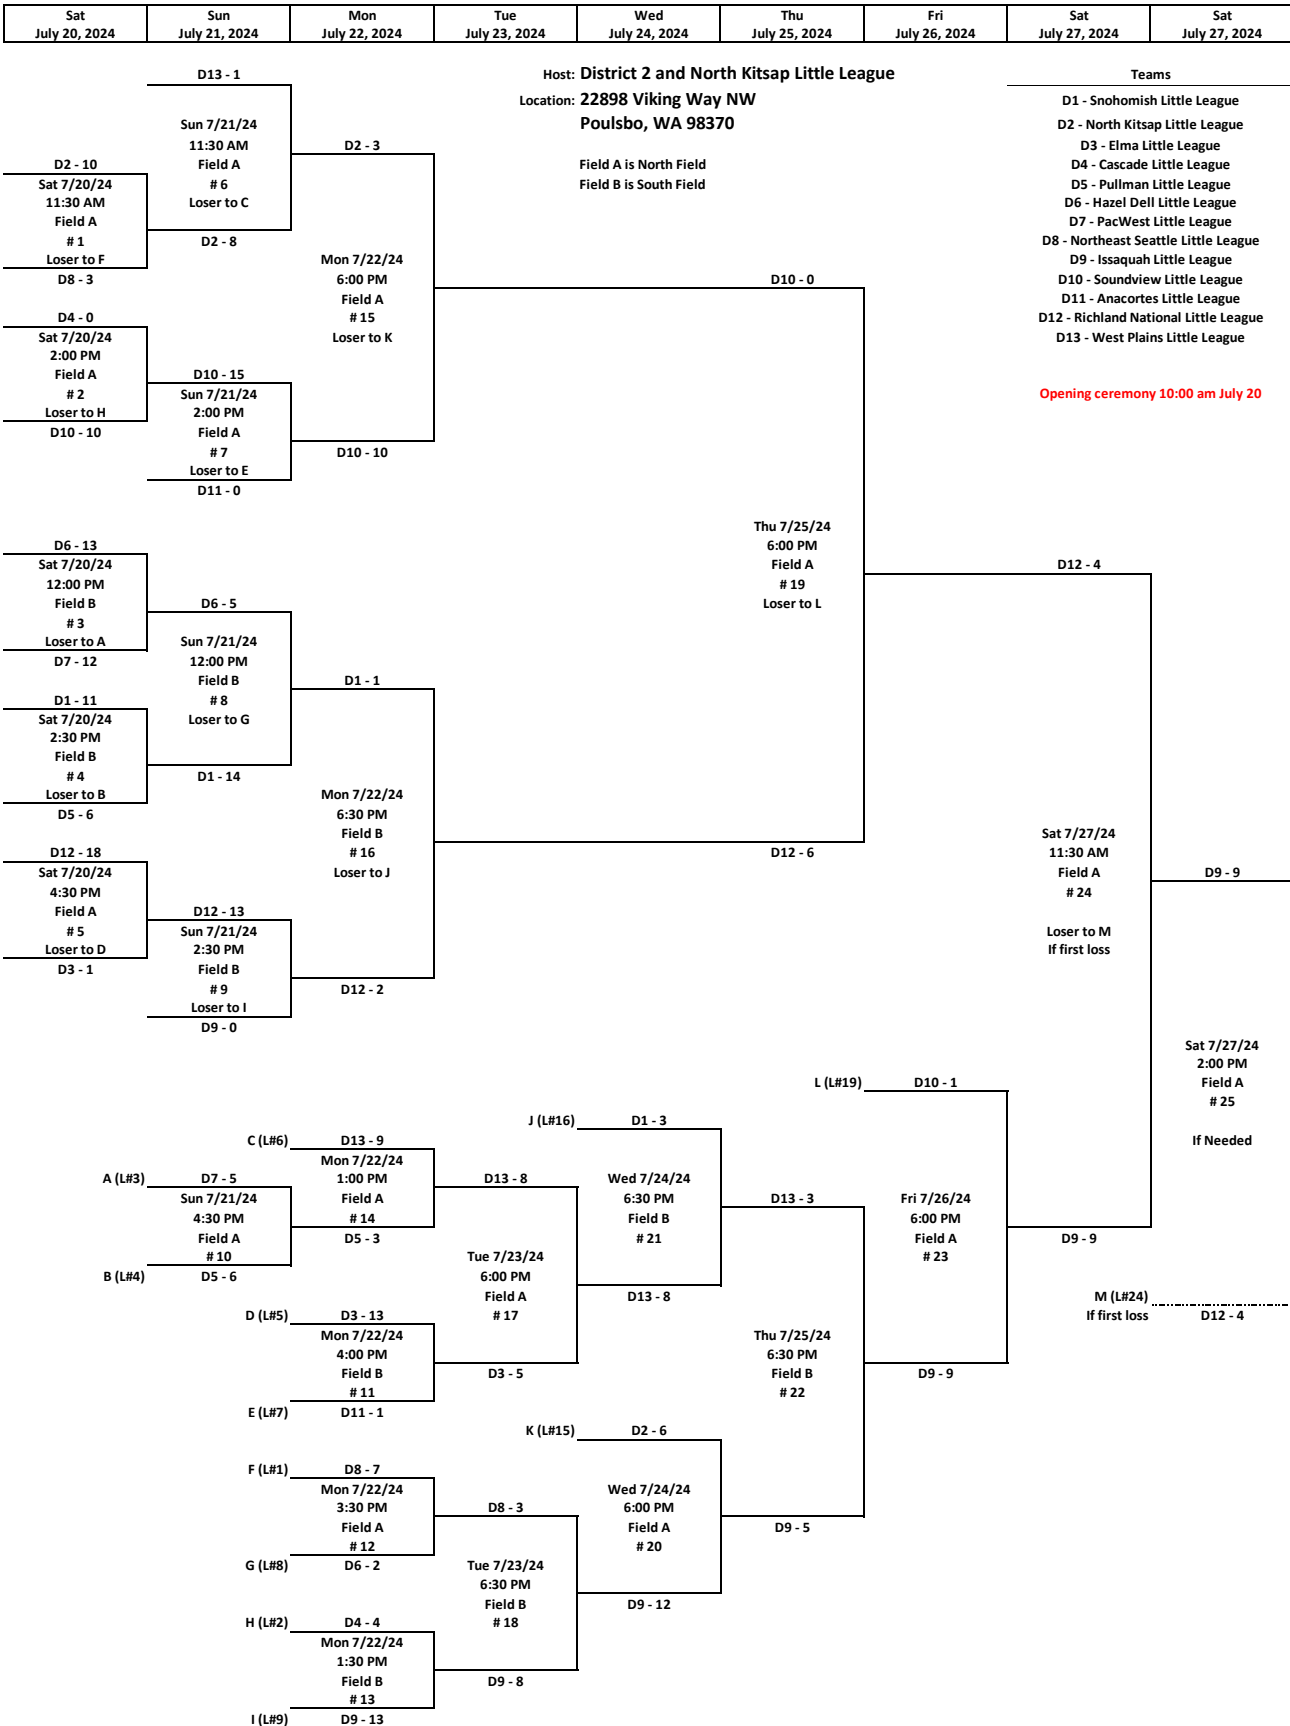

# Little League 8-10 Baseball Division 2024 State Tournament

[www.WAD2LLB.org](http://www.WAD2LLB.org)

- Teams
- D1 - Snohomish Little League
  - D2 - North Kitsap Little League
  - D3 - Elma Little League
  - D4 - Cascade Little League
  - D5 - Pullman Little League
  - D6 - Hazel Dell Little League
  - D7 - PacWest Little League
  - D8 - Northeast Seattle Little League
  - D9 - Issaquah Little League
  - D10 - Soundview Little League
  - D11 - Anacortes Little League
  - D12 - Richland National Little League
  - D13 - West Plains Little League

Opening ceremony 10:00 am July 20

Host: District 2 and North Kitsap Little League  
Location: 22898 Viking Way NW  
Poulsbo, WA 98370  
Field A is North Field  
Field B is South Field

D9  
Champion