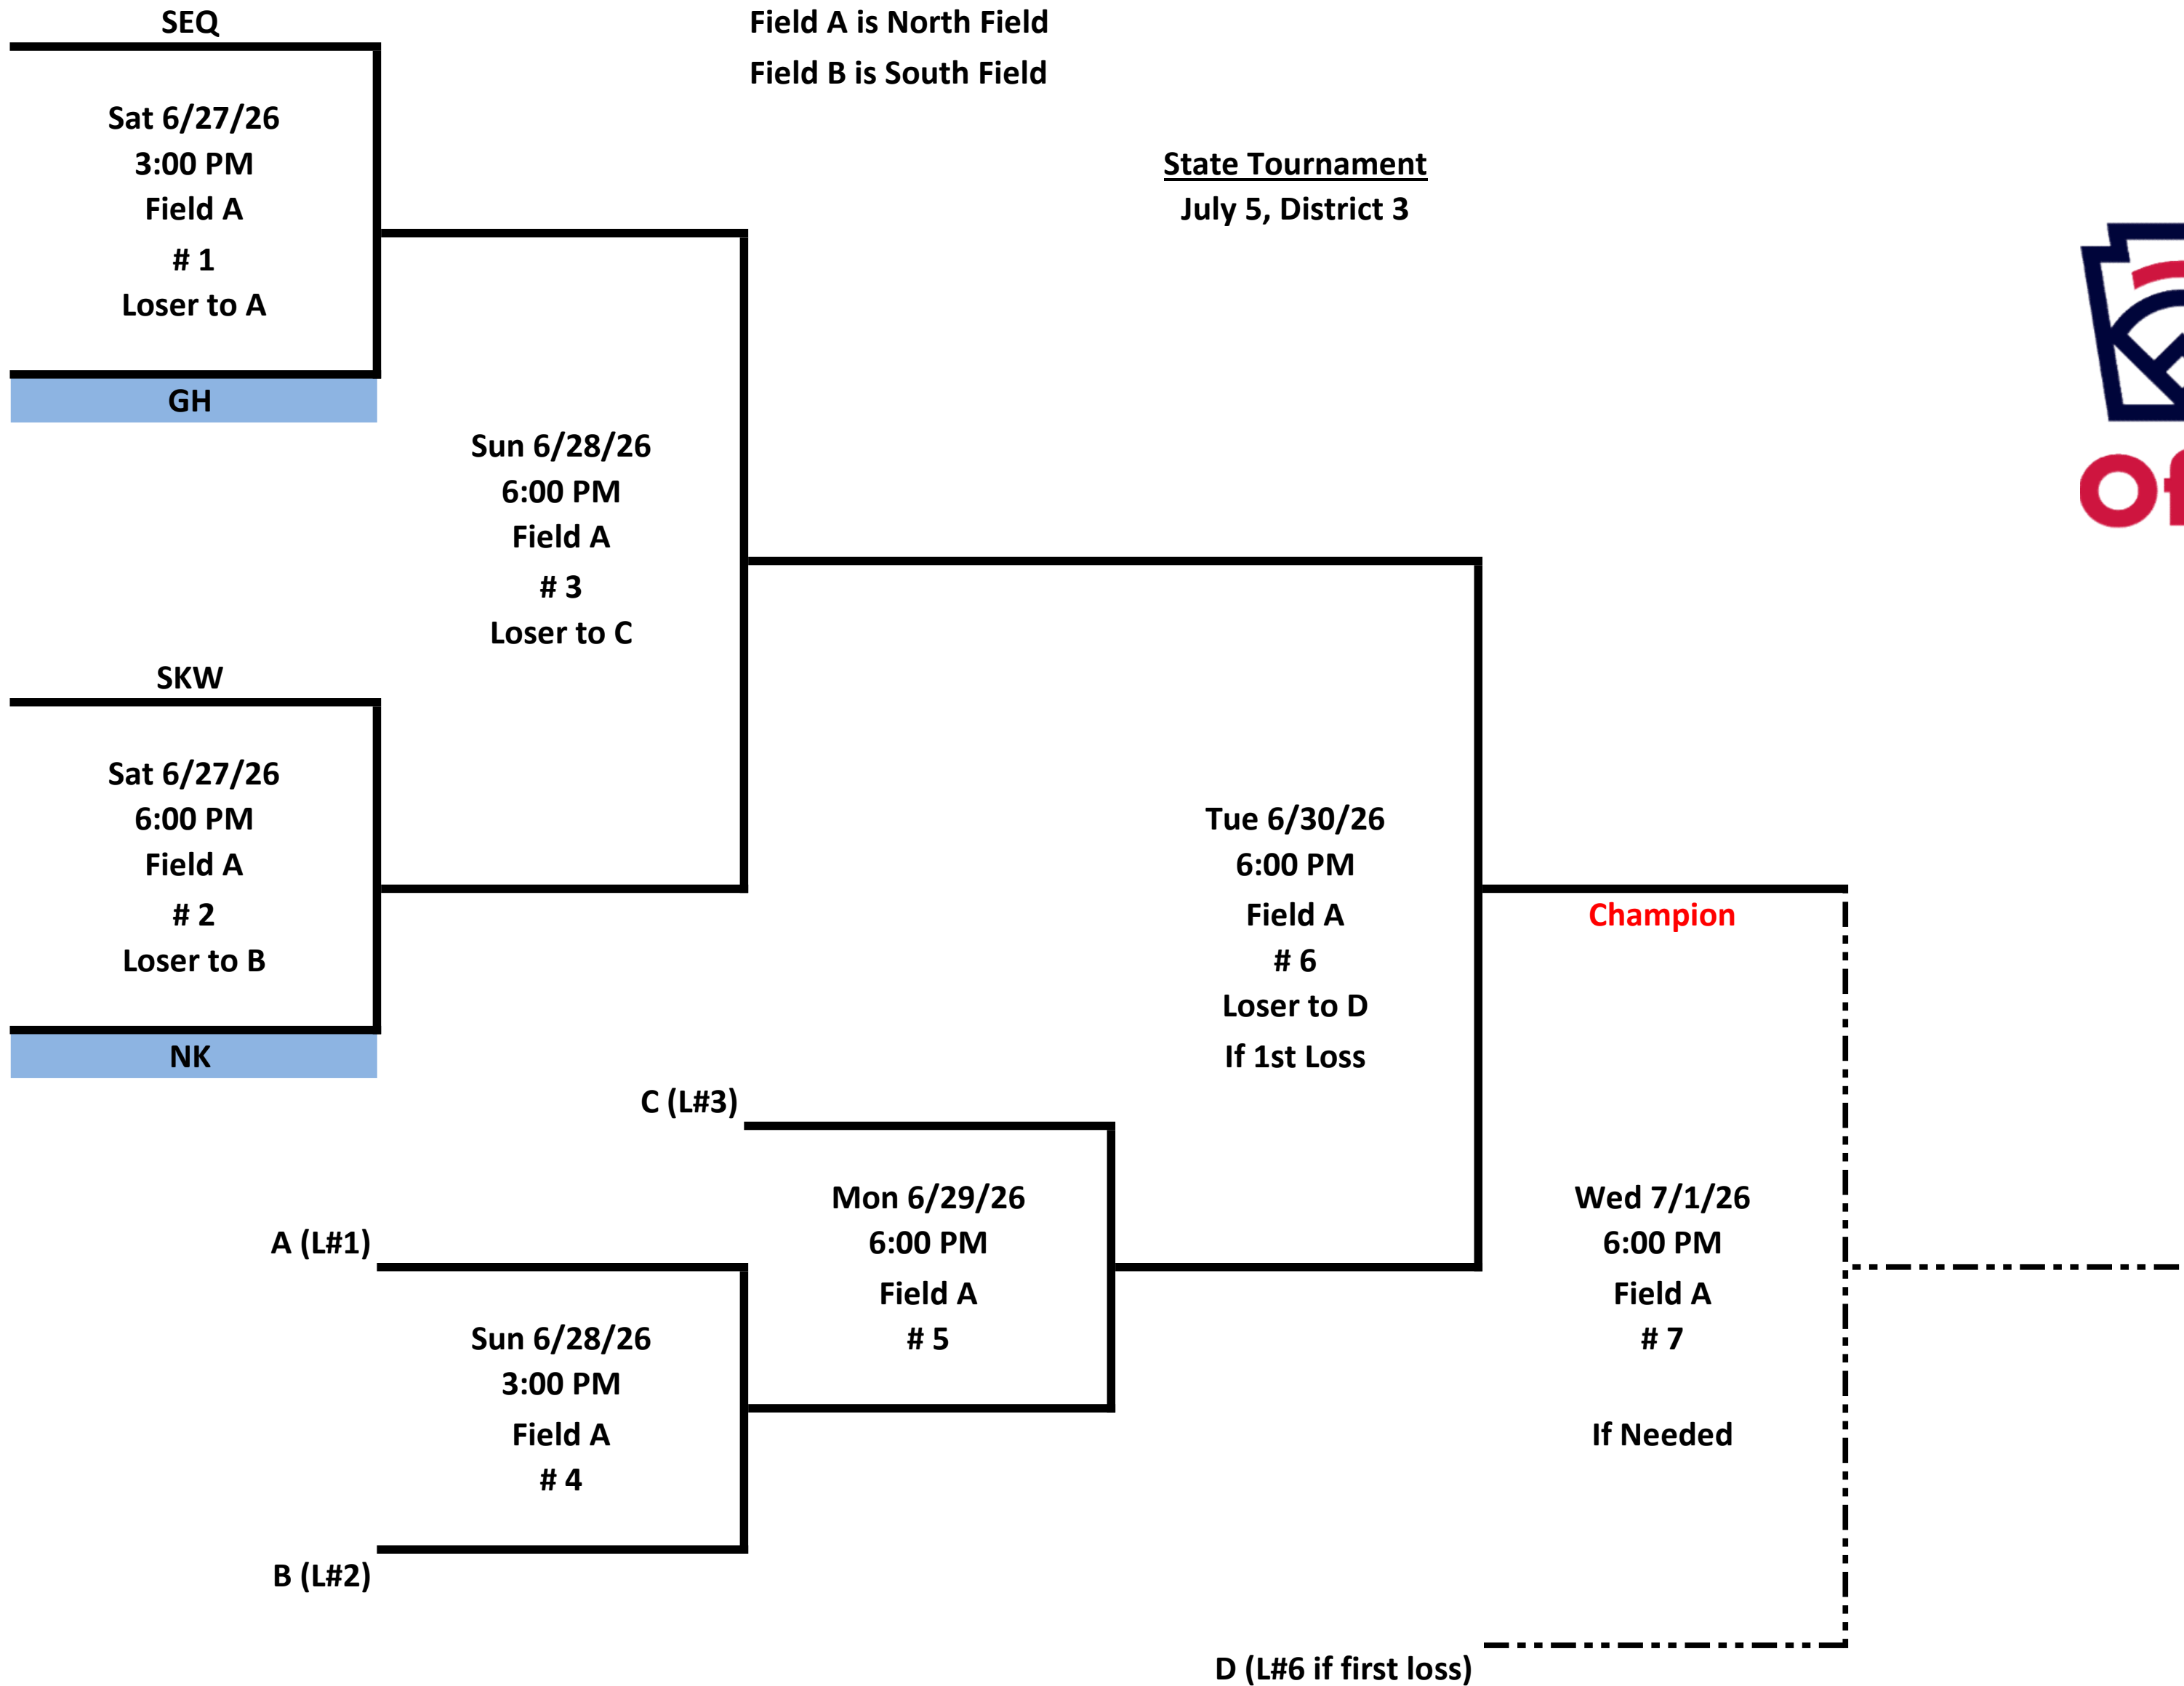

# Major Girls Softball

Sat June 27, 2026	Sun June 28, 2026	Mon June 29, 2026	Tue June 30, 2026	Wed July 1, 2026
----------------------	----------------------	----------------------	----------------------	---------------------

Host: District 2 and North Kitsap Little League  
 Location: Poulsbo, WA  
 Field A is North Field  
 Field B is South Field

Leagues  
 GH - Gig Harbor  
 NK - North Kitsap  
 SEQ - Sequim  
 SKW - South Kitsap Western

State Tournament  
 July 5, District 3

[www.WAD2LLB.org](http://www.WAD2LLB.org)

Home team 1st game