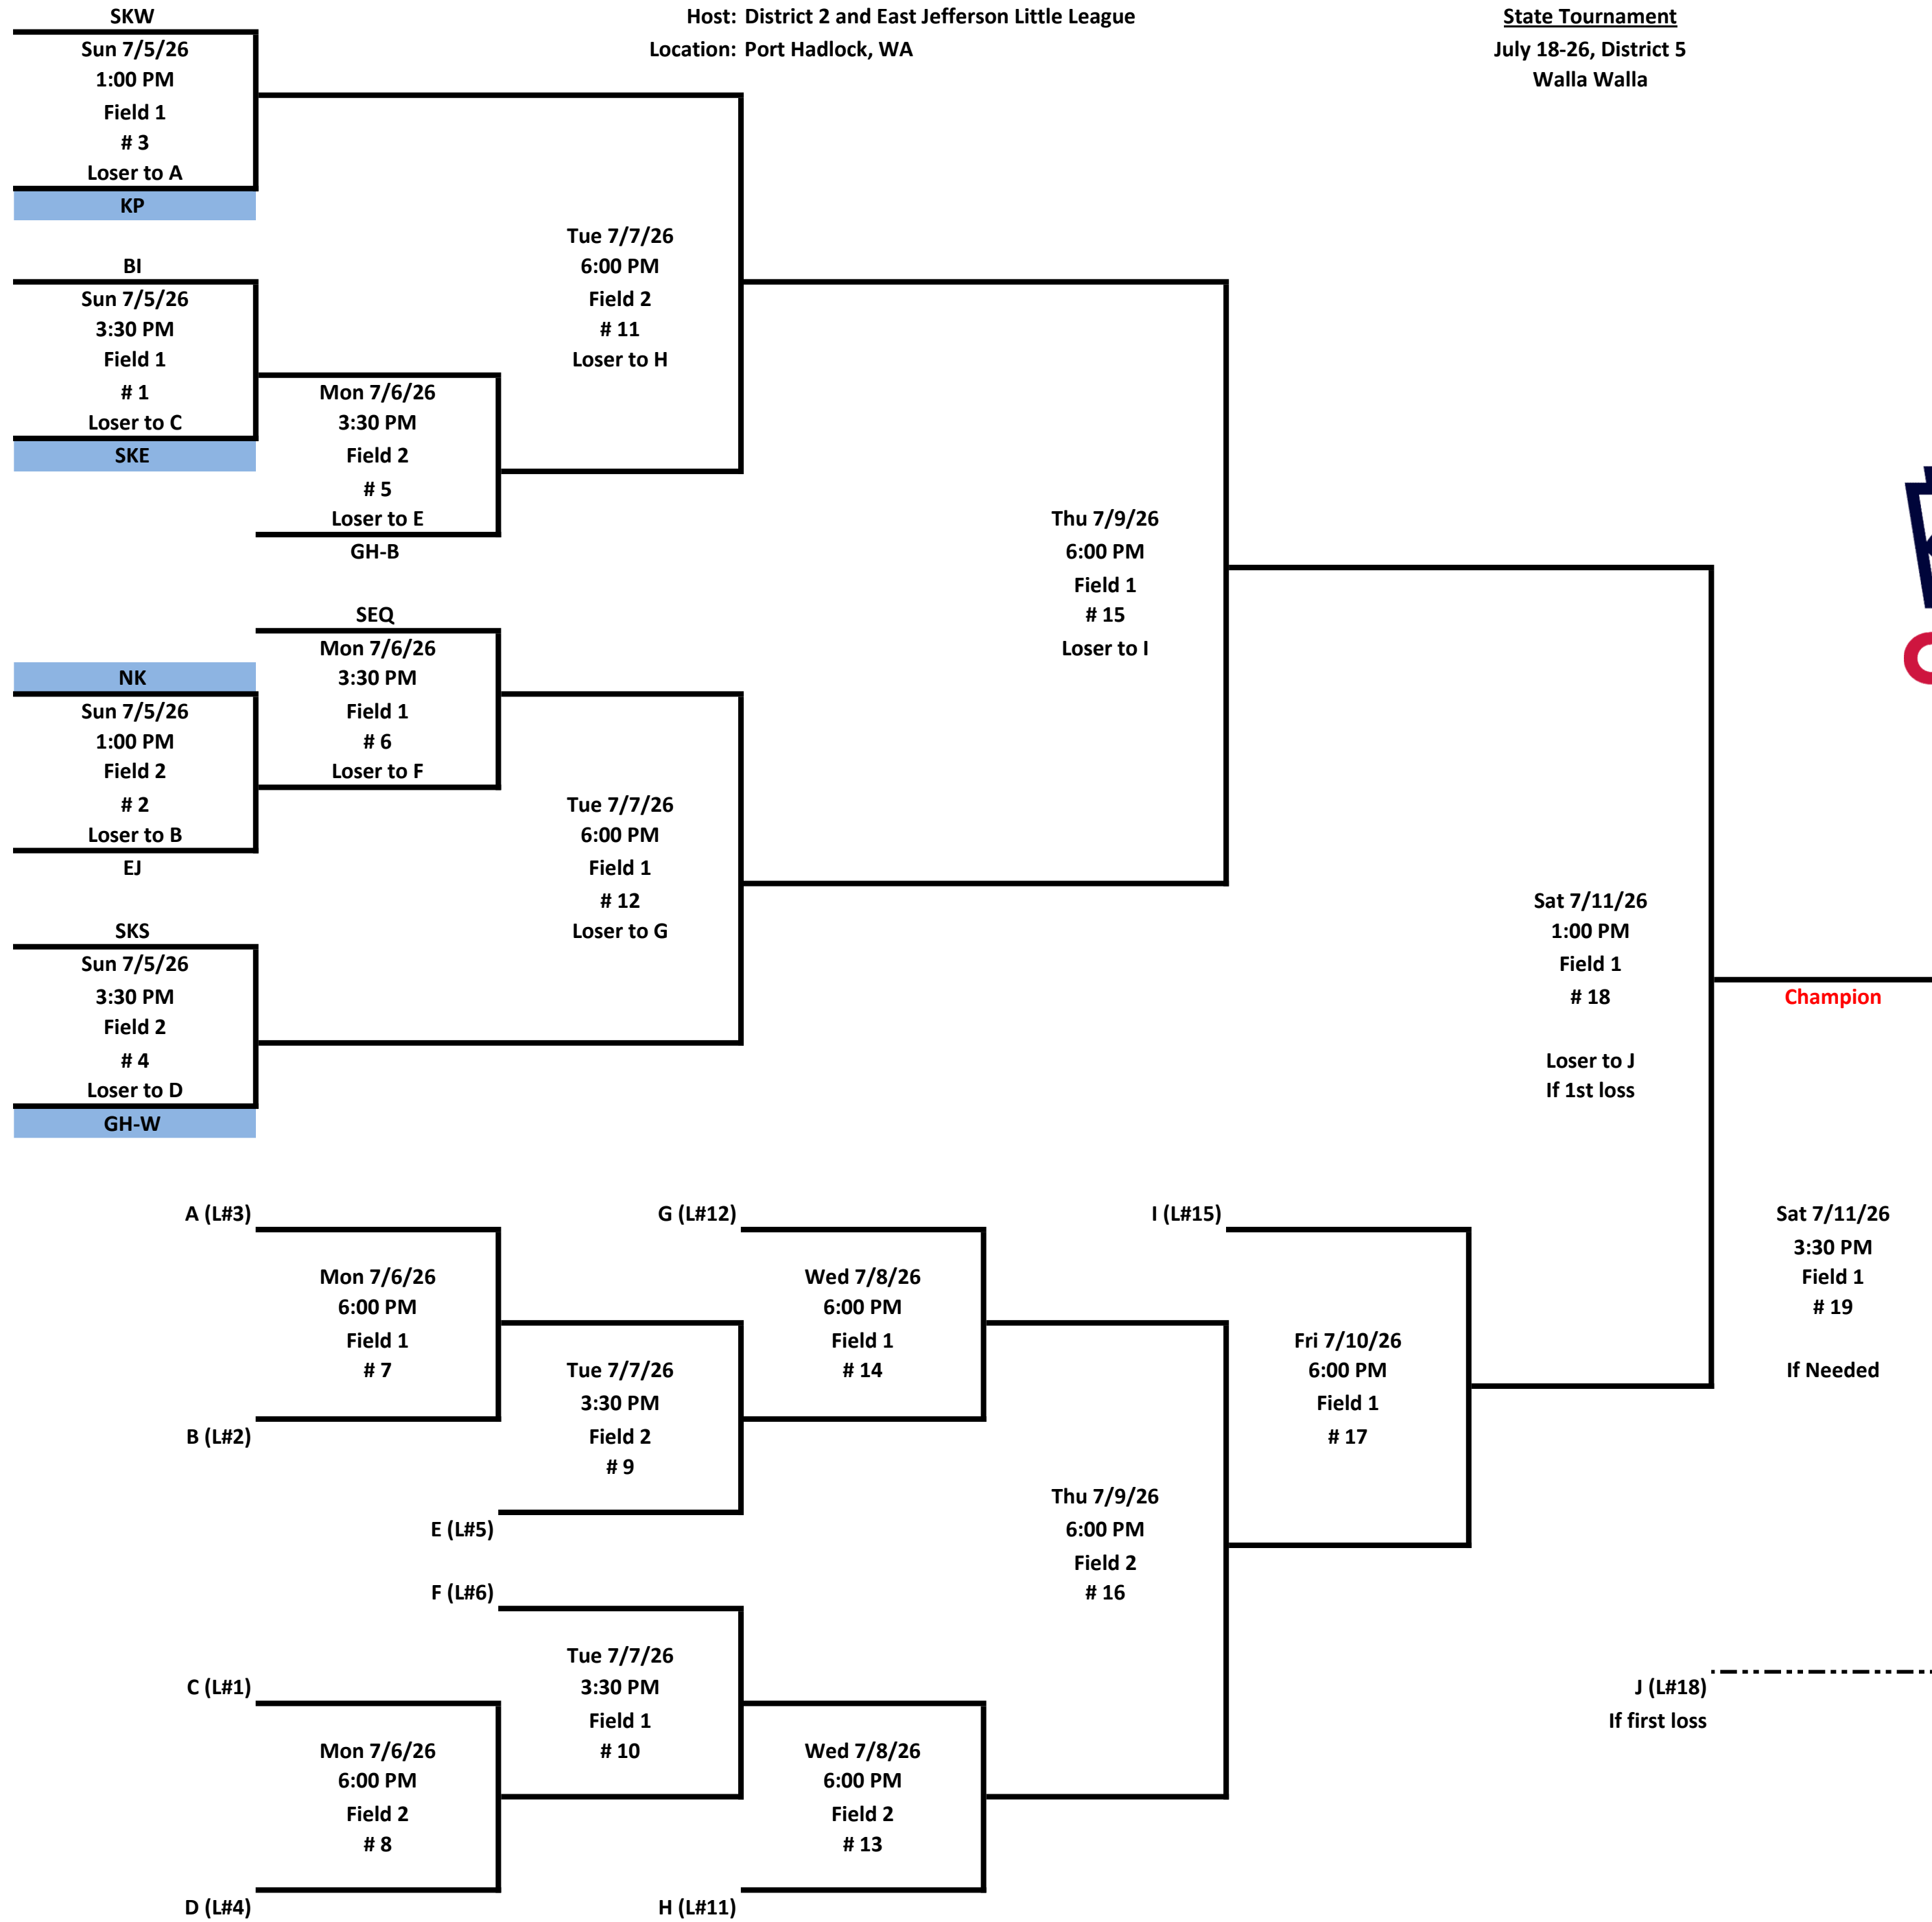

Major Baseball

Sun July 05, 2026	Mon July 06, 2026	Tue July 07, 2026	Wed July 08, 2026	Thu July 09, 2026	Fri July 10, 2026	Sat July 11, 2026	Sat July 11, 2026
----------------------	----------------------	----------------------	----------------------	----------------------	----------------------	----------------------	----------------------

- Leagues**
- BI - Bainbridge Island
 - EJ - East Jefferson
 - GH-B - Gig Harbor Blue
 - GH-W - Gig Harbor White
 - KP - Key Peninsula
 - NK - North Kitsap
 - SEQ - Sequim
 - SKE - South Kitsap Eastern
 - SKS - South Kitsap Southern
 - SKW - South Kitsap Western