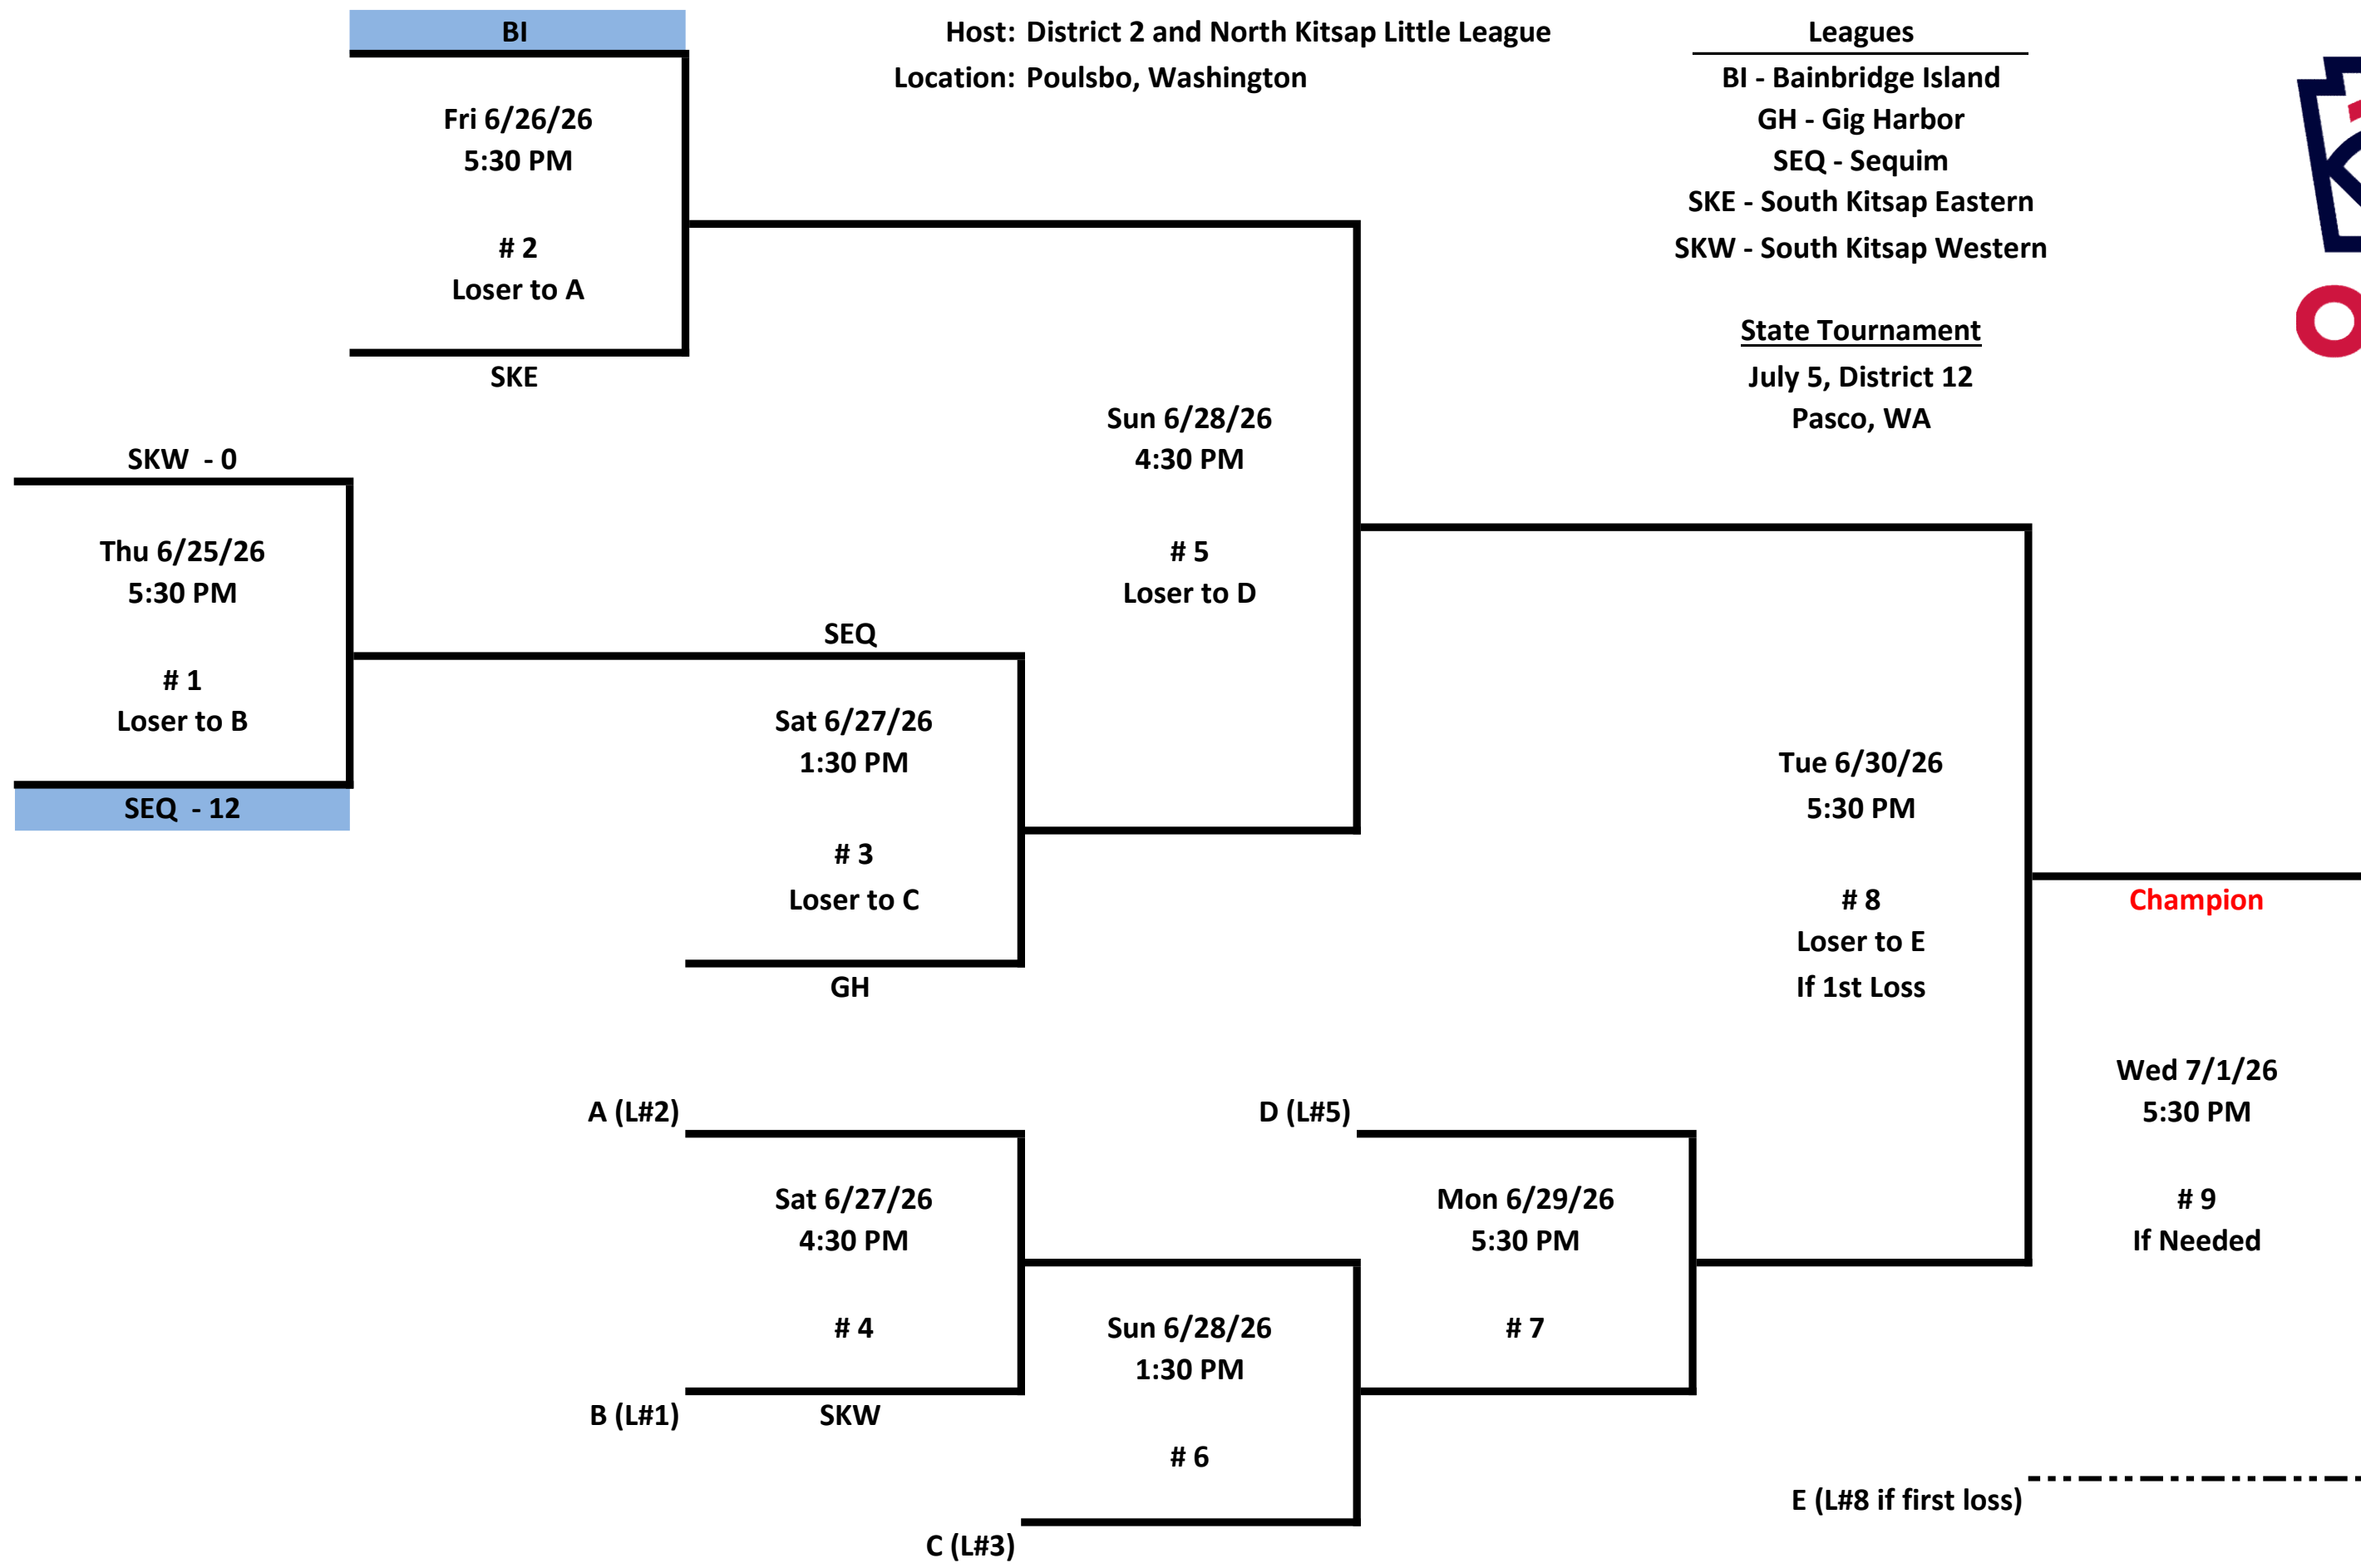

Intermediate Baseball

Thu June 25, 2026	Fri June 26, 2026	Sat June 27, 2026	Sun June 28, 2026	Mon June 29, 2026	Tue June 30, 2026	Wed July 01, 2026
----------------------	----------------------	----------------------	----------------------	----------------------	----------------------	----------------------