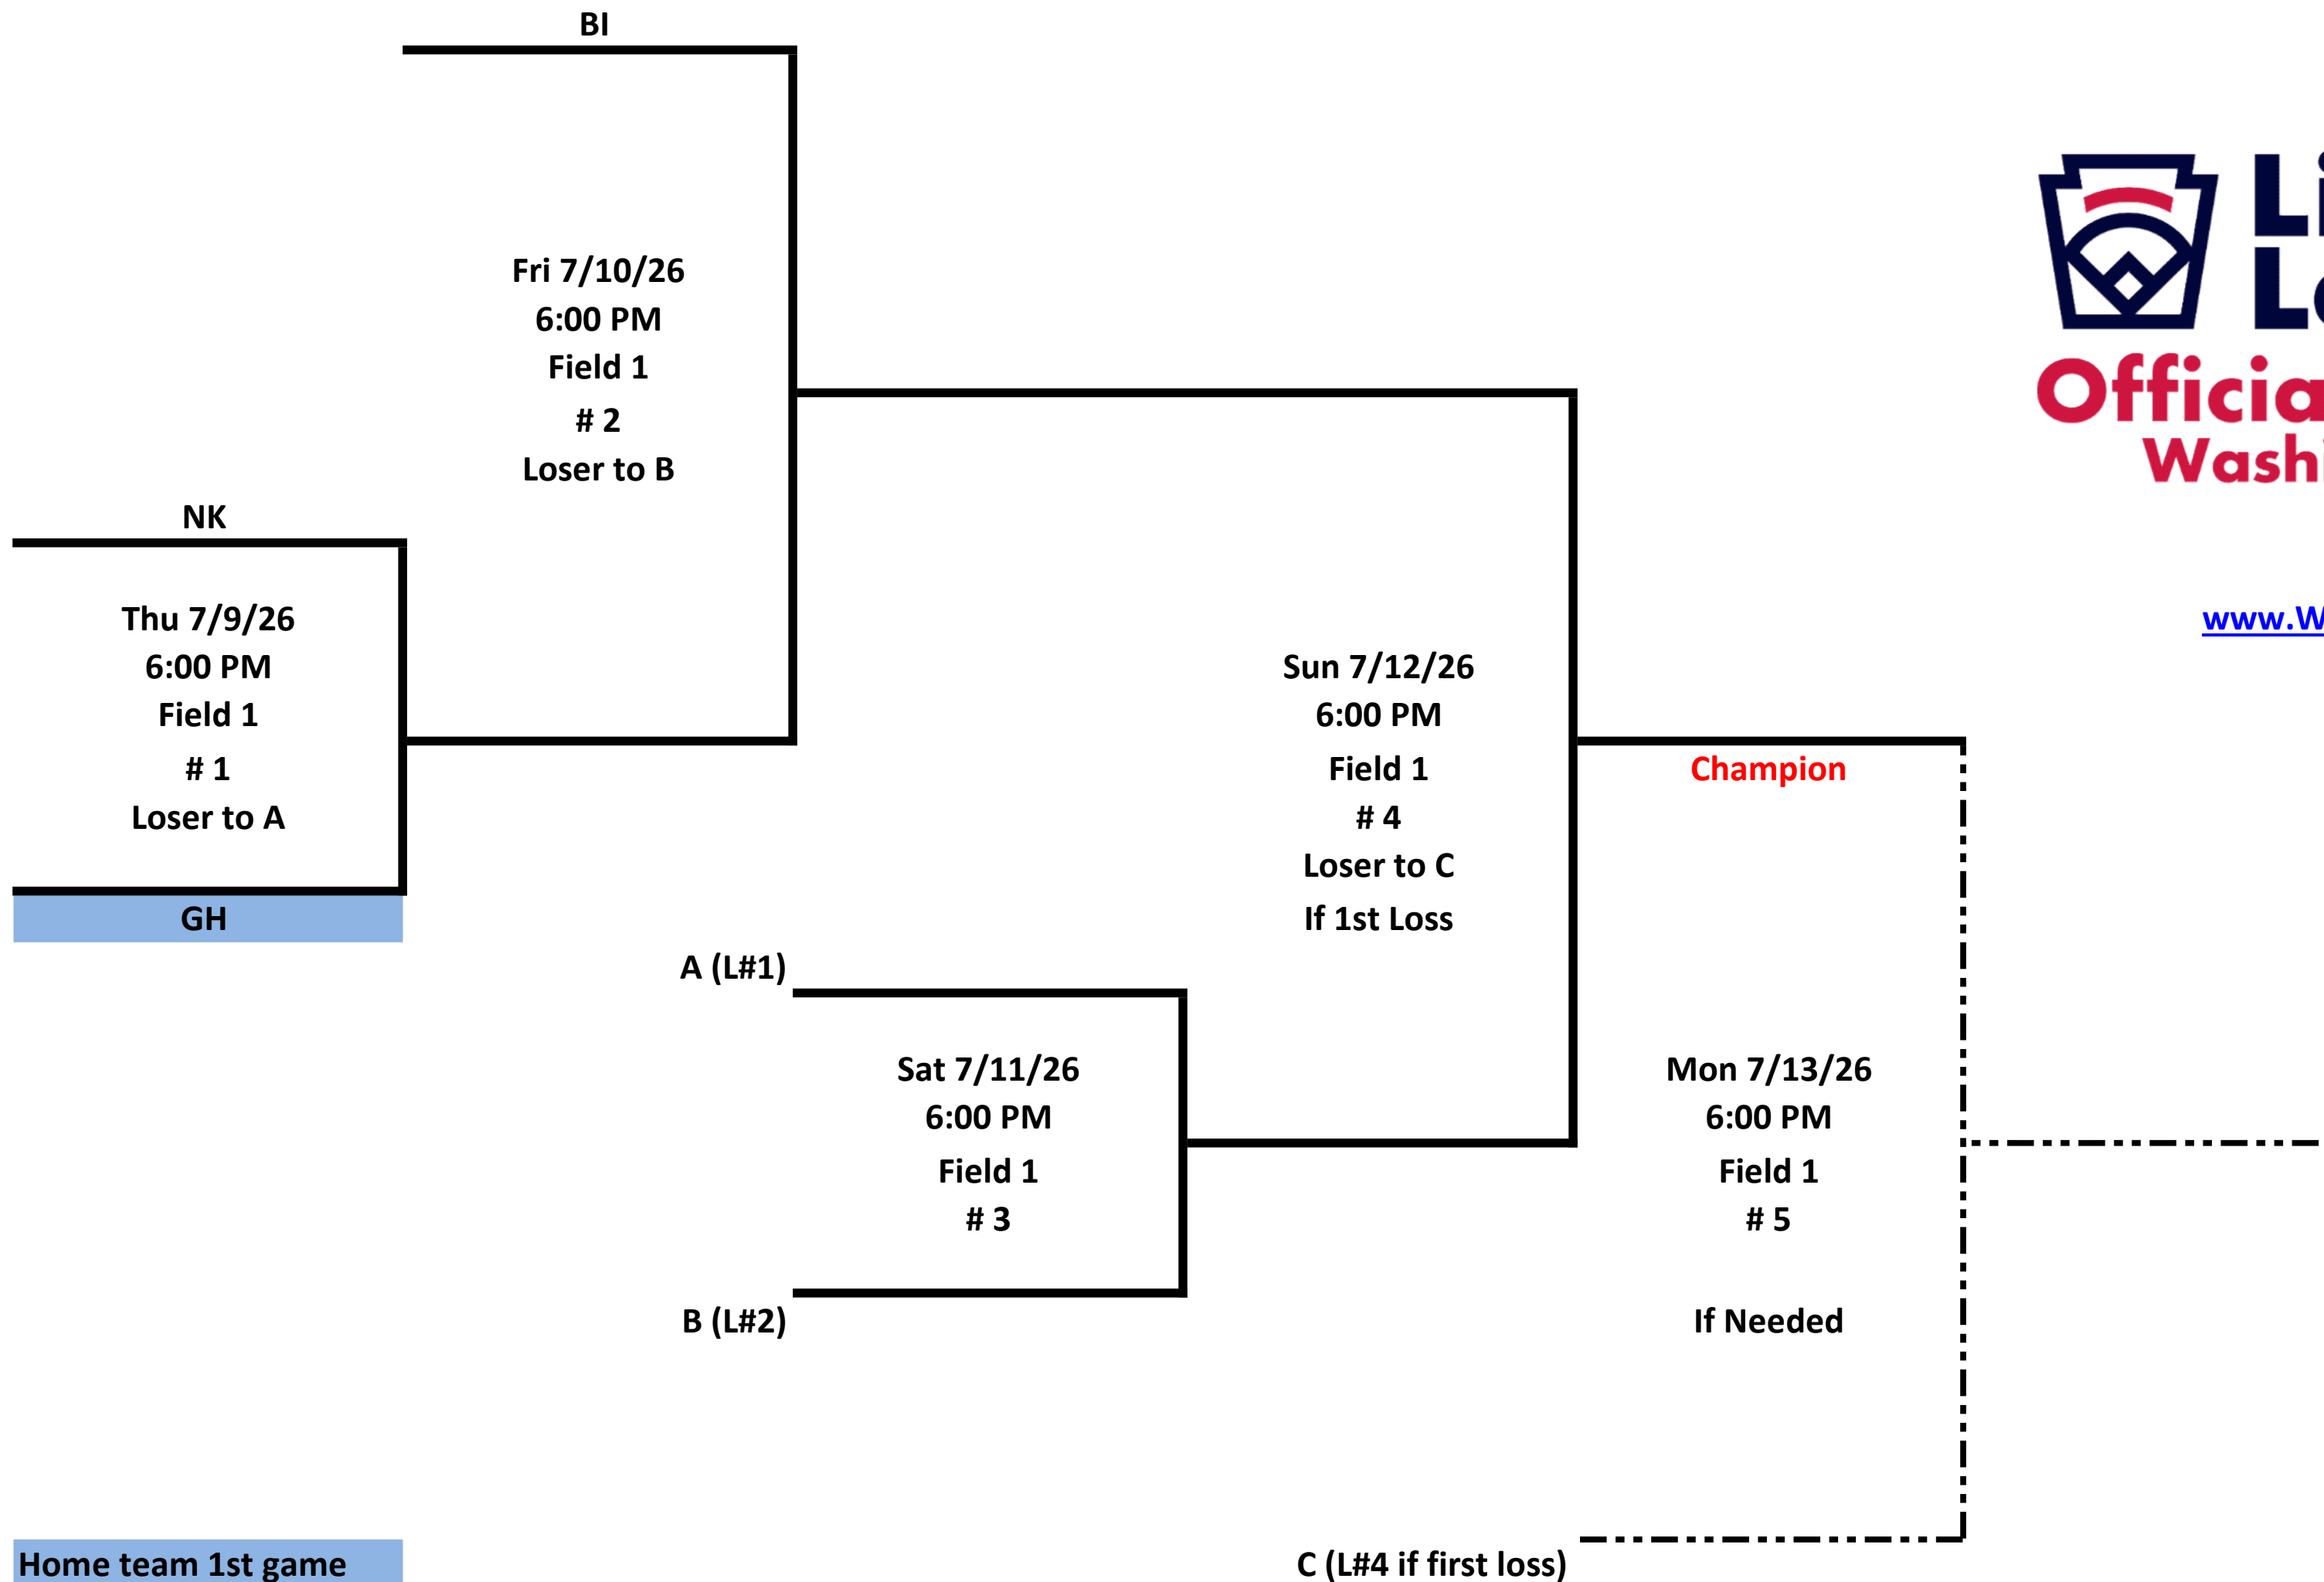

9-11 Girls Softball

Thu July 9, 2026	Fri July 10, 2026	Sat July 11, 2026	Sun July 12, 2026	Mon July 13, 2026
---------------------	----------------------	----------------------	----------------------	----------------------

Host: District 2 and Gig Harbor Little League
 Location: Gig Harbor, WA
 Field 1 is Brentin Field
 Field 2 is Carpenter Field

State Tournament
 July 18, District 2
 Gig Harbor

Leagues
 BI - Bainbridge Island
 GH - Gig Harbor
 NK - North Kitsap