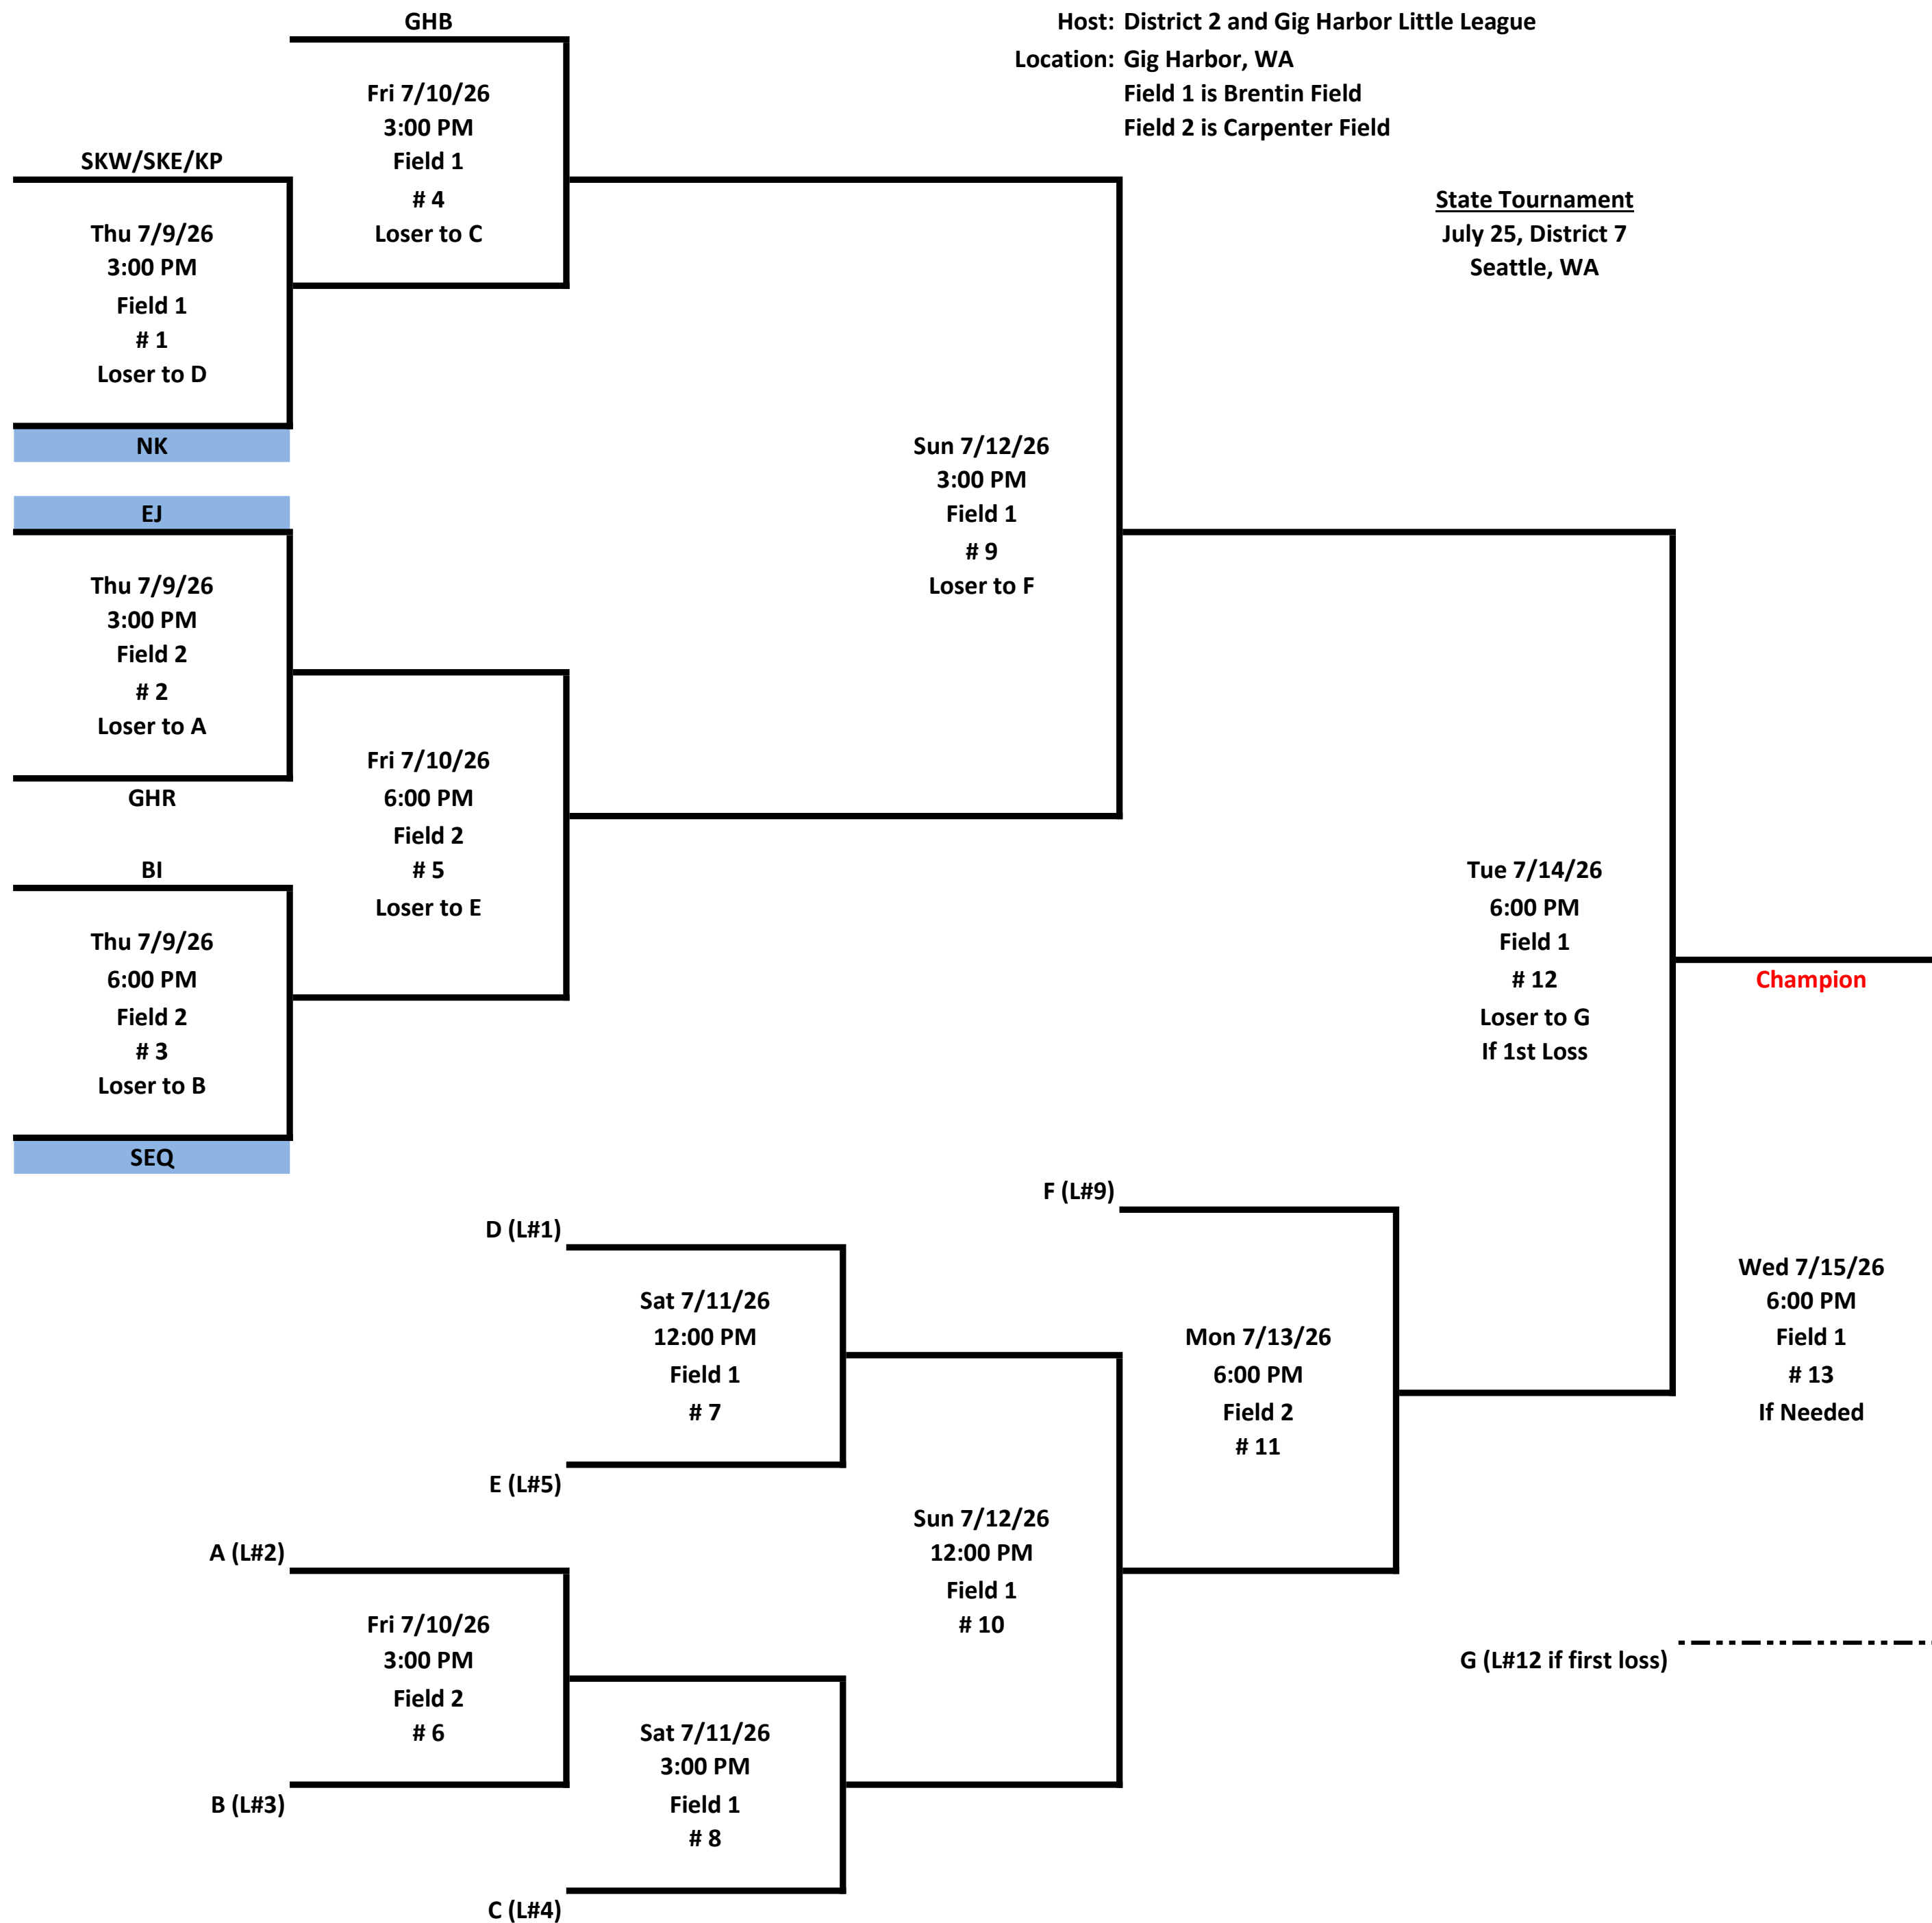

8-10 Girls Softball

Thu July 09, 2026	Fri July 10, 2026	Sat July 11, 2026	Sun July 12, 2026	Mon July 13, 2026	Tue July 14, 2026	Wed July 15, 2026
----------------------	----------------------	----------------------	----------------------	----------------------	----------------------	----------------------

- Leagues
- BI - Bainbridge Island
 - EJ - East Jefferson
 - GHB - Gig Harbor Blue
 - GHR - Gig Harbor Red
 - NK - North Kitsap
 - SEQ - Sequim
 - SKW/SKE/KP - SK Western Eastern / Key Pen

www.WAD2LLB.org