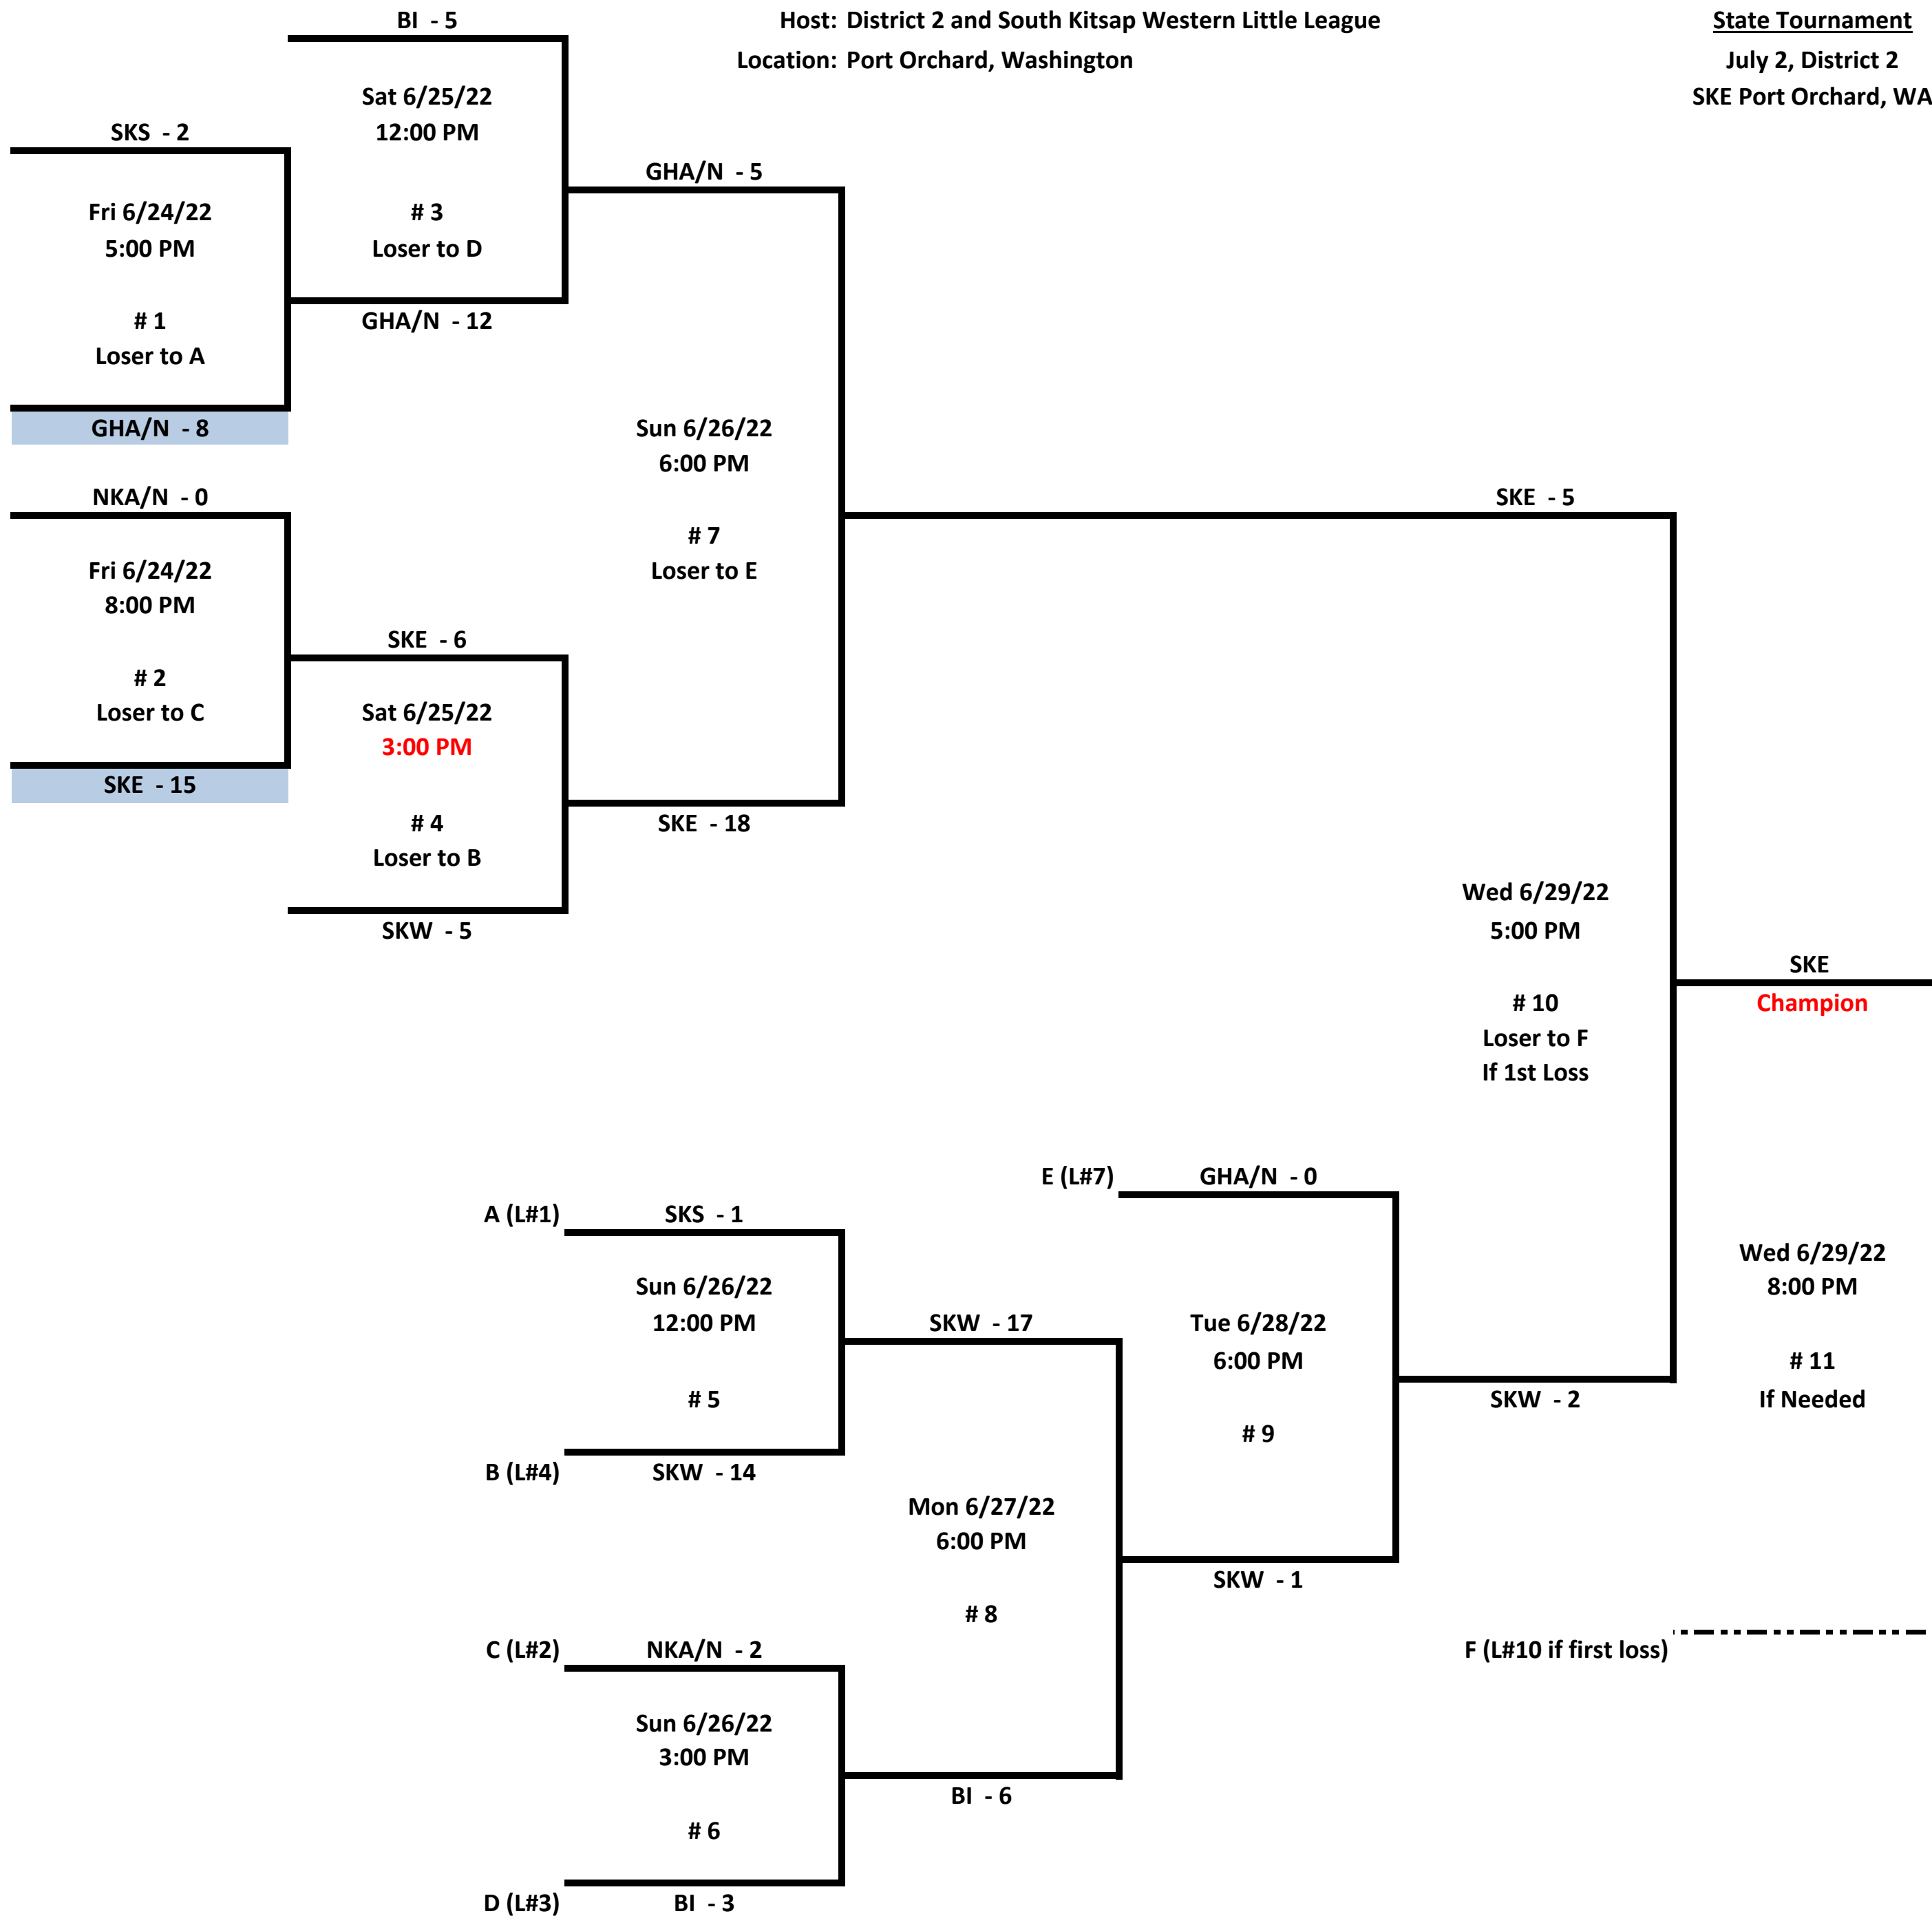

Senior Baseball

Fri June 24, 2022	Sat June 25, 2022	Sun June 26, 2022	Mon June 27, 2022	Tue June 28, 2022	Wed June 29, 2022	Wed June 29, 2022
----------------------	----------------------	----------------------	----------------------	----------------------	----------------------	----------------------

www.WAD2LLB.org

- Leagues
- BI - Bainbridge Island
 - GHA/N - Gig Harbor American & National
 - NKA/N - North Kitsap American & National
 - SKE - South Kitsap Eastern
 - SKS - South Kitsap Southern
 - SKW - South Kitsap Western

Home team 1st game