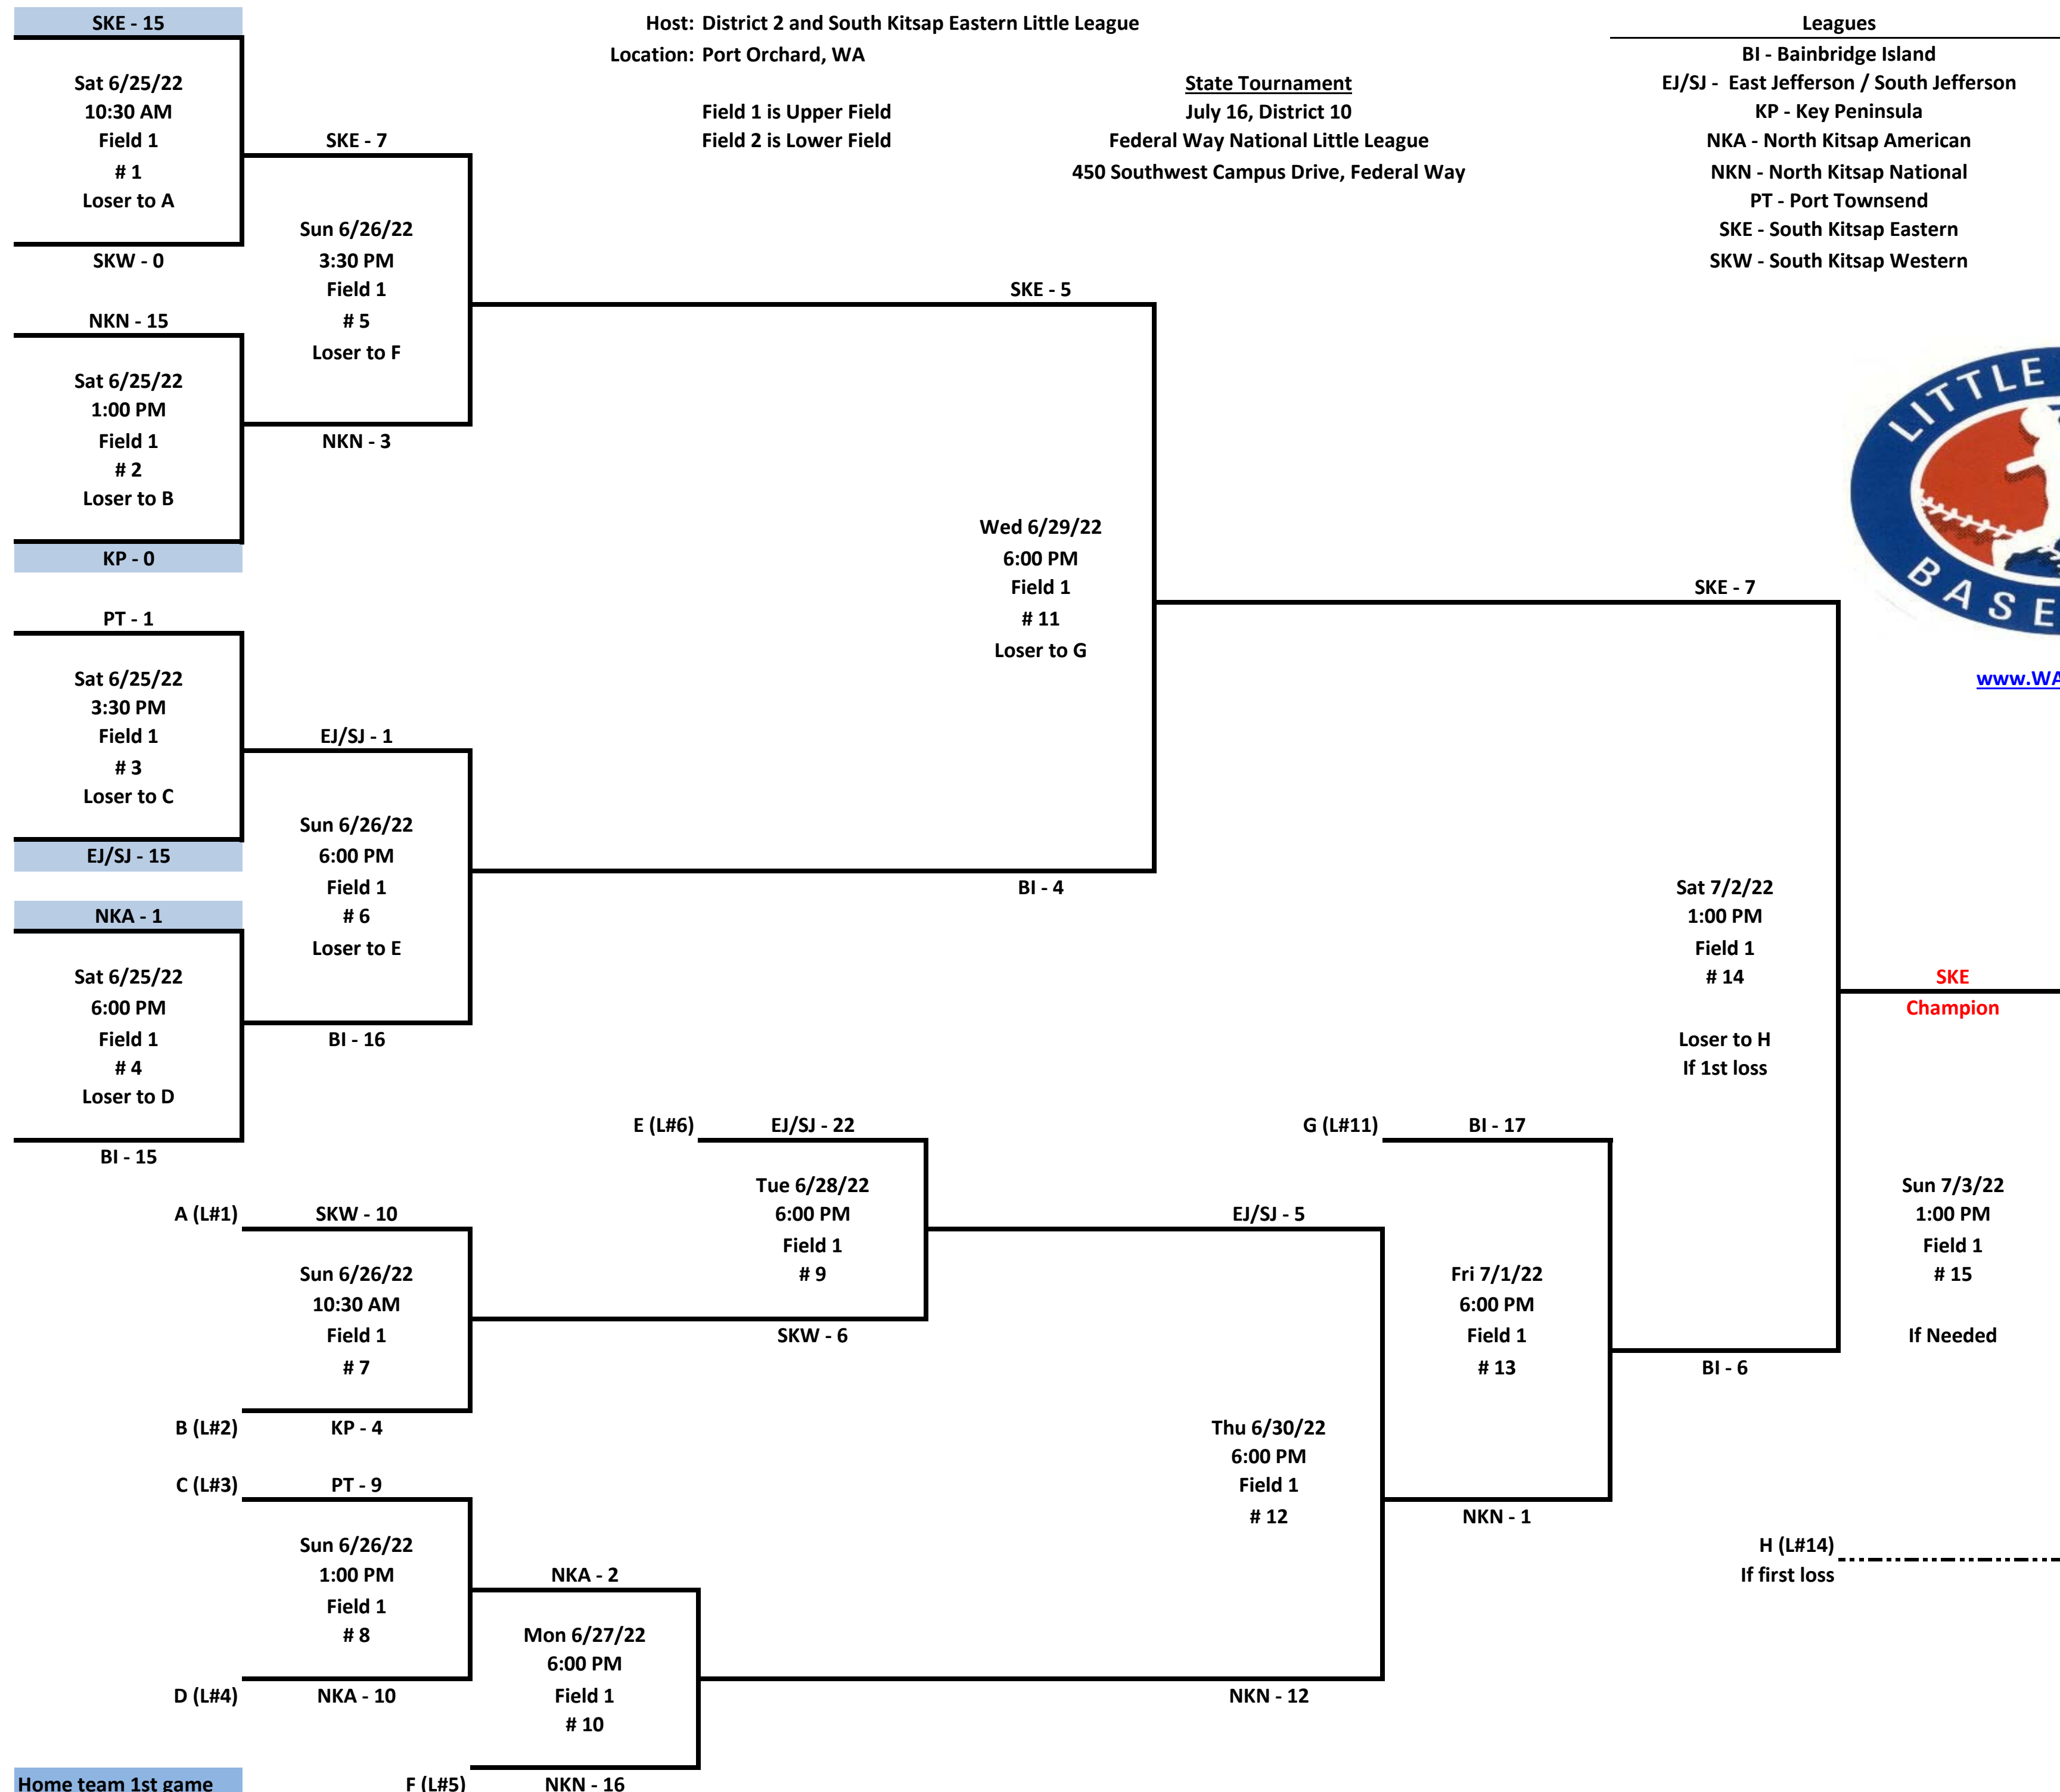

9-11 Yr Baseball

Sat June 25, 2022	Sun June 26, 2022	Mon June 27, 2022	Tue June 28, 2022	Wed June 29, 2022	Thu June 30, 2022	Fri July 01, 2022	Sat July 02, 2022	Sun July 03, 2022
----------------------	----------------------	----------------------	----------------------	----------------------	----------------------	----------------------	----------------------	----------------------

www.WAD2LLB.org

Home team 1st game