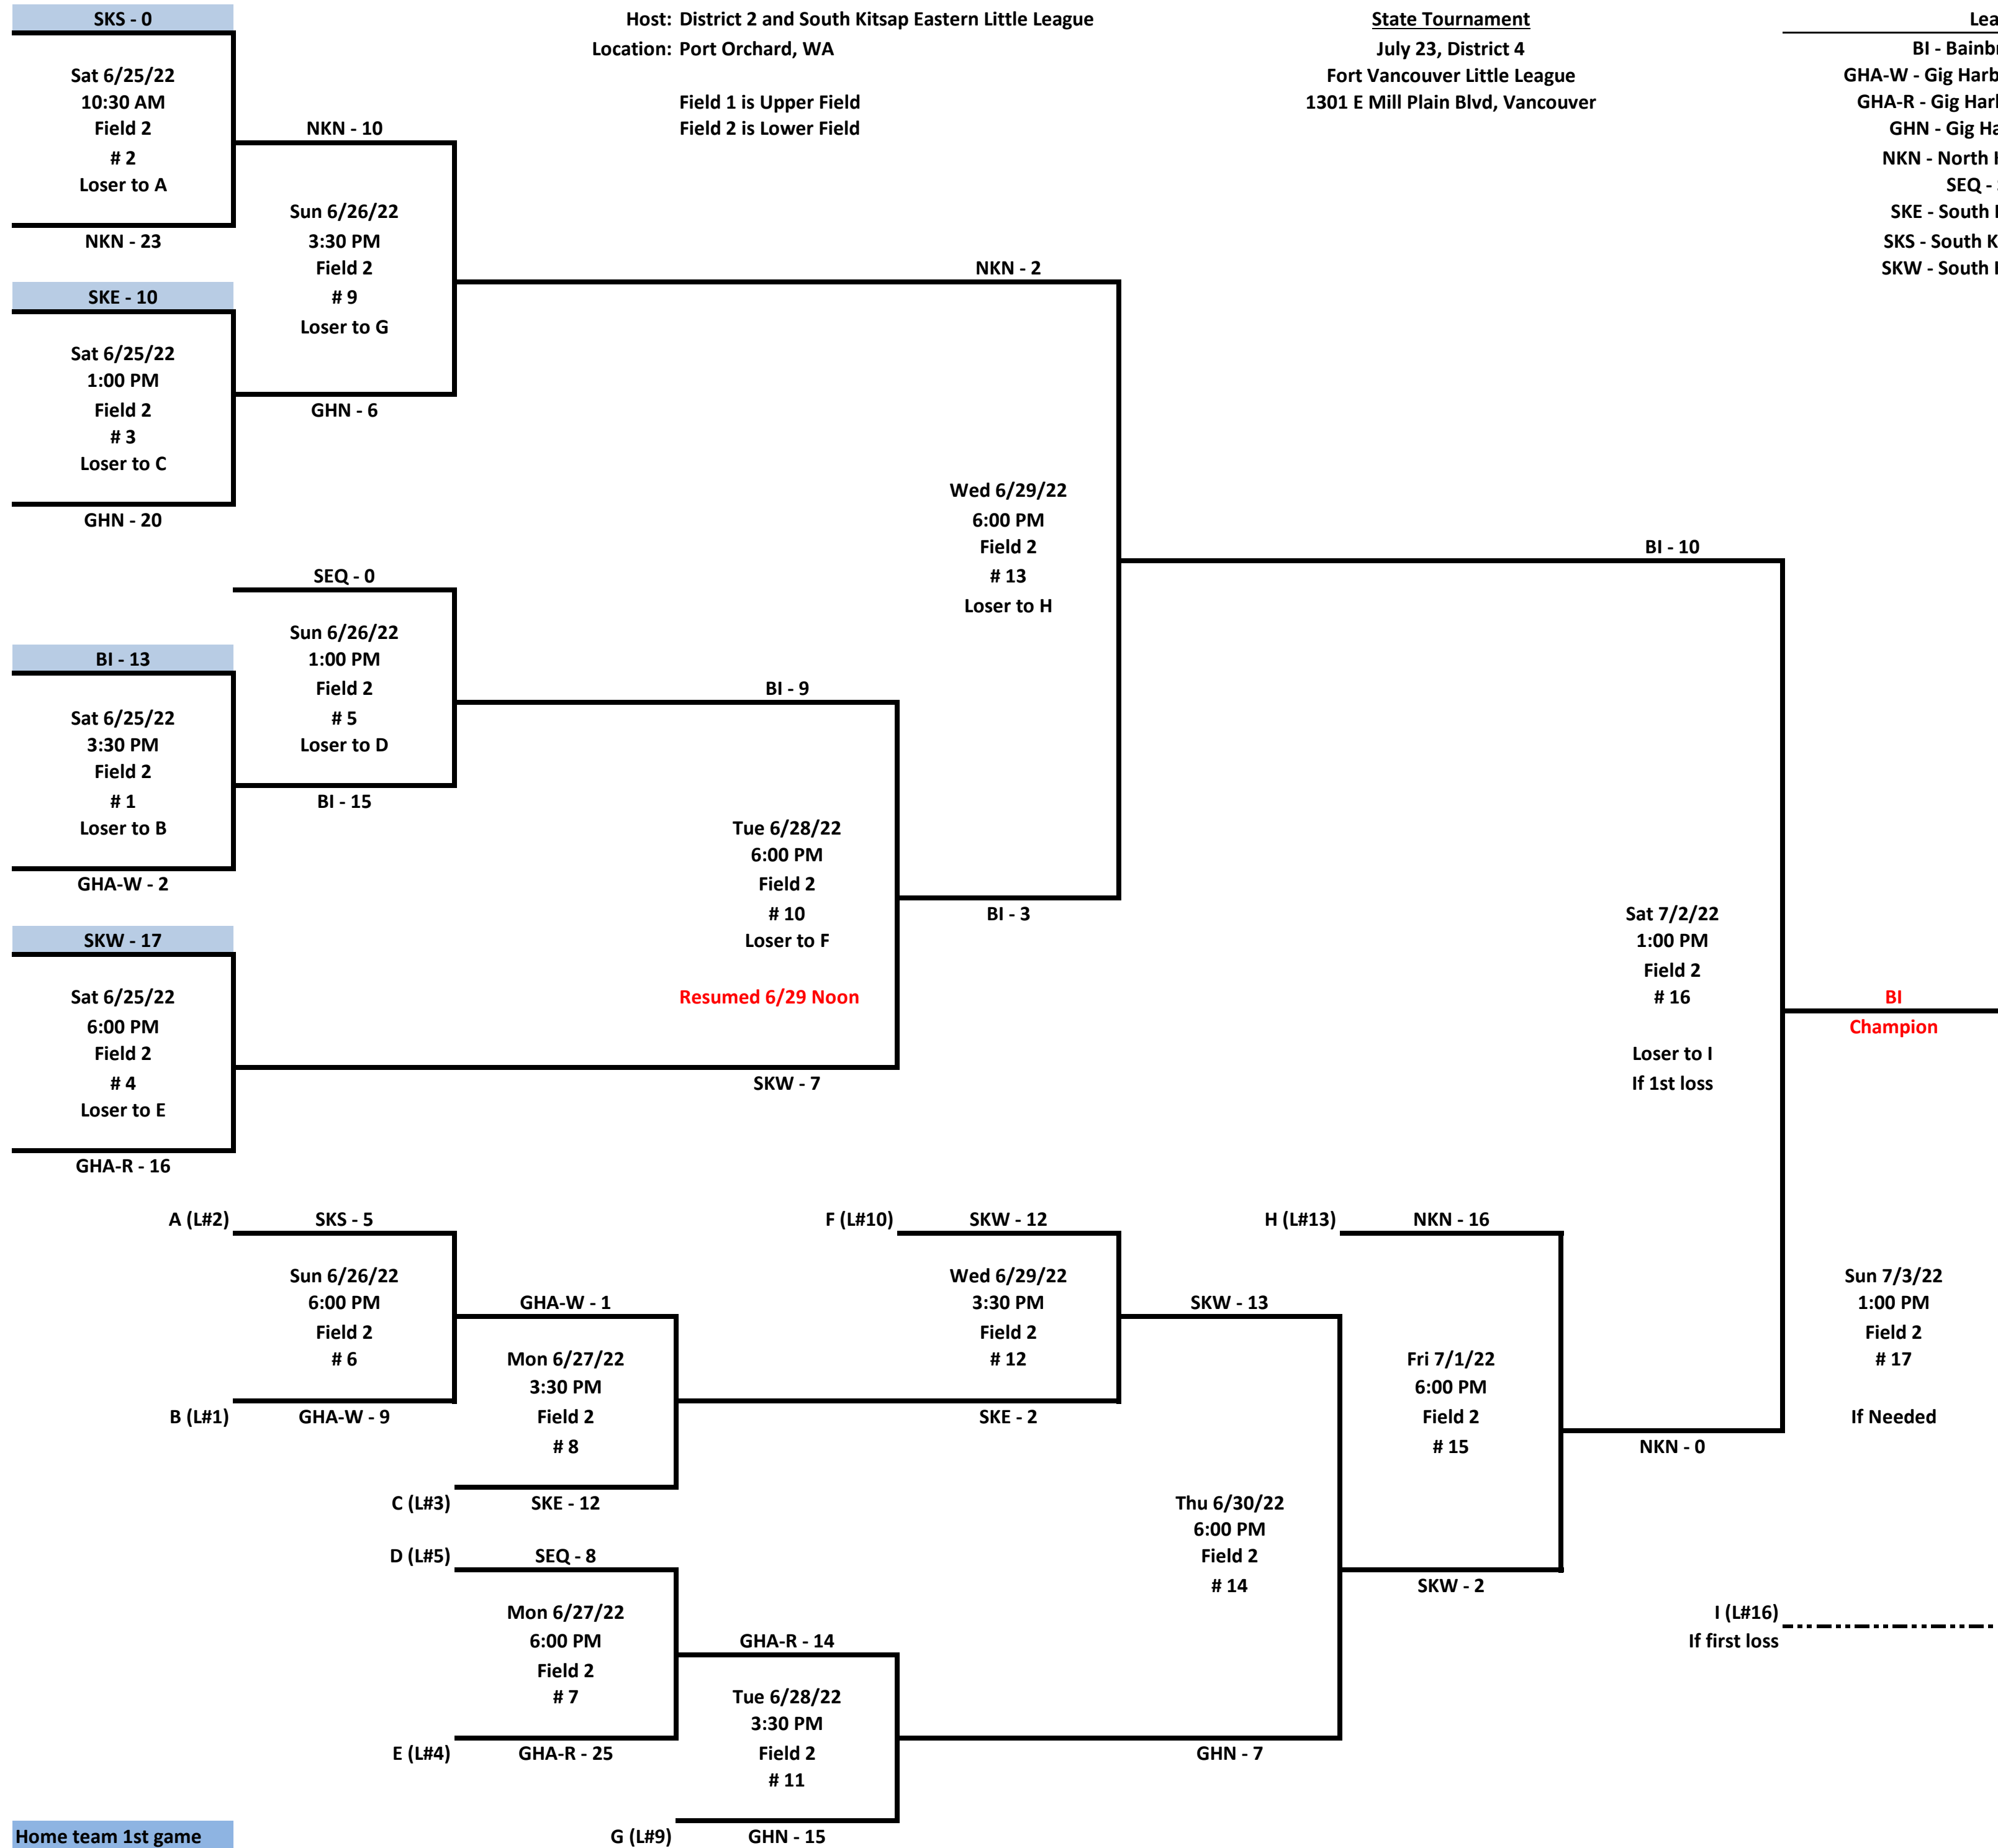

8-10 Yr Baseball

Sat June 25, 2022	Sun June 26, 2022	Mon June 27, 2022	Tue June 28, 2022	Wed June 29, 2022	Thu June 30, 2022	Fri July 01, 2022	Sat July 02, 2022	Sun July 03, 2022
----------------------	----------------------	----------------------	----------------------	----------------------	----------------------	----------------------	----------------------	----------------------

www.WAD2LLB.org

Home team 1st game