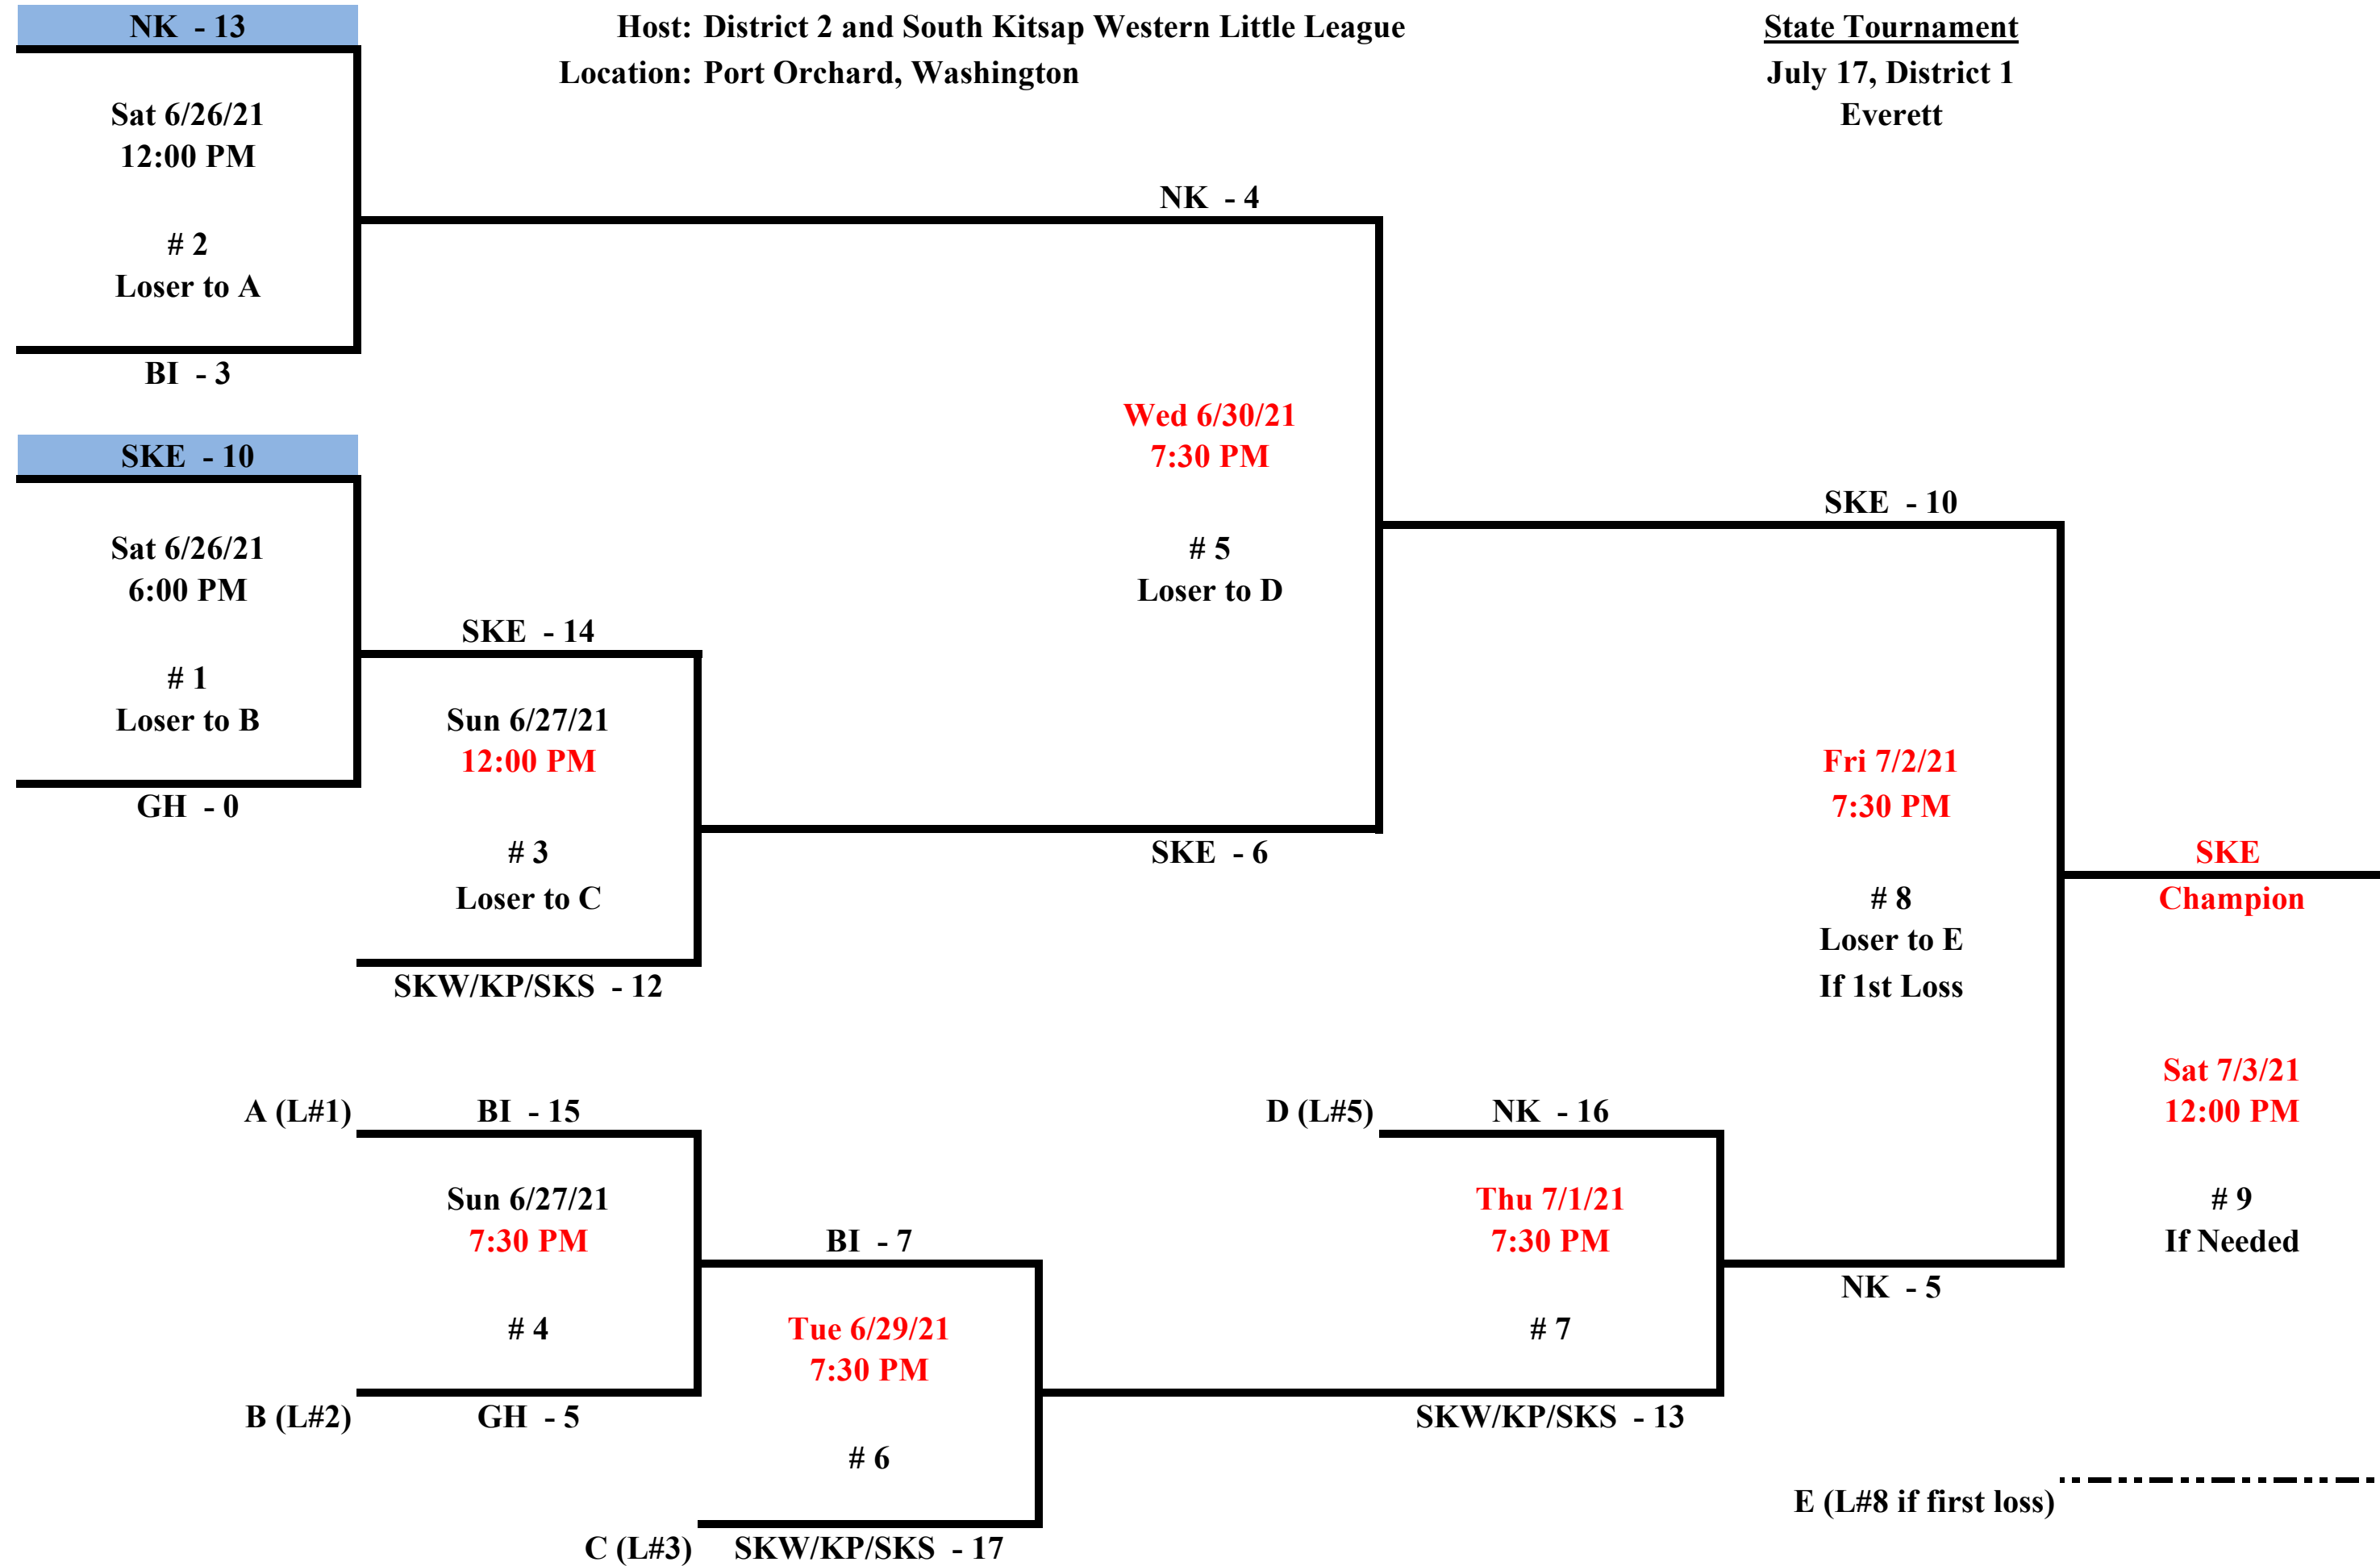

Senior Baseball

| | | | | | | |
|----------------------|----------------------|----------------------|----------------------|----------------------|----------------------|----------------------|
| Sat June 26, 2021 | Sun June 27, 2021 | Tue June 29, 2021 | Wed June 30, 2021 | Thu July 01, 2021 | Fri July 02, 2021 | Sat July 03, 2021 |
|----------------------|----------------------|----------------------|----------------------|----------------------|----------------------|----------------------|

- Leagues
-
- BI - Bainbridge Island
 - GH - Gig Harbor
 - NK - North Kitsap
 - SKE - South Kitsap Eastern
 - SKW/KP/SKS - South Kitsap Western / Key Peninsula / South Kitsap Southern

www.WAD2LLB.org

Home team 1st game

6-25 Change Times Due to Heat
6-26 Game 3 Noon & Game 4 6:00pm

6-28 Heat continues to be a problem. Games pushed one day.