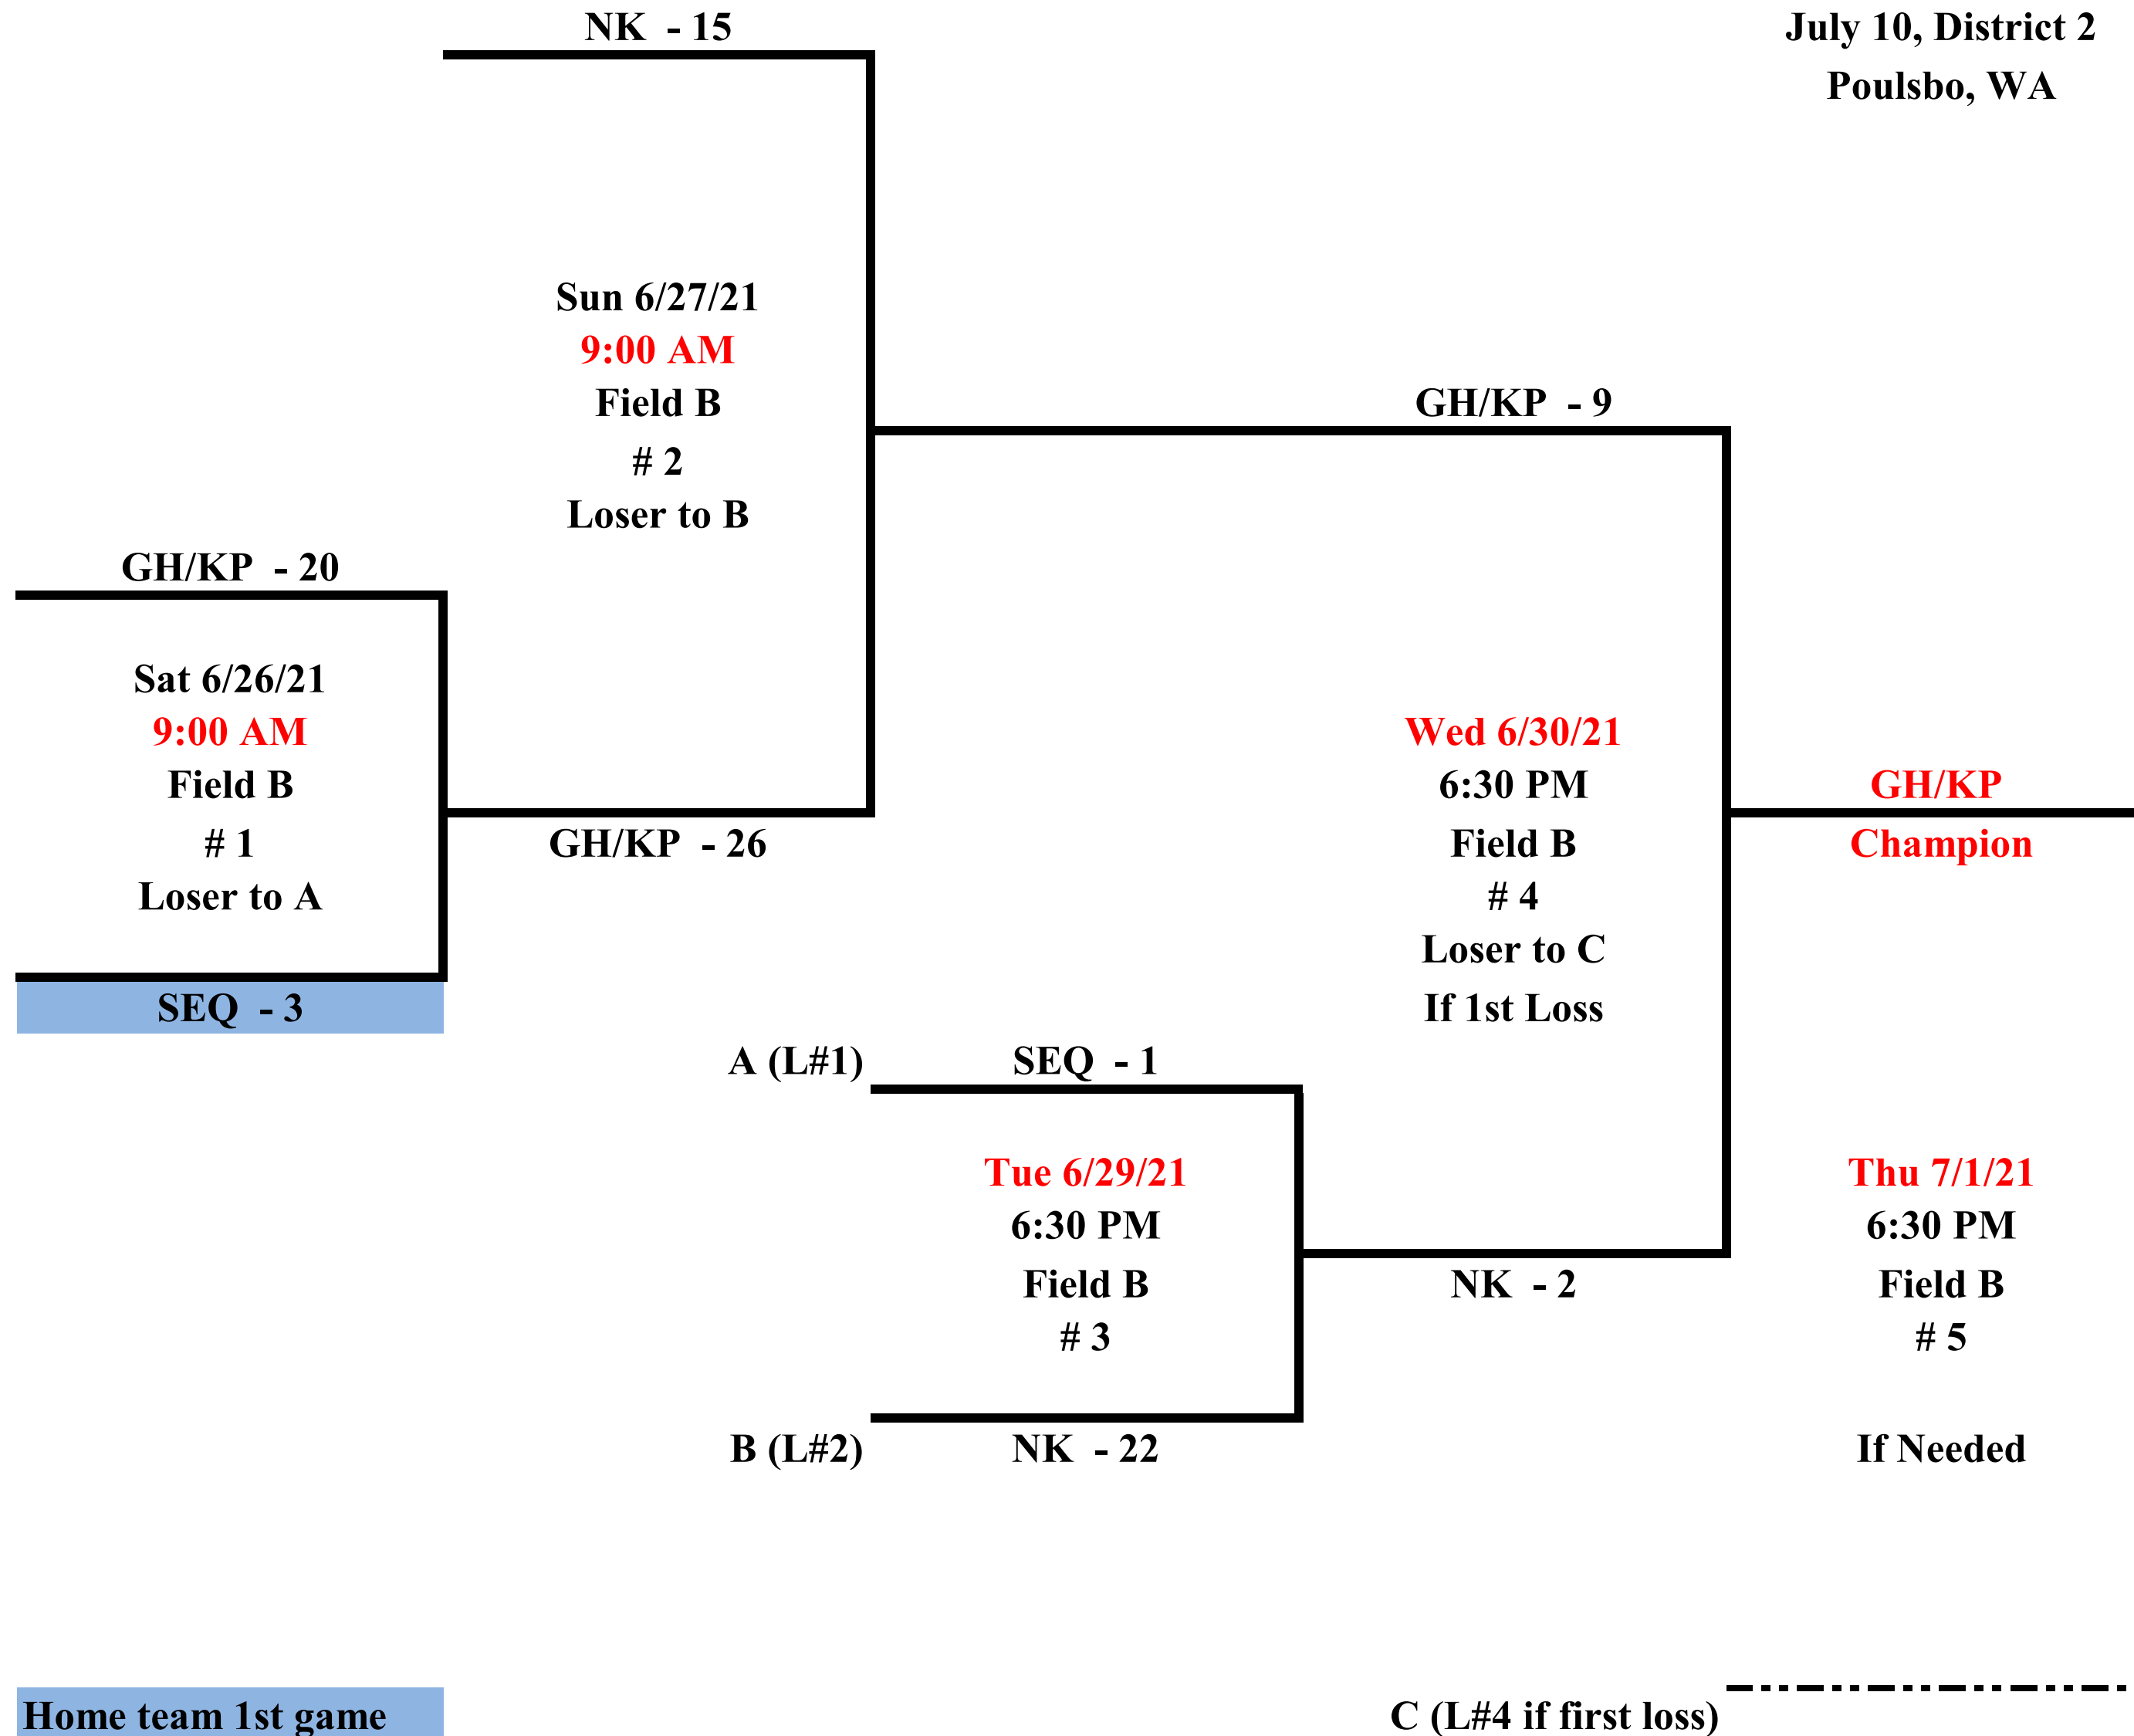

www.WAD2LLB.org

6-24 New game times Saturday & Sunday
6-25 Shift Schedule Due to Heat