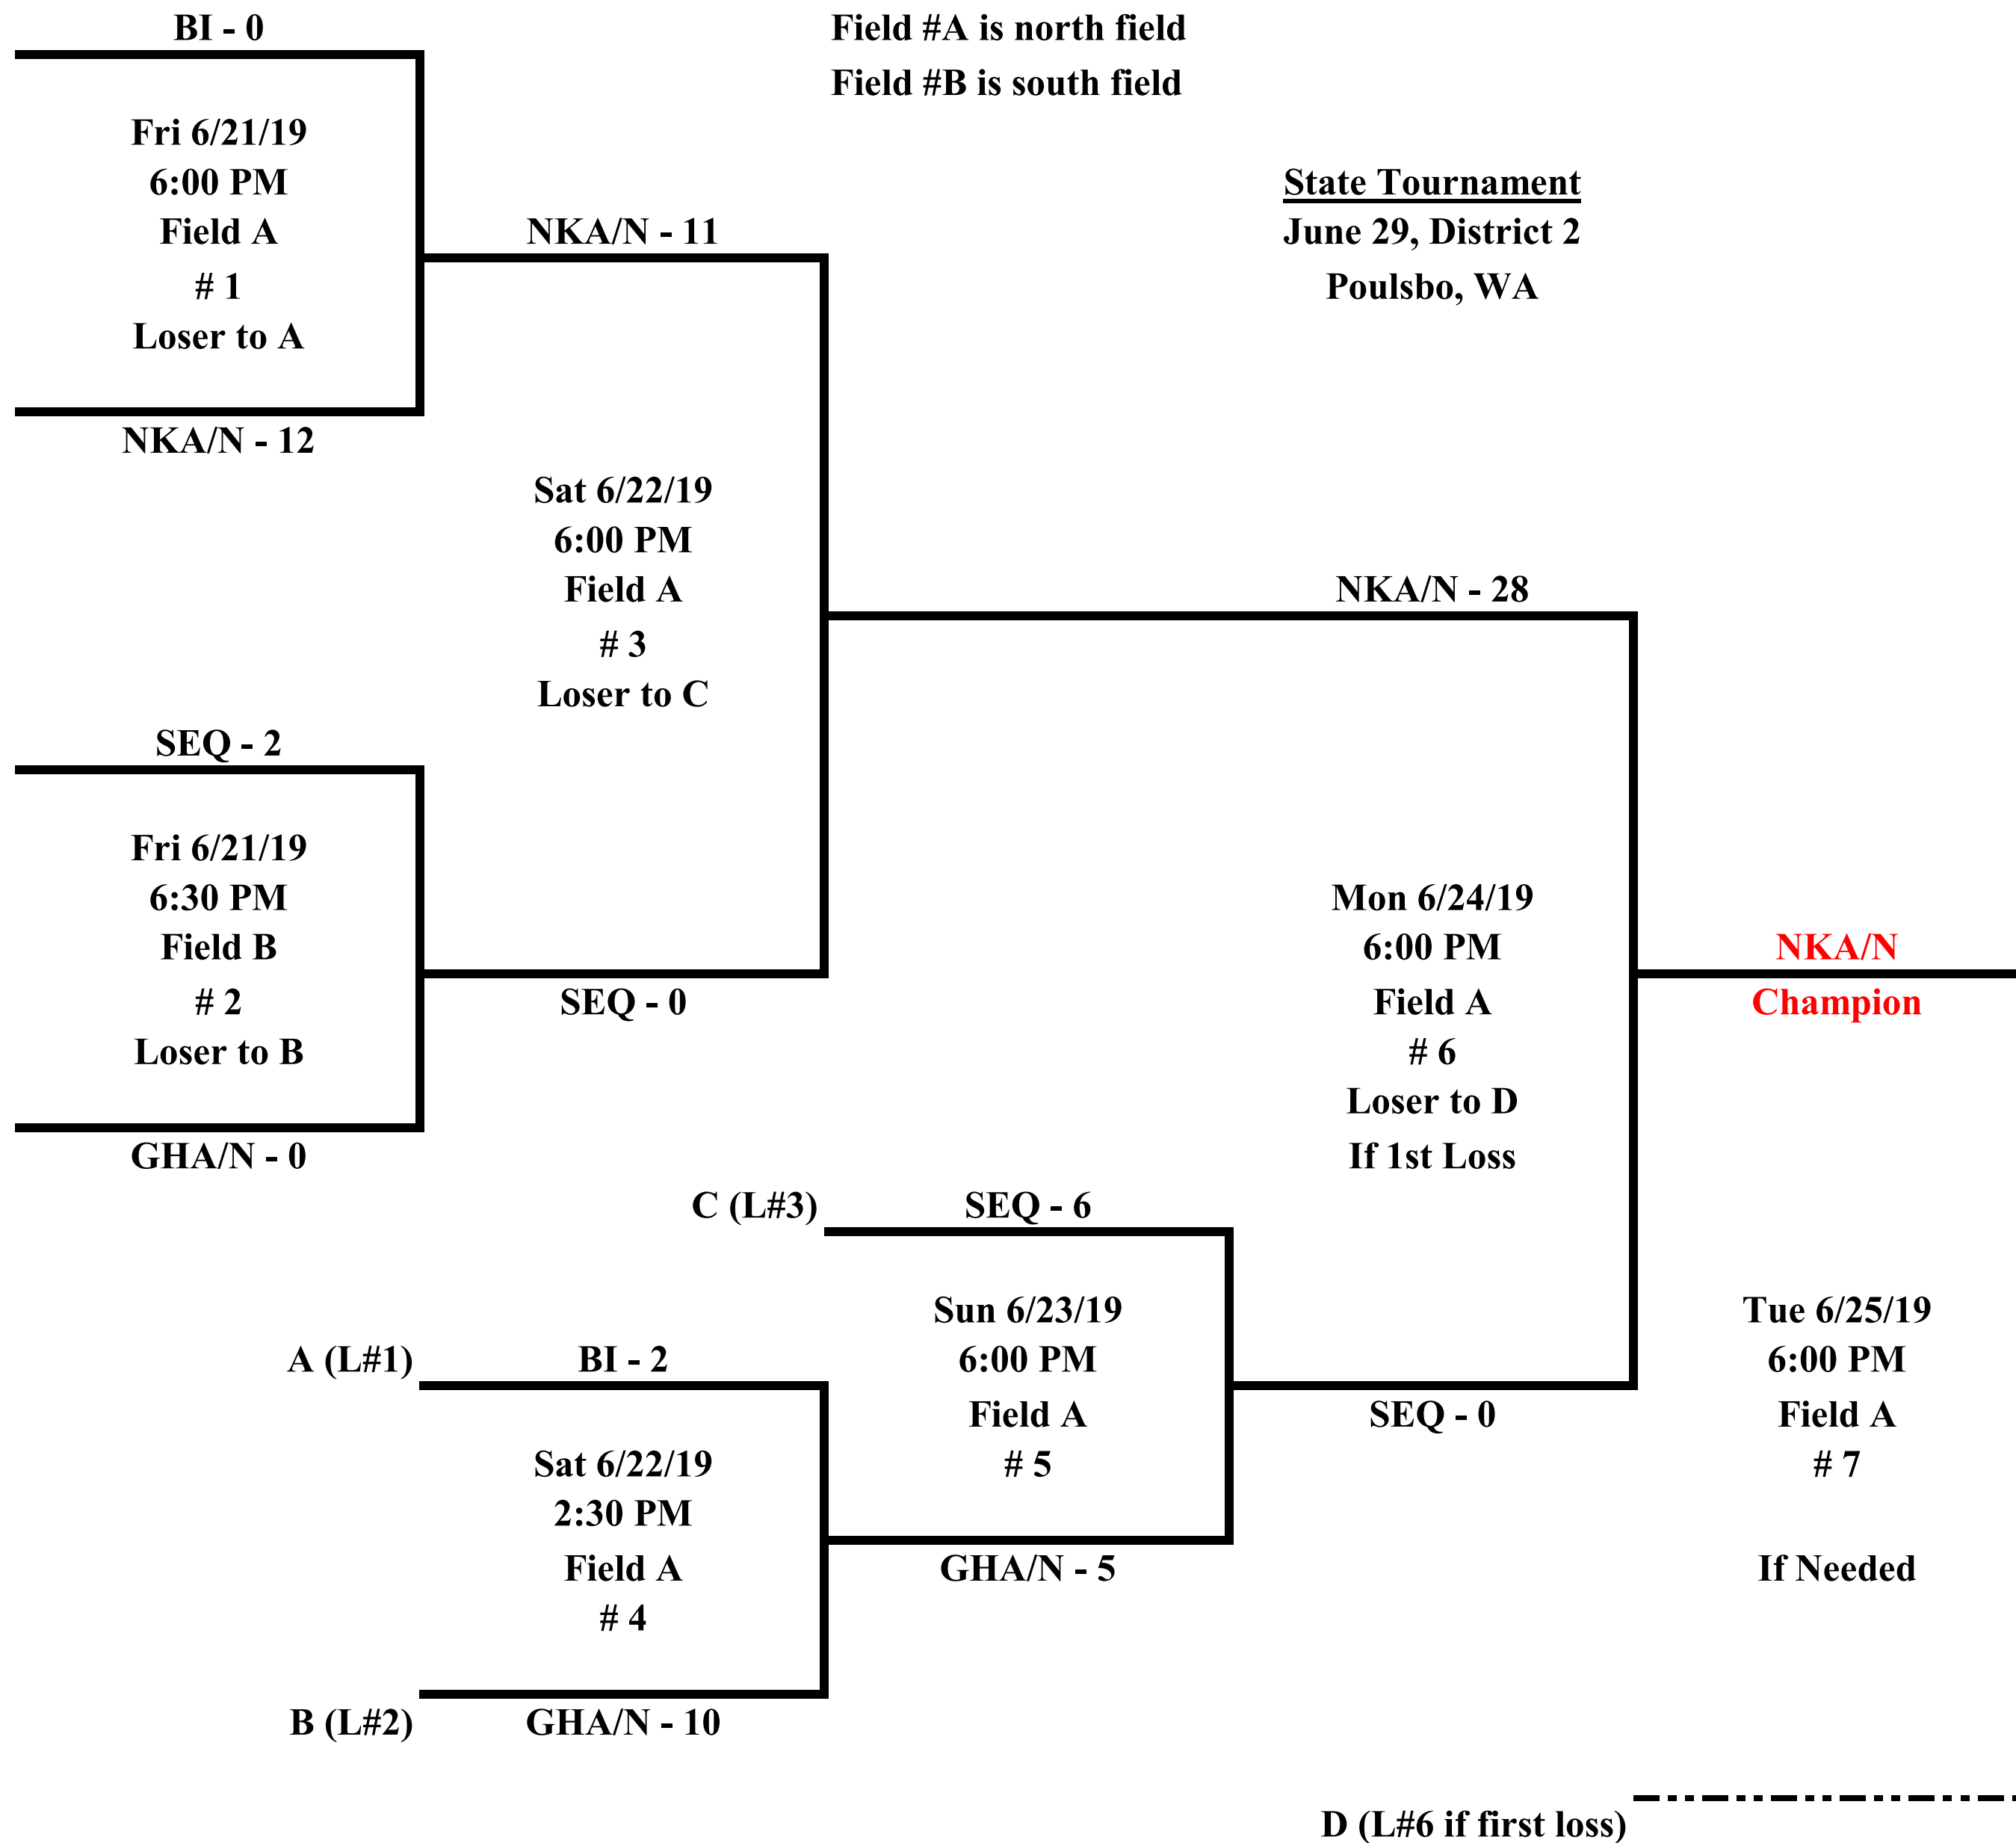

# Major Girls Softball

Fri June 21, 2019	Sat June 22, 2019	Sun June 23, 2019	Mon June 24, 2019	Tue June 25, 2019
----------------------	----------------------	----------------------	----------------------	----------------------

Host: District 2 and North Kitsap American & National Little Leagues  
 Location: Poulsbo, WA

Field #A is north field  
 Field #B is south field

State Tournament  
 June 29, District 2  
 Poulsbo, WA

## Leagues

BI - Bainbridge Island  
 GHA/N - Gig Harbor American / National  
 NKA/N - North Kitsap American / National  
 SEQ - Sequim

[www.WAD2LLB.org](http://www.WAD2LLB.org)