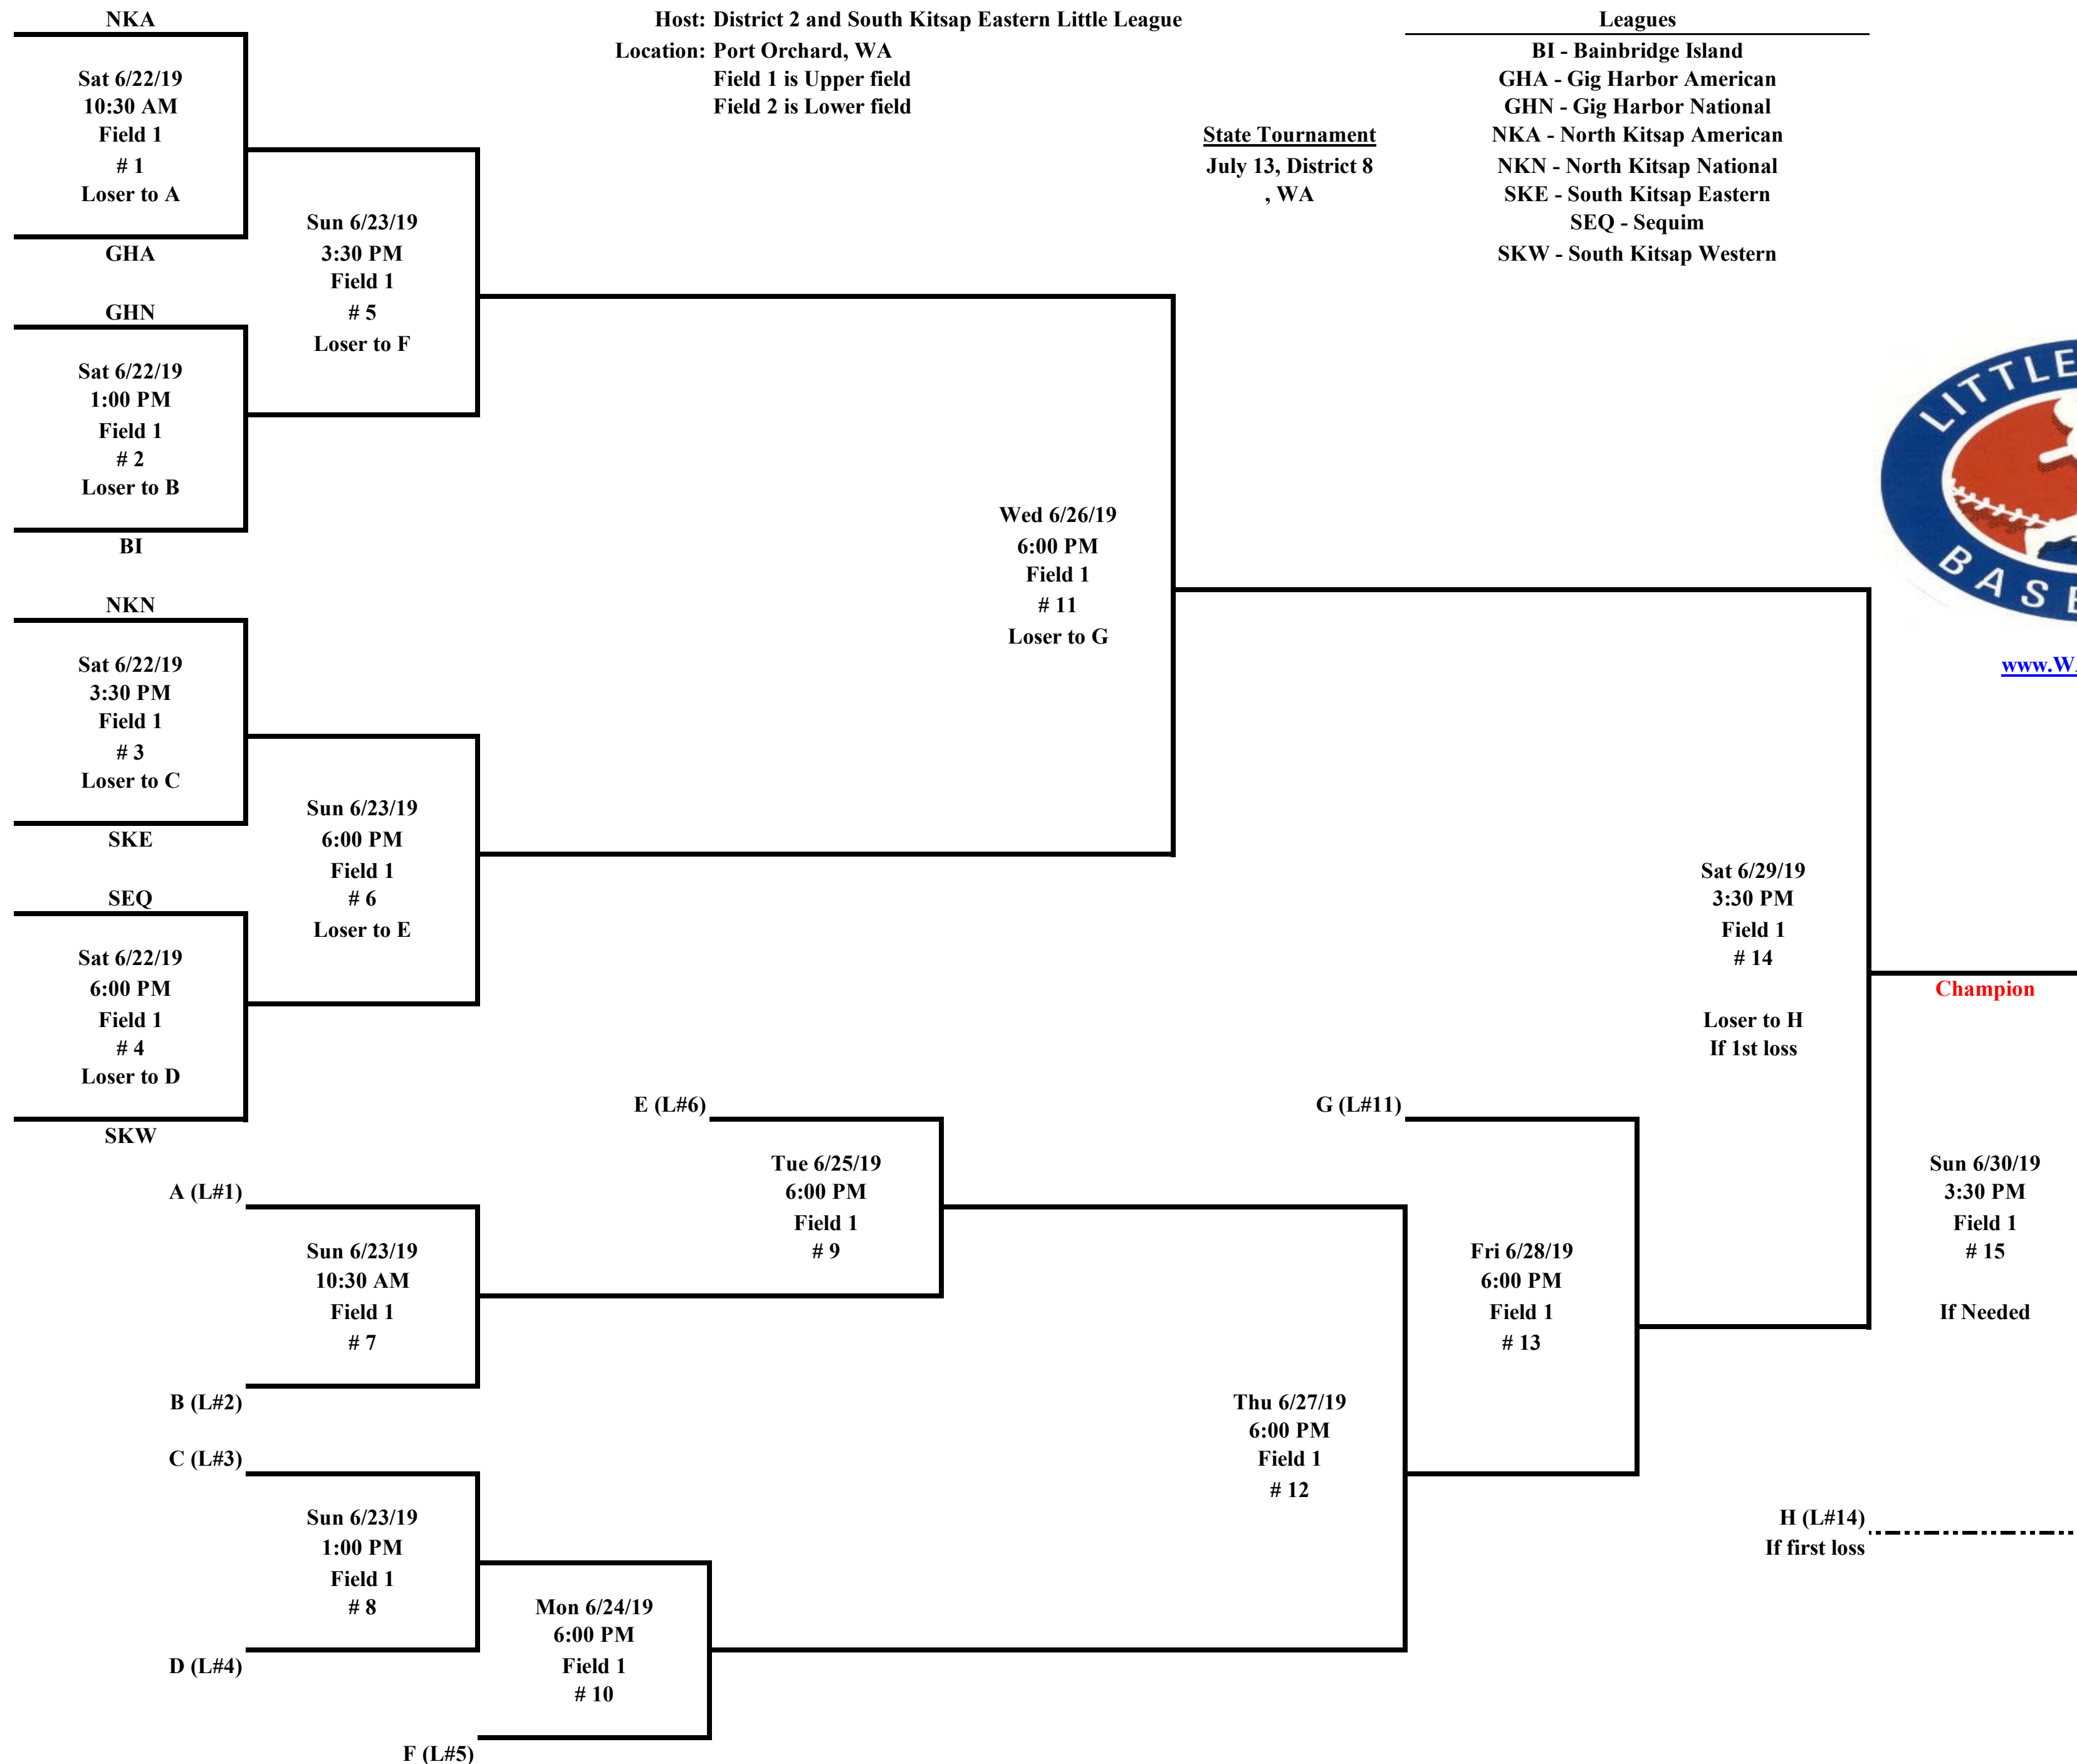

9-11 Yr Baseball

Sat June 22, 2019	Sun June 23, 2019	Mon June 24, 2019	Tue June 25, 2019	Wed June 26, 2019	Thu June 27, 2019	Fri June 28, 2019	Sat June 29, 2019	Sun June 30, 2019
----------------------	----------------------	----------------------	----------------------	----------------------	----------------------	----------------------	----------------------	----------------------