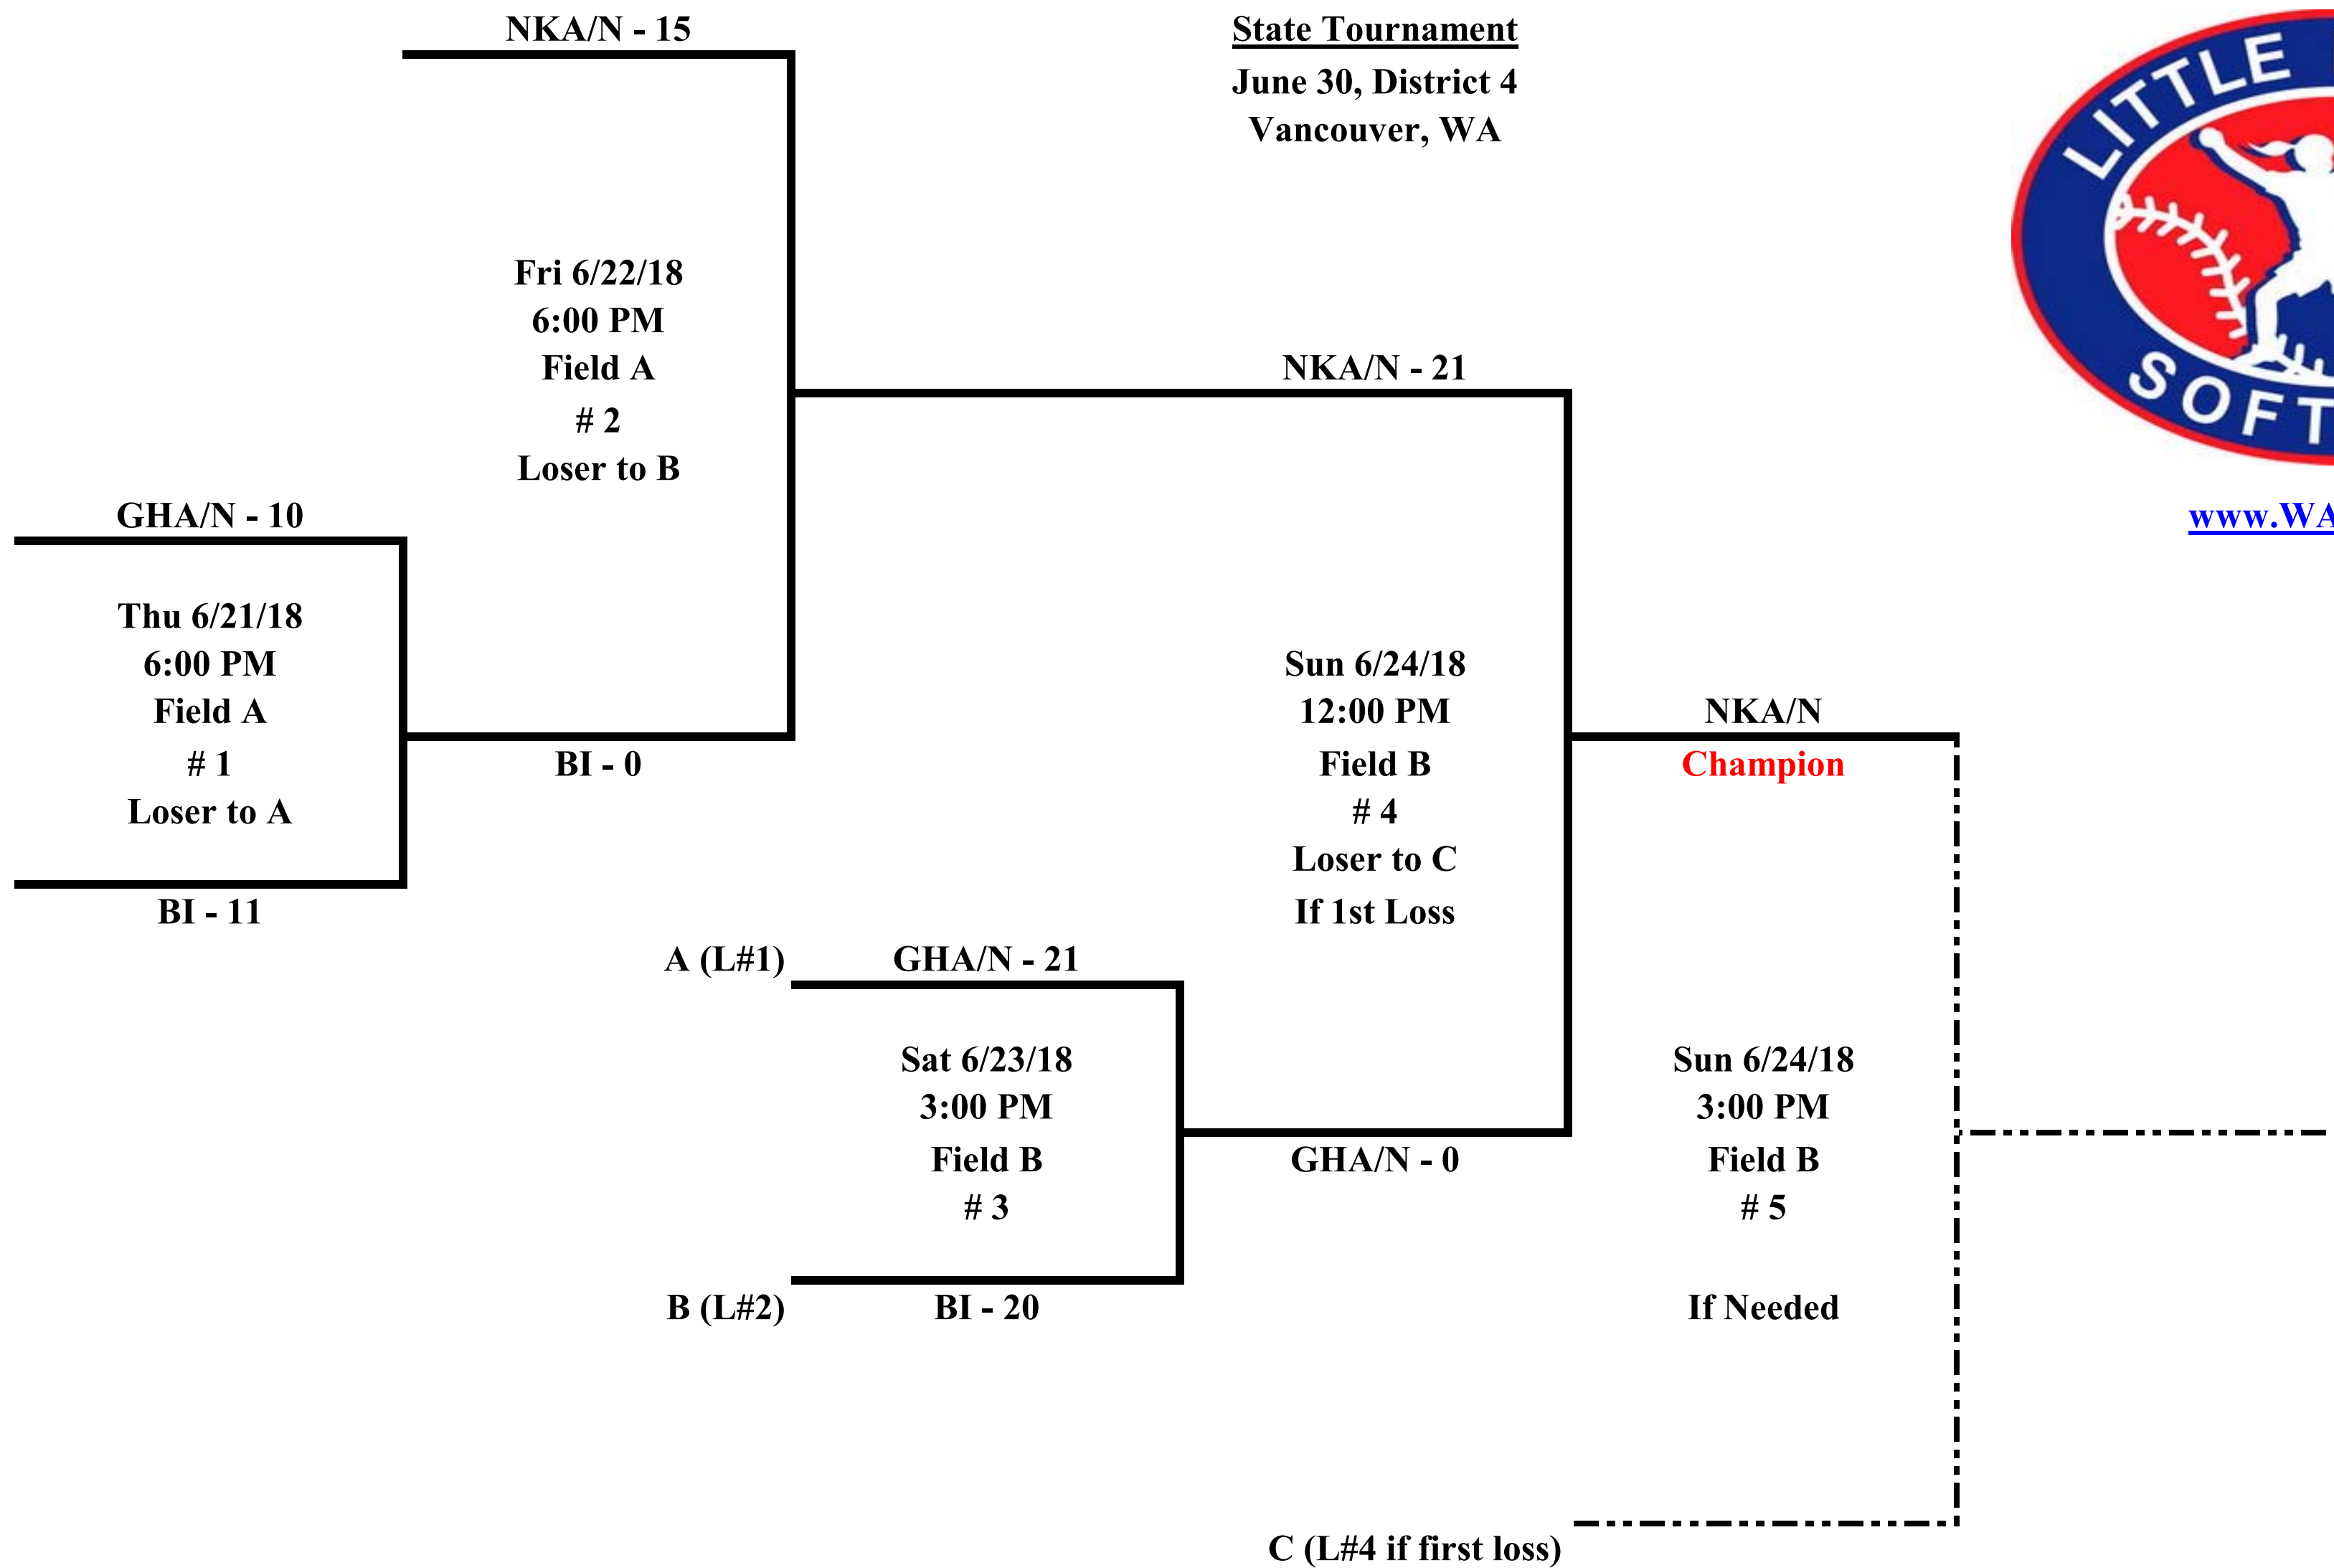

# Major Girls Softball

Thu June 21, 2018	Fri June 22, 2018	Sat June 23, 2018	Sun June 24, 2018	Sun June 24, 2018
----------------------	----------------------	----------------------	----------------------	----------------------

**Host: District 2 and North Kitsap American & National Little Leagues**  
**Location: Poulsbo, WA**  
**Field #A is north field**  
**Field #B is south field**

**Leagues**  
**BI - Bainbridge Island**  
**GHA/N - Gig Harbor American / National**  
**NKA/N - North Kitsap American / National**