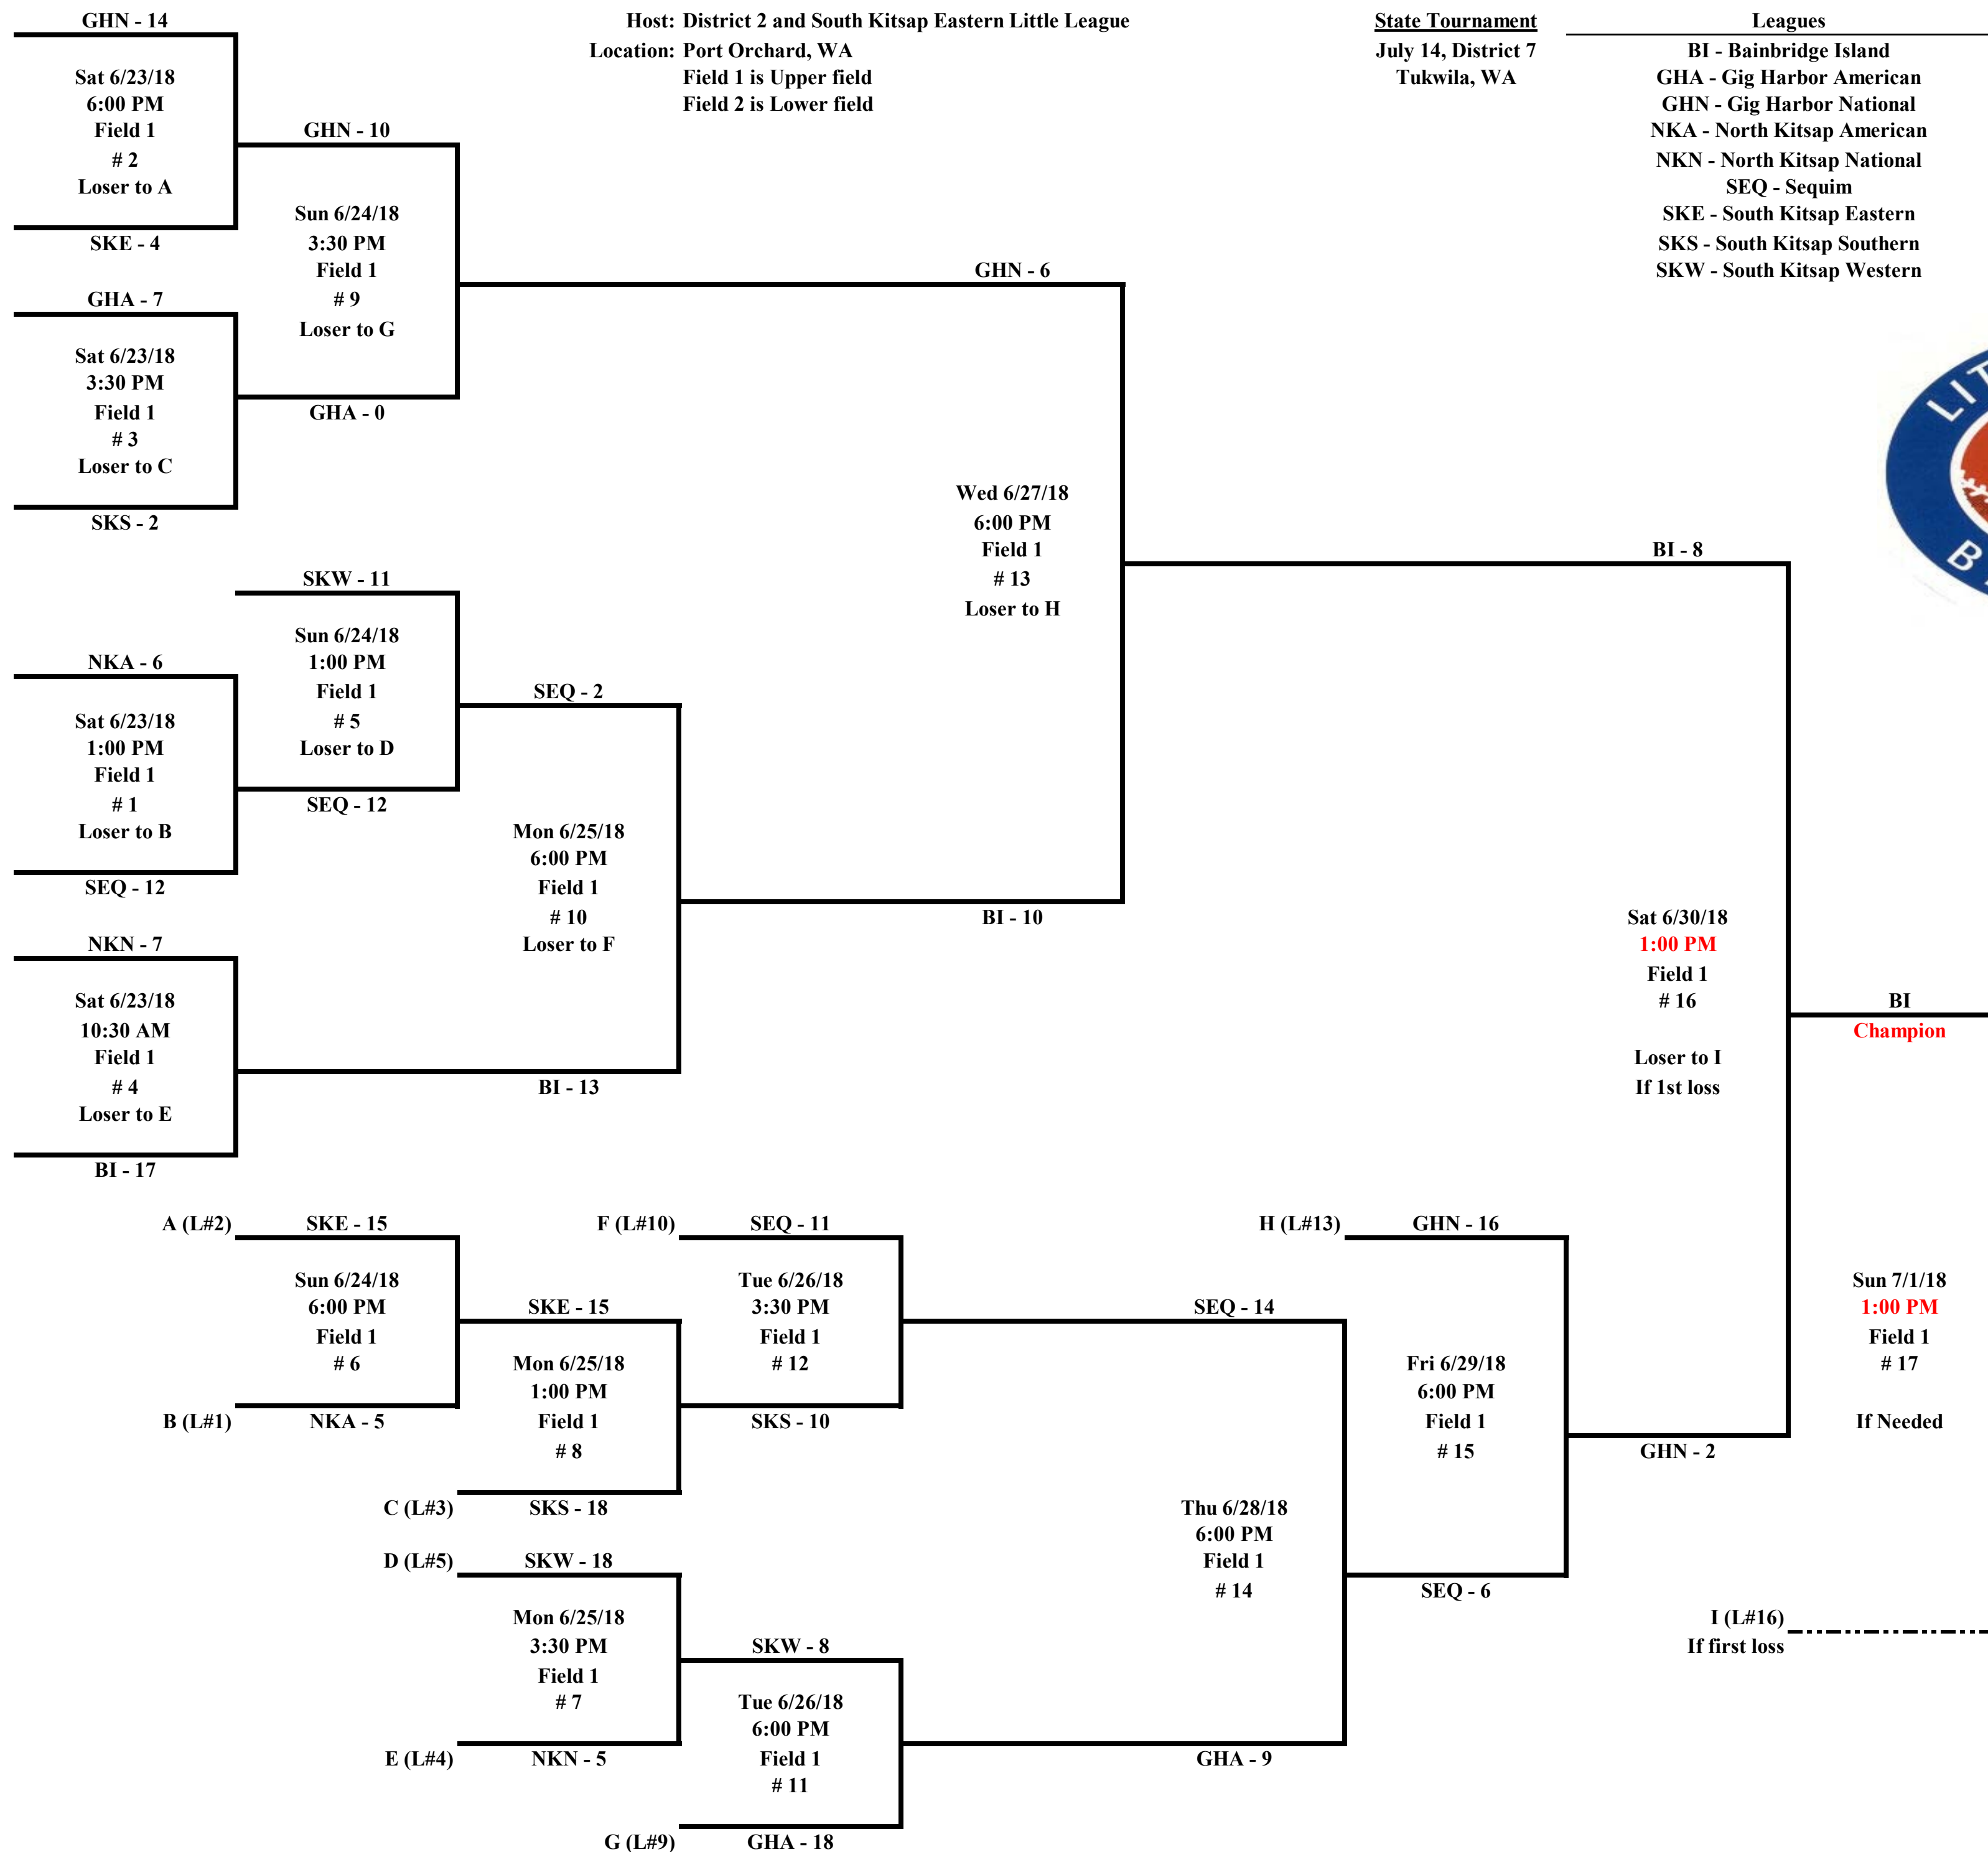

# 9-11 Yr Baseball

Sat June 23, 2018	Sun June 24, 2018	Mon June 25, 2018	Tue June 26, 2018	Wed June 27, 2018	Thu June 28, 2018	Fri June 29, 2018	Sat June 30, 2018	Sun July 01, 2018
----------------------	----------------------	----------------------	----------------------	----------------------	----------------------	----------------------	----------------------	----------------------