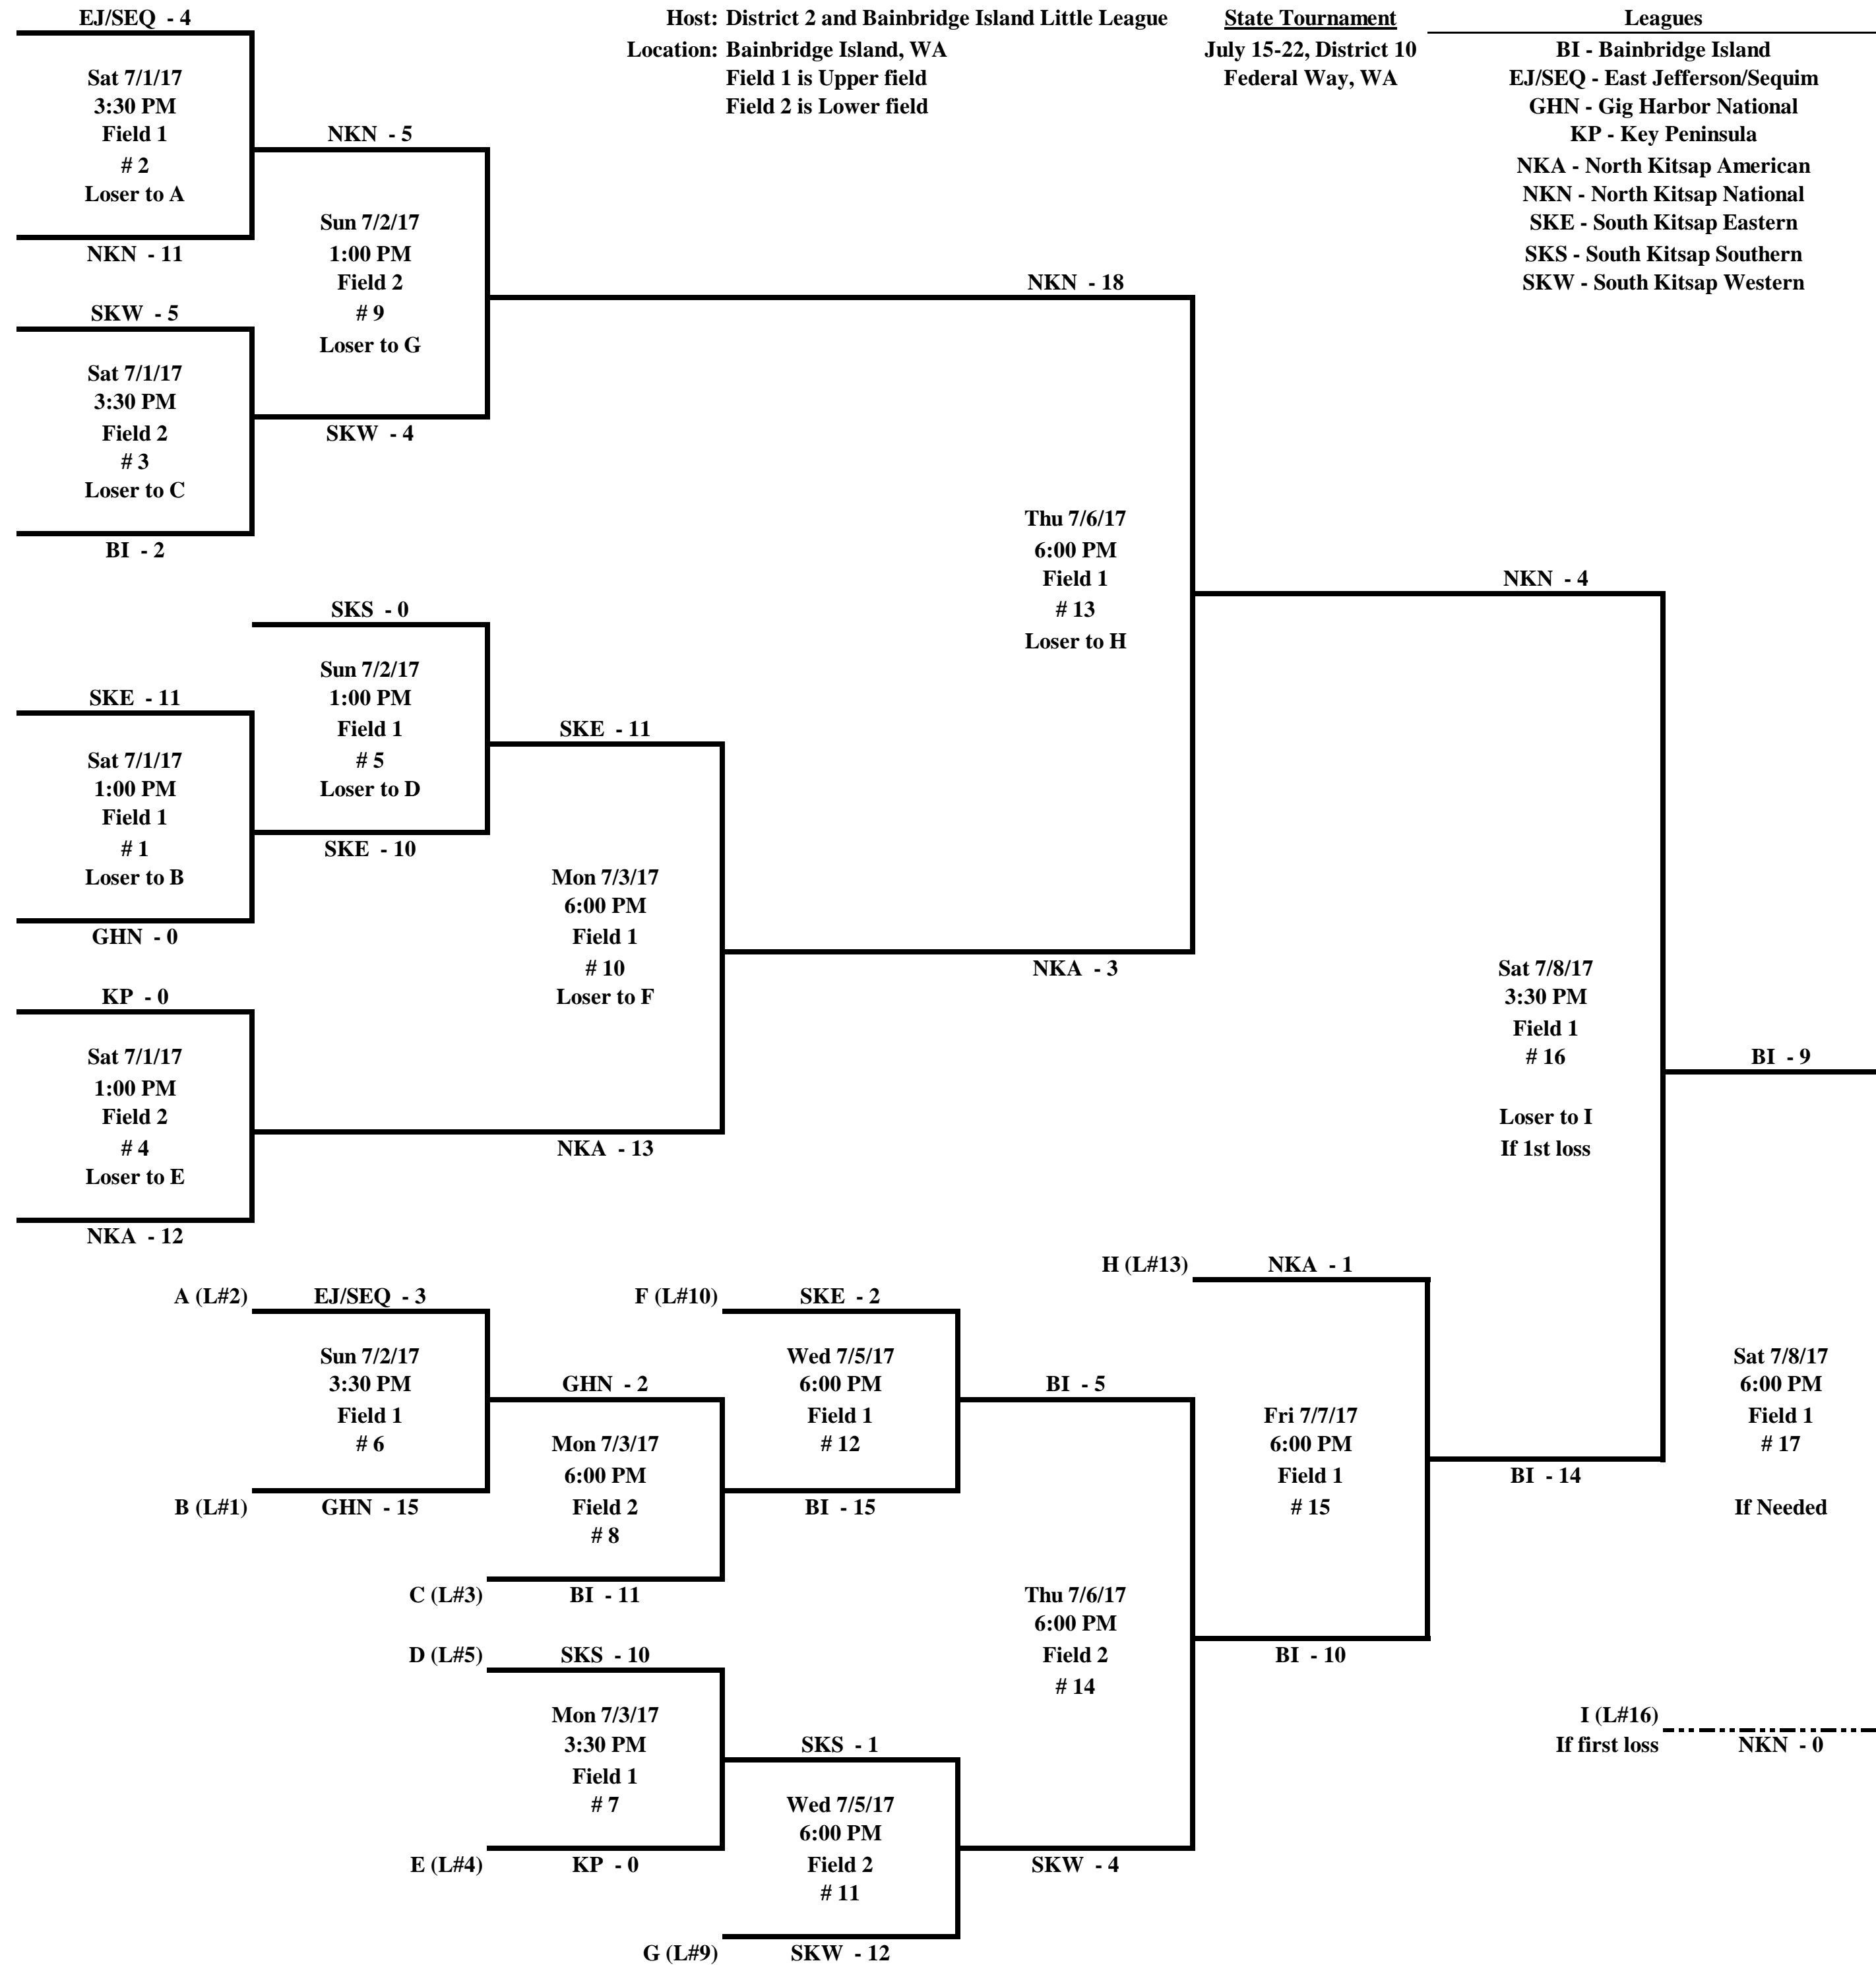

Major Baseball

| | | | | | | | |
|----------------------|----------------------|----------------------|----------------------|----------------------|----------------------|----------------------|----------------------|
| Sat July 01, 2017 | Sun July 02, 2017 | Mon July 03, 2017 | Wed July 05, 2017 | Thu July 06, 2017 | Fri July 07, 2017 | Sat July 08, 2017 | Sat July 08, 2017 |
|----------------------|----------------------|----------------------|----------------------|----------------------|----------------------|----------------------|----------------------|