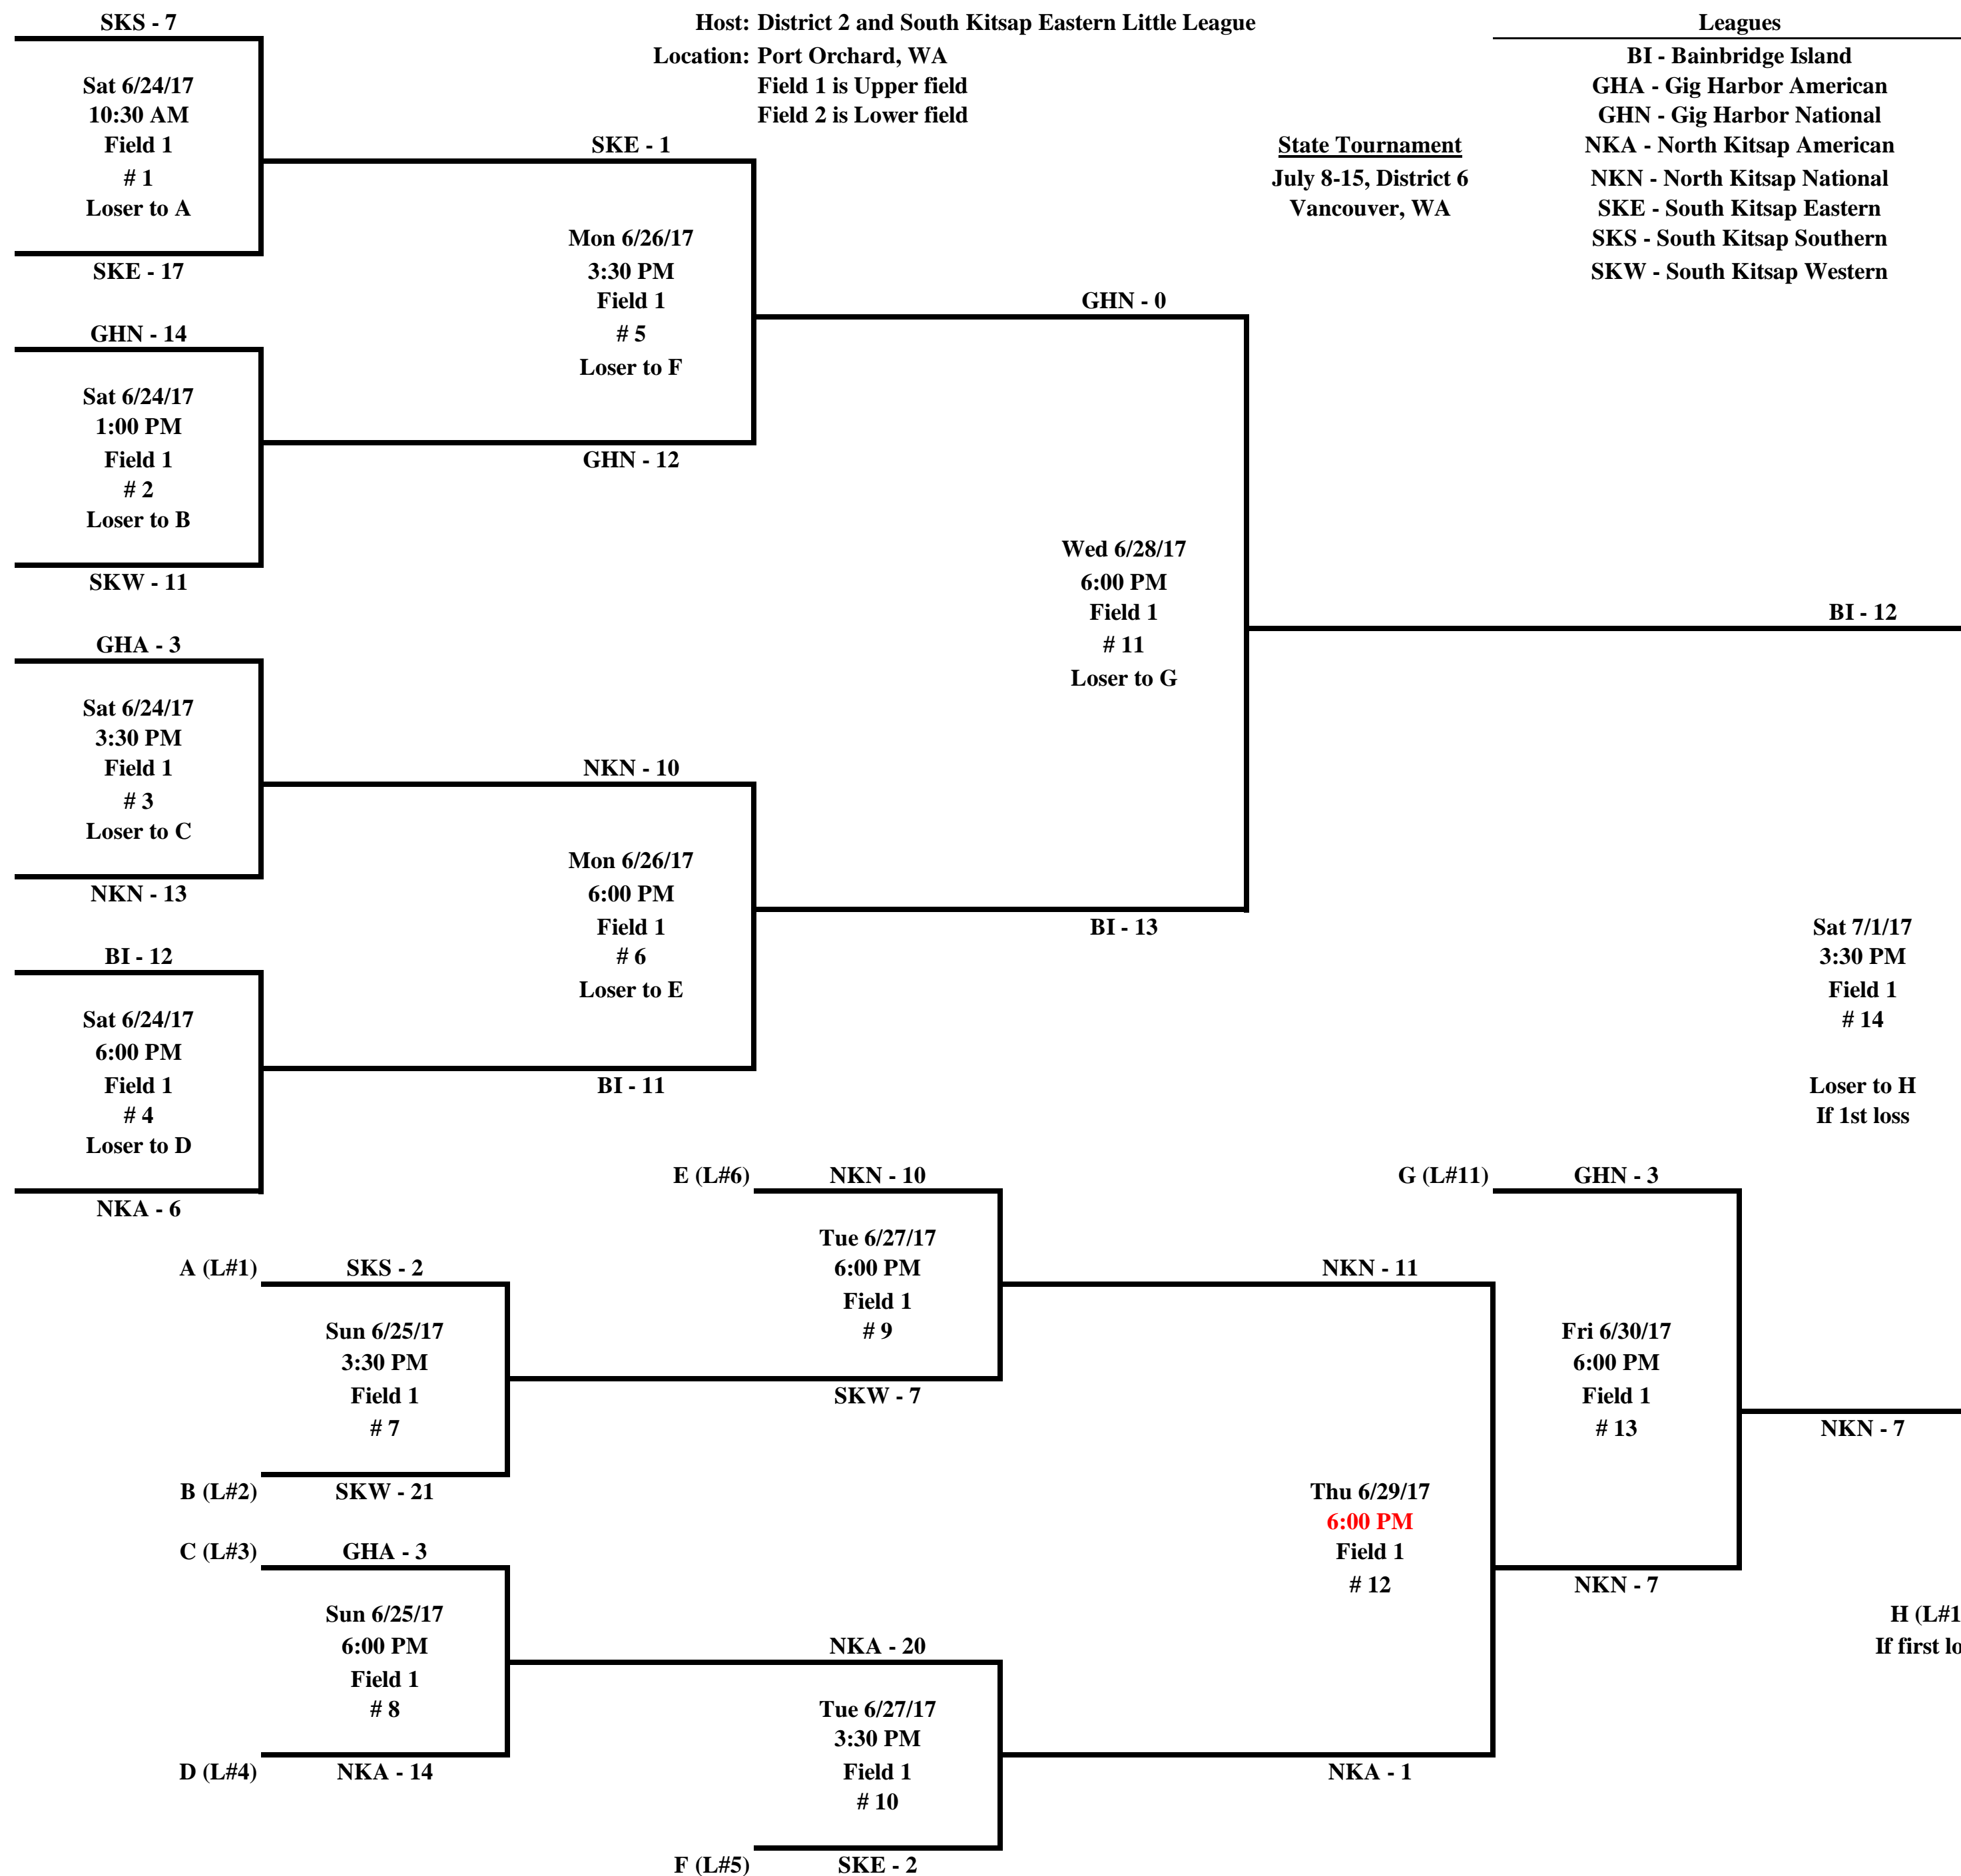

9-11 Yr Baseball

Sat June 24, 2017	Sun June 25, 2017	Mon June 26, 2017	Tue June 27, 2017	Wed June 28, 2017	Thu June 29, 2017	Fri June 30, 2017	Sat July 01, 2017
----------------------	----------------------	----------------------	----------------------	----------------------	----------------------	----------------------	----------------------