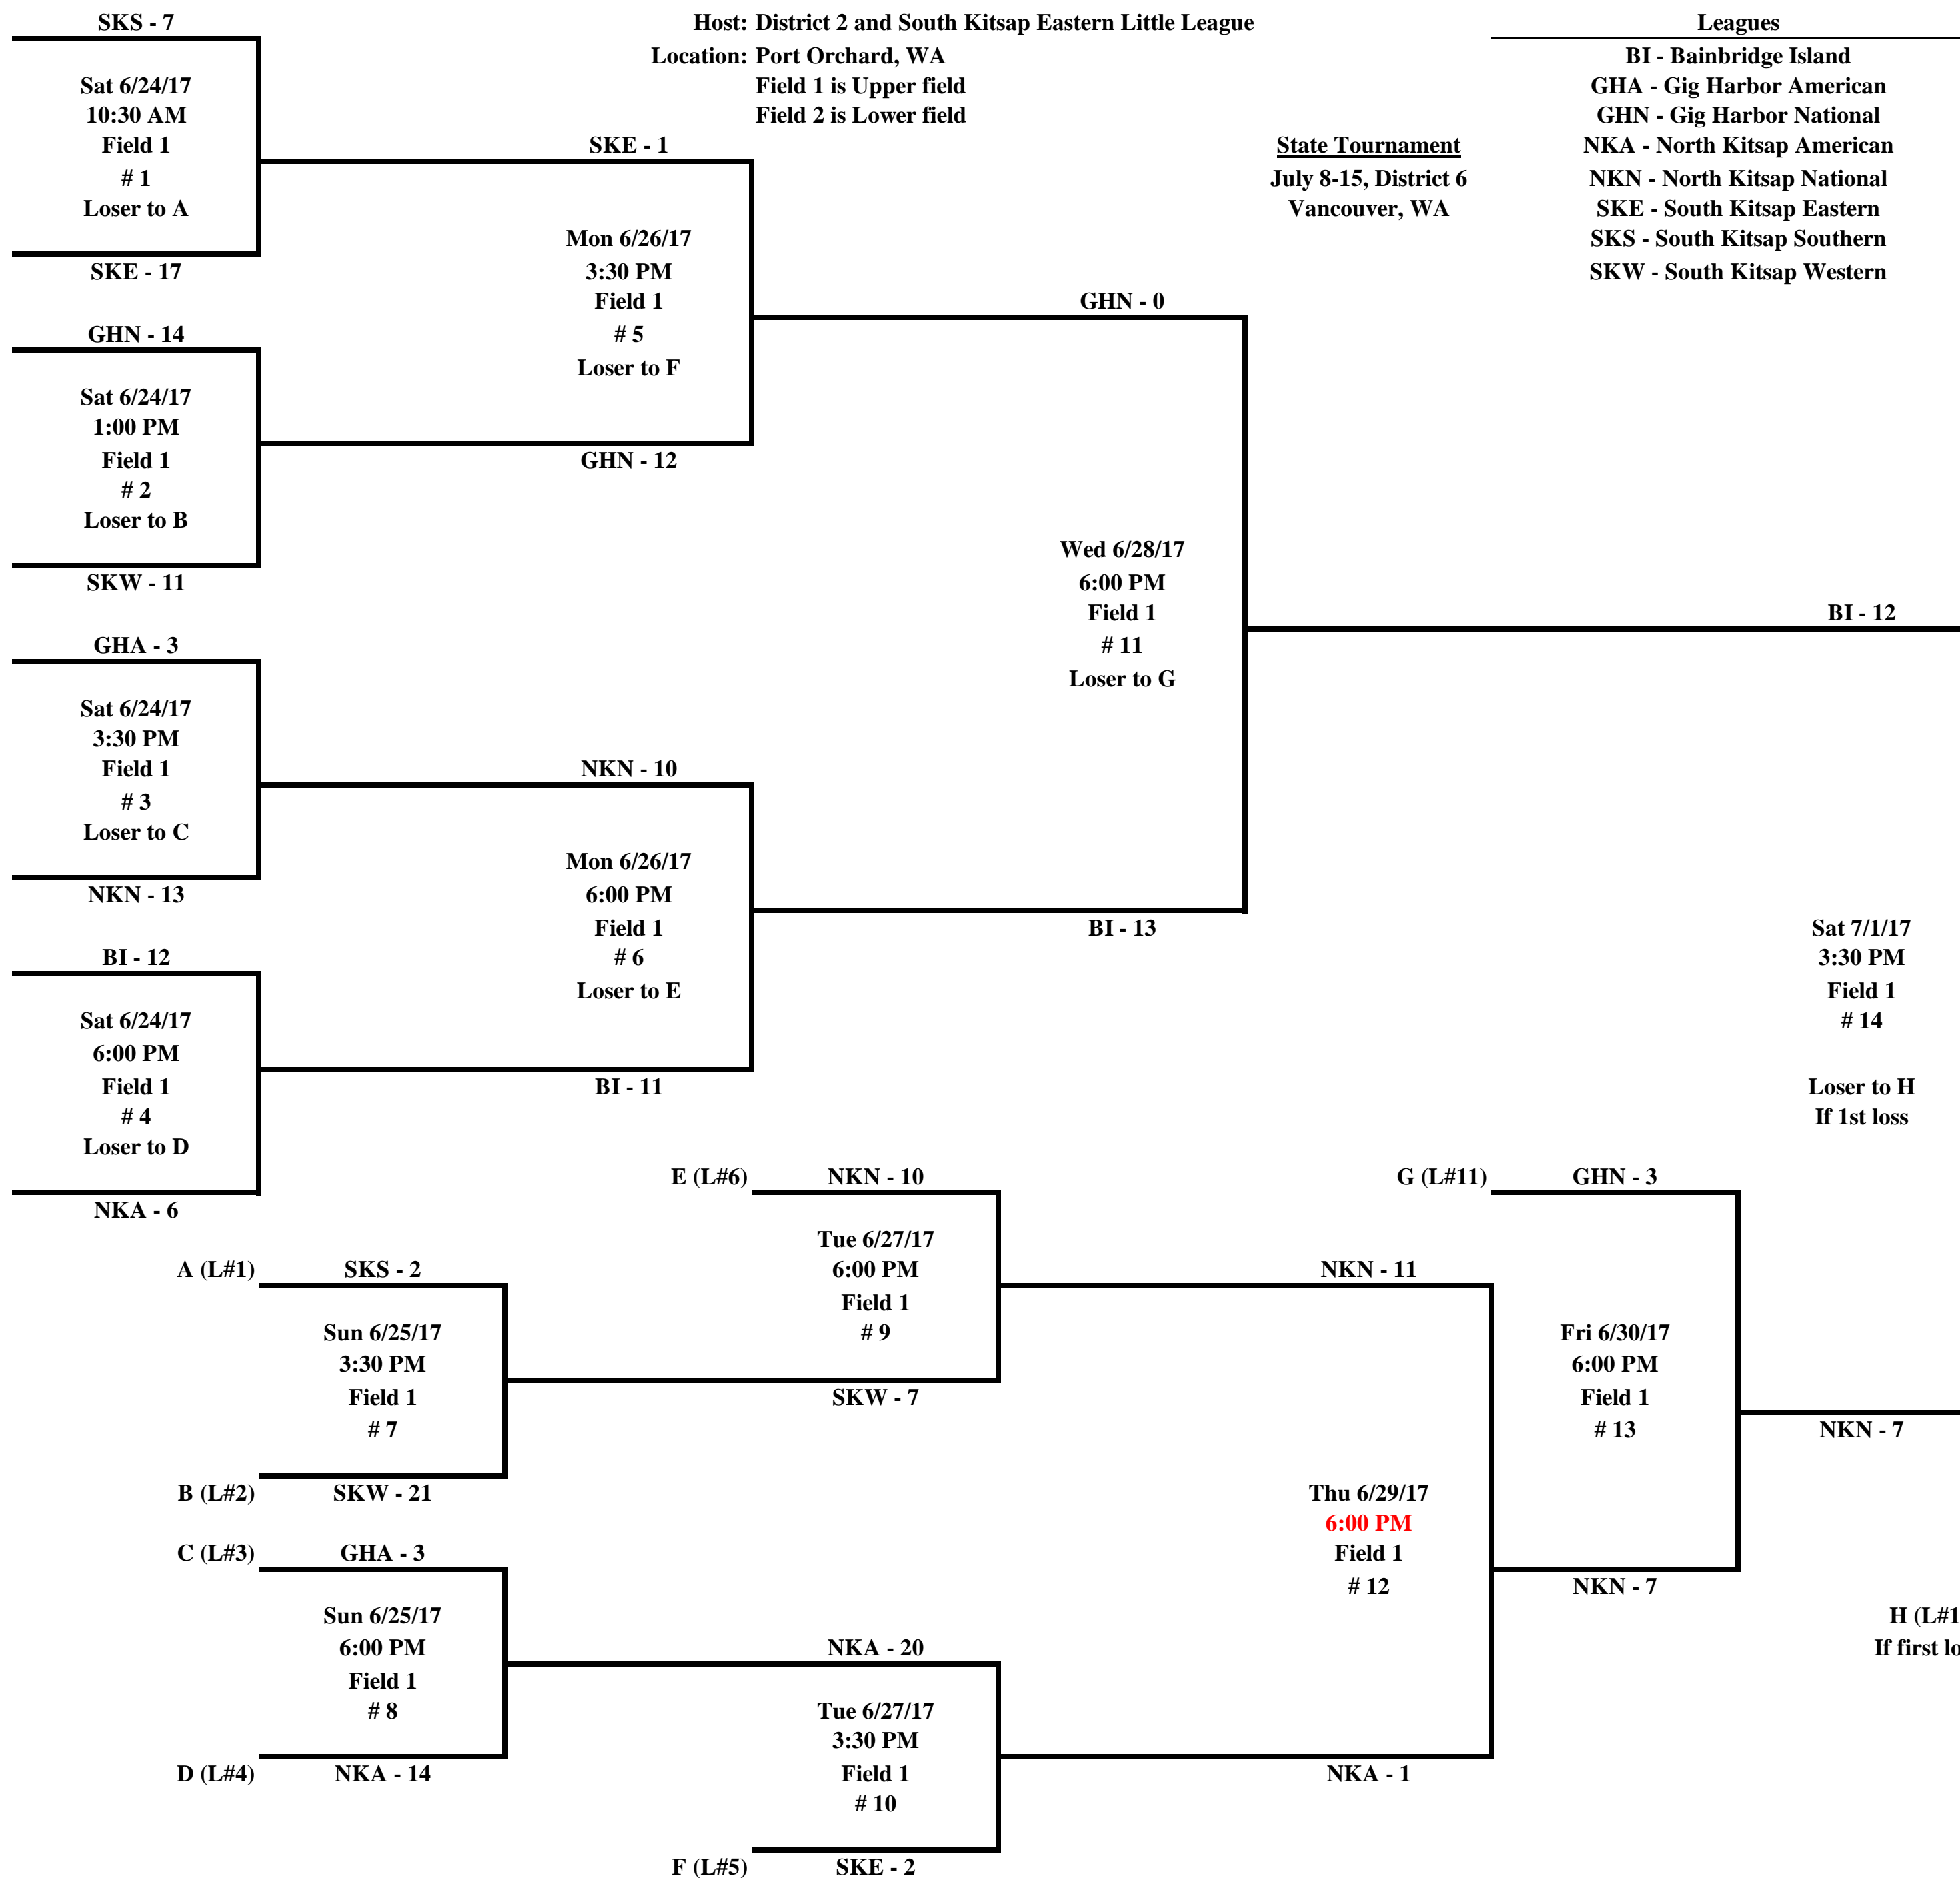

9-11 Yr Baseball

Sat June 24, 2017	Sun June 25, 2017	Mon June 26, 2017	Tue June 27, 2017	Wed June 28, 2017	Thu June 29, 2017	Fri June 30, 2017	Sat July 01, 2017
----------------------	----------------------	----------------------	----------------------	----------------------	----------------------	----------------------	----------------------