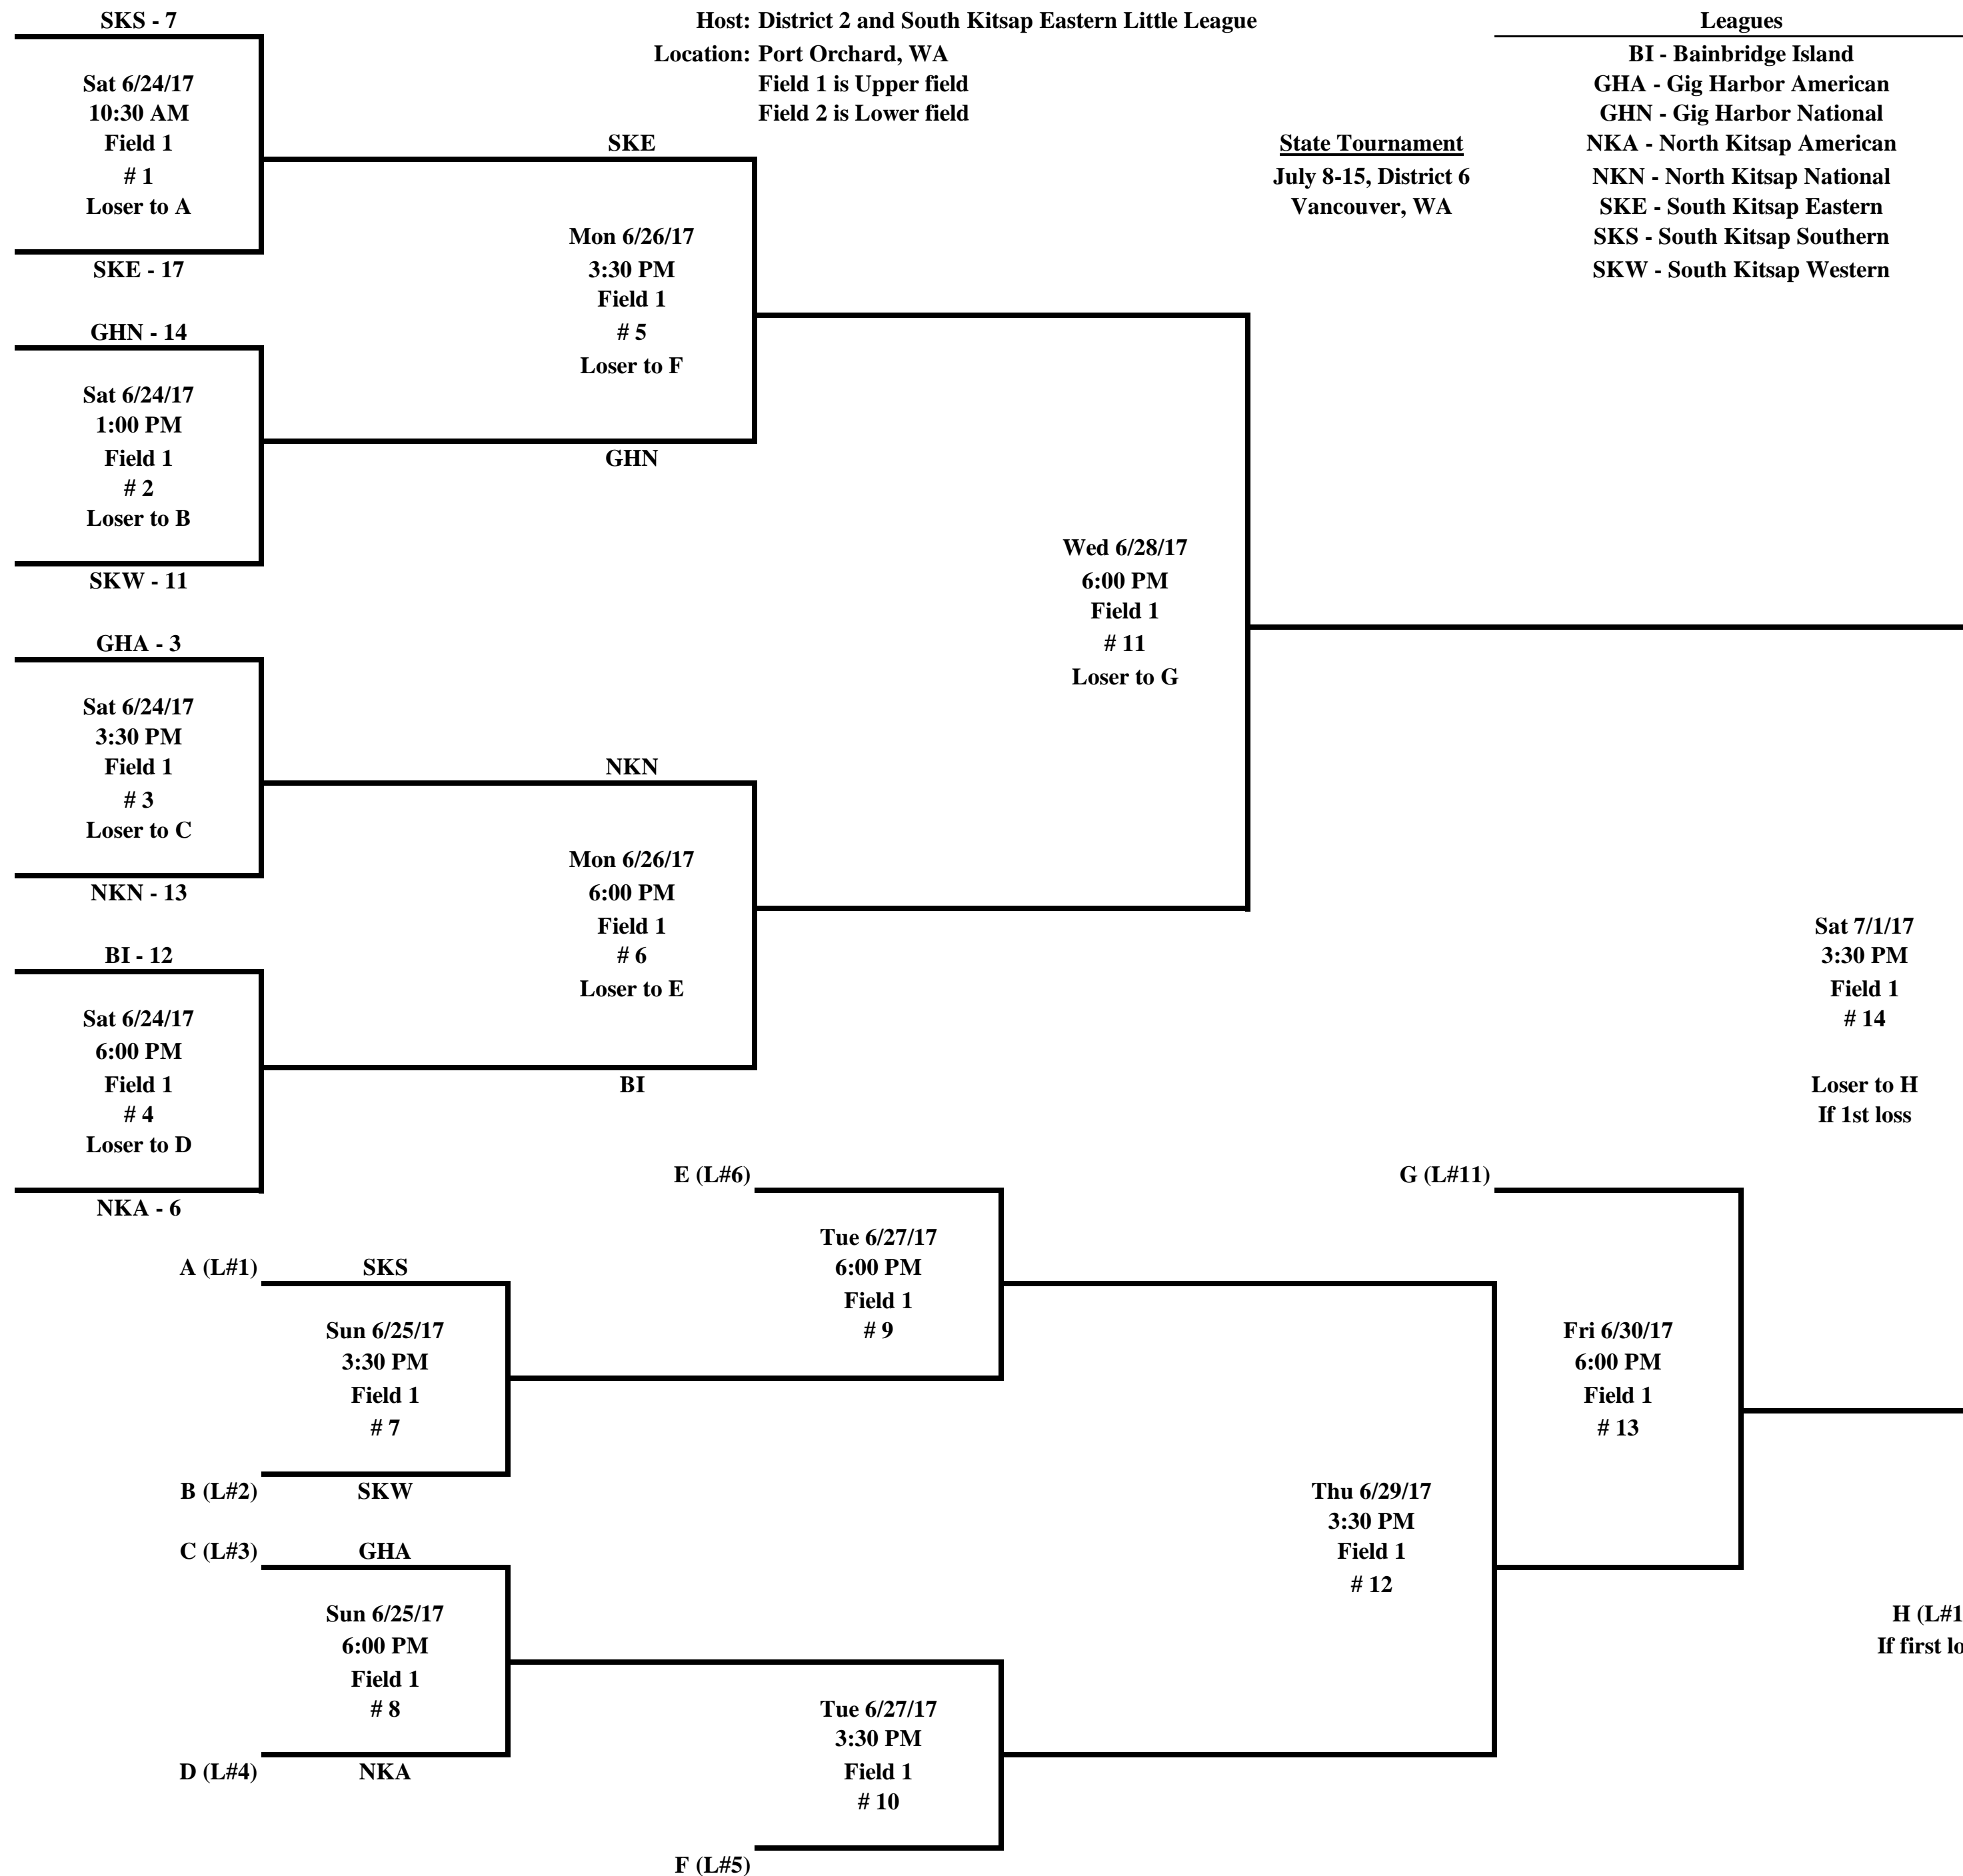

# 9-11 Yr Baseball

Sat June 24, 2017	Sun June 25, 2017	Mon June 26, 2017	Tue June 27, 2017	Wed June 28, 2017	Thu June 29, 2017	Fri June 30, 2017	Sat July 01, 2017
----------------------	----------------------	----------------------	----------------------	----------------------	----------------------	----------------------	----------------------