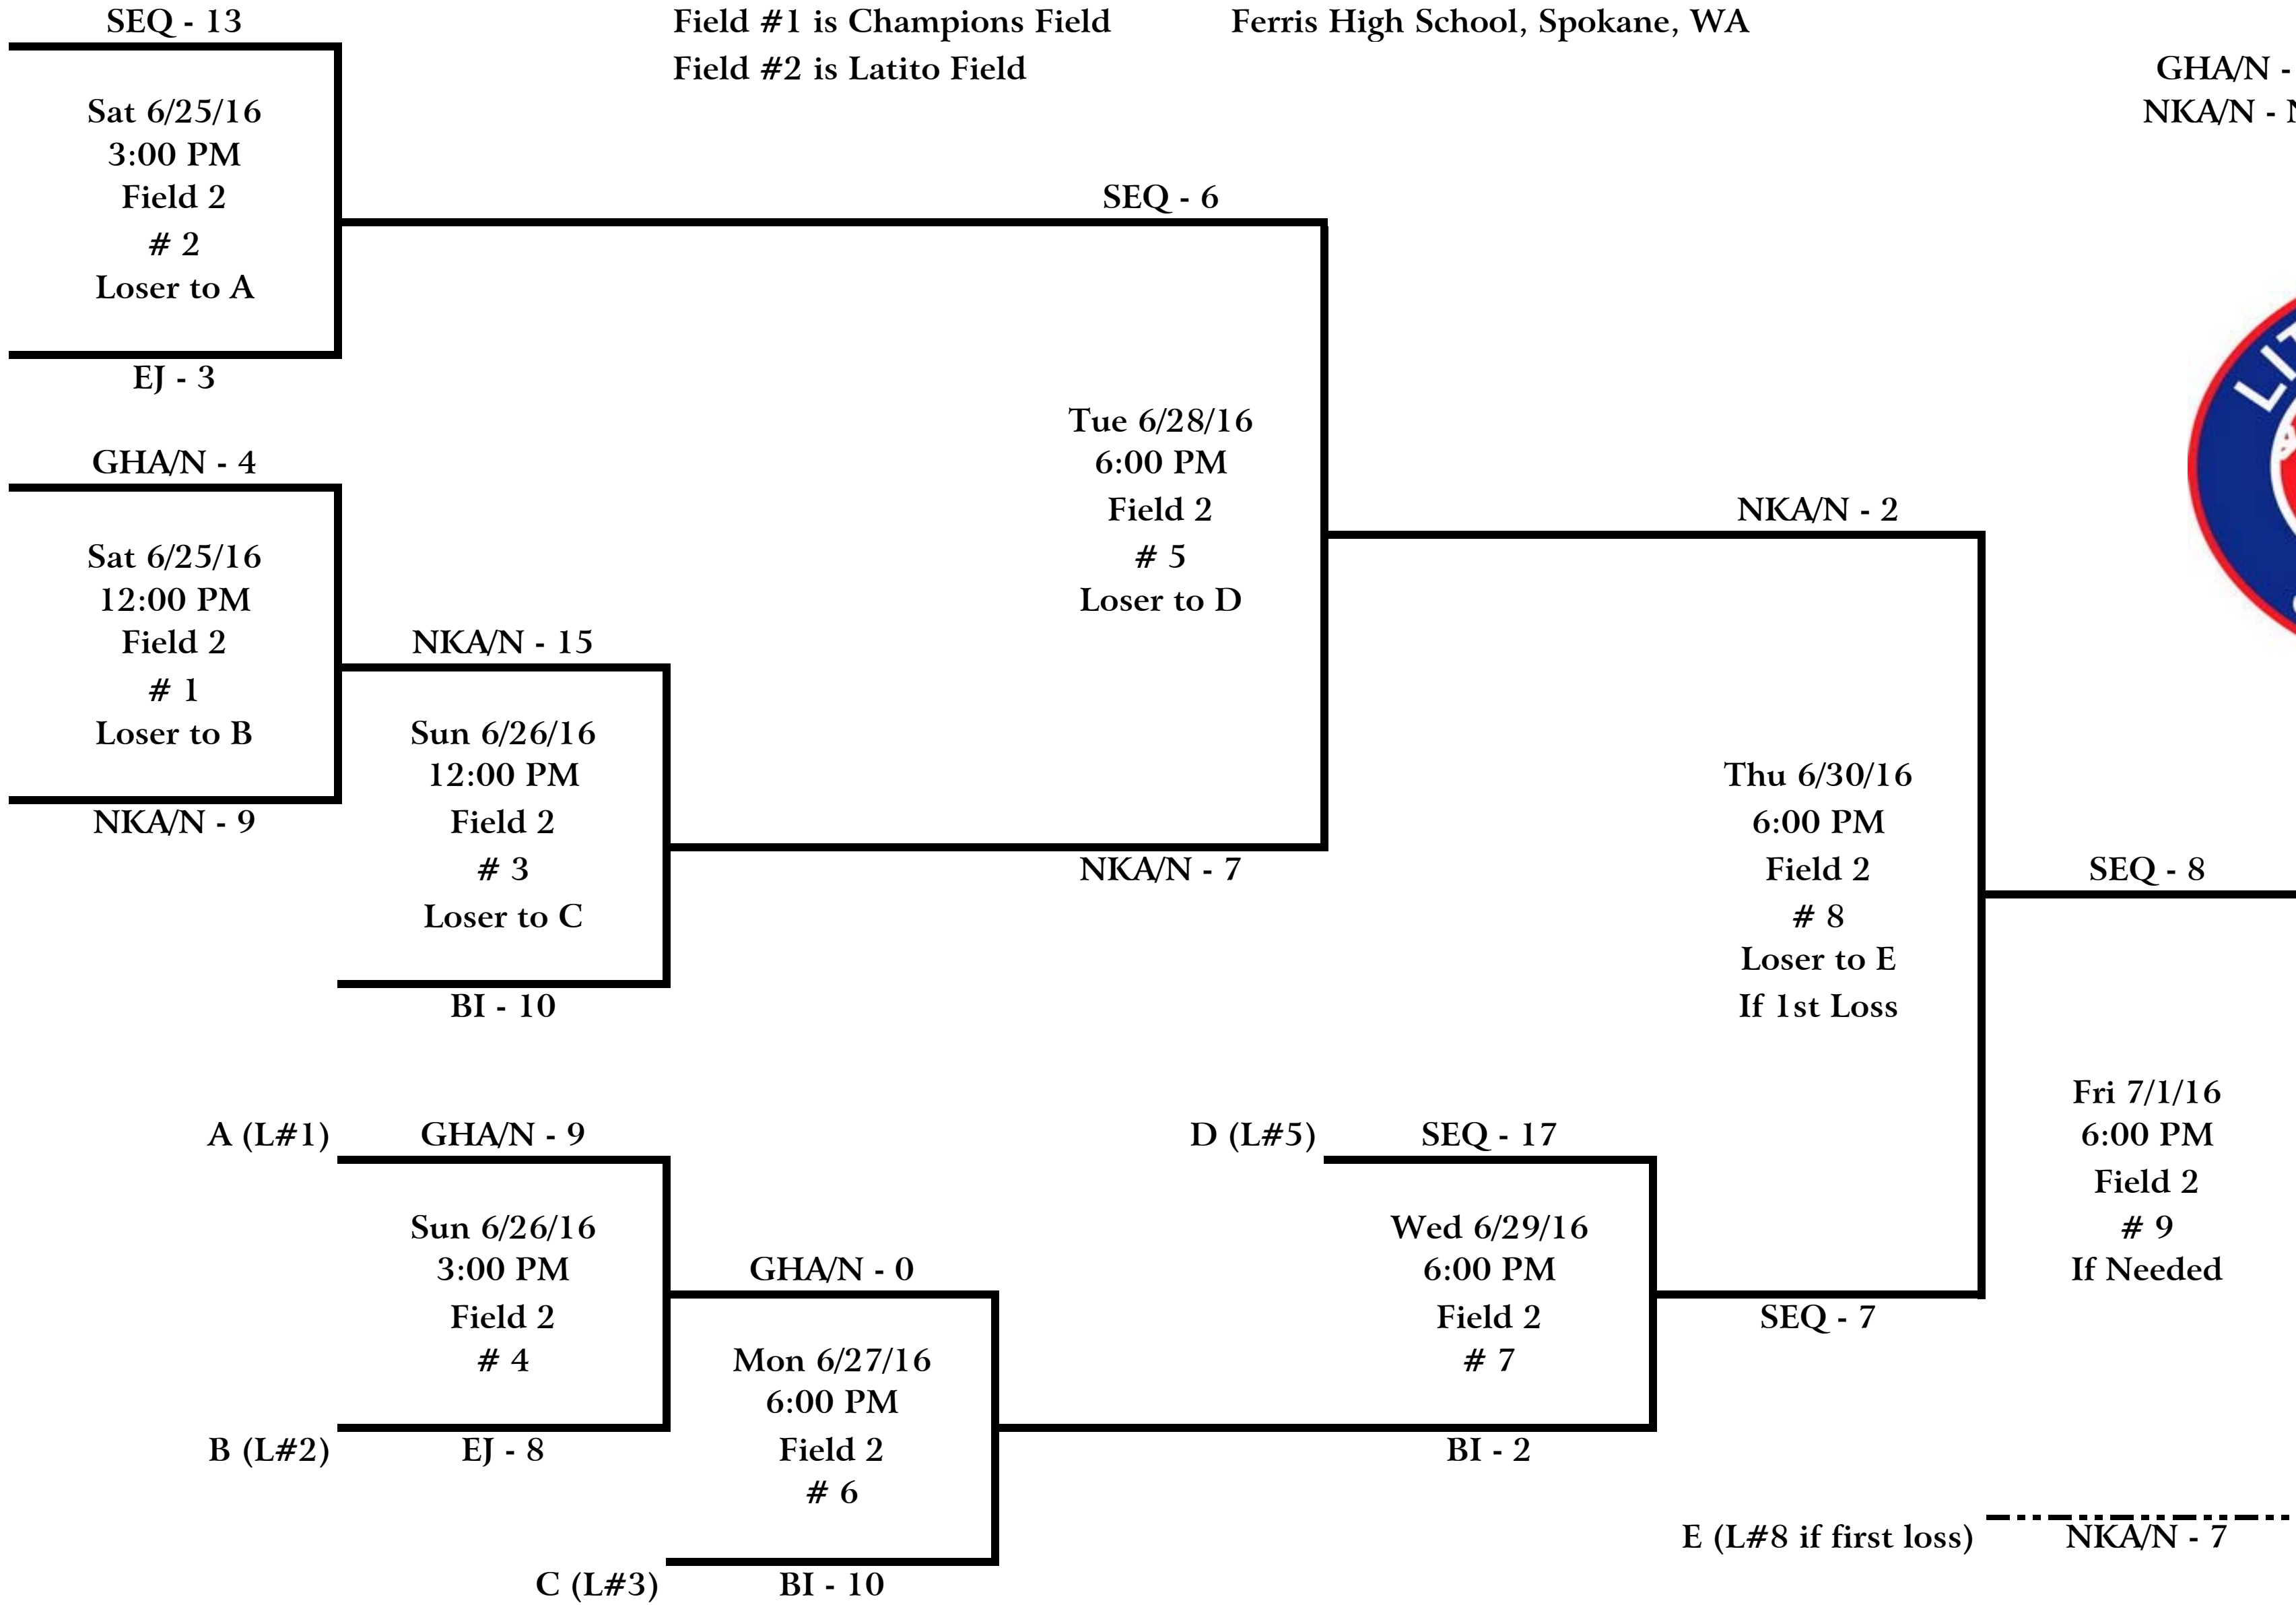

Major Girls Softball

Sat June 25, 2016	Sun June 26, 2016	Mon June 27, 2016	Tue June 28, 2016	Wed June 29, 2016	Thu June 30, 2016	Fri July 1, 2016
----------------------	----------------------	----------------------	----------------------	----------------------	----------------------	---------------------

Host: District 2 and Sequim Little League
 Location: Sequim, WA
 Field #1 is Champions Field
 Field #2 is Latito Field

State Tournament
 July 9 - July 16, District 13
 Ferris High School, Spokane, WA

Leagues
 BI - Bainbridge Island
 EJ - East Jefferson
 GHA/N - Gig Harbor American / National
 NKA/N - North Kitsap American / National
 SEQ - Sequim