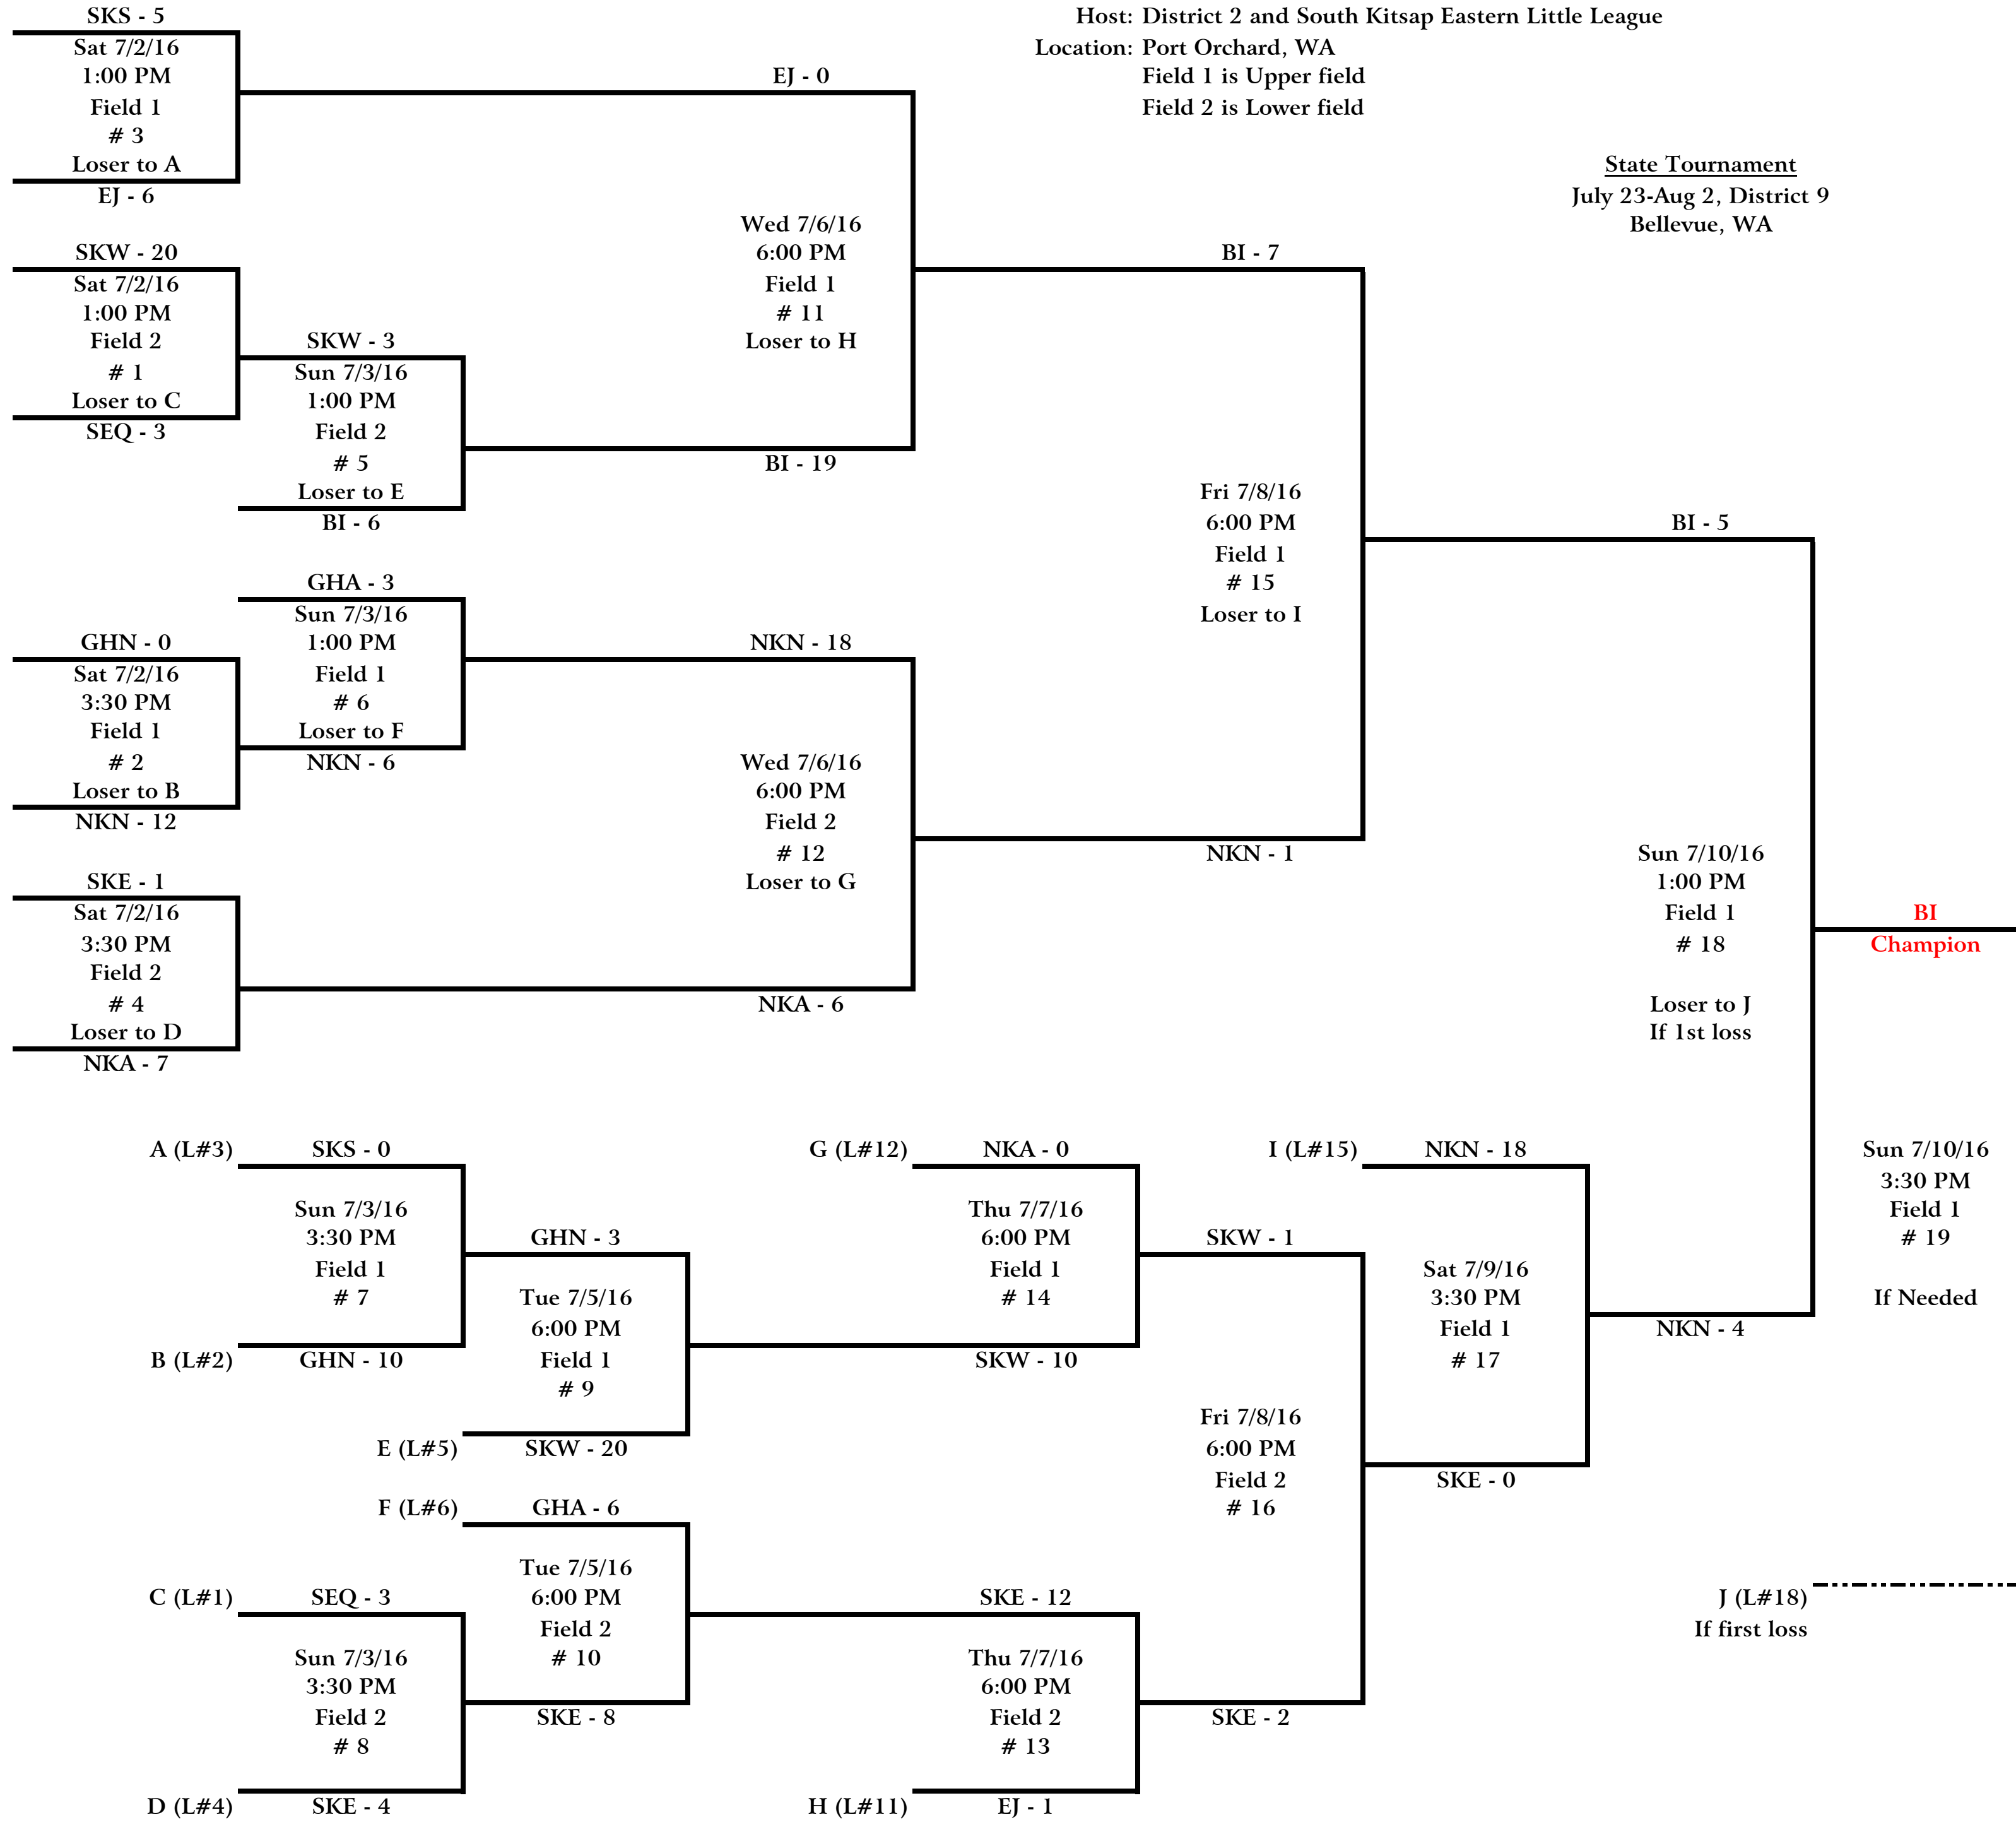

Major Baseball

Sat 7/2	Sun 7/3	Tue 7/5	Wed 7/6	Thu 7/7	Fri 7/8	Sat 7/9	Sun 7/10	Sun 7/10

Host: District 2 and South Kitsap Eastern Little League
Location: Port Orchard, WA
Field 1 is Upper field
Field 2 is Lower field

Leagues

- BI - Bainbridge Island
- EJ - East Jefferson
- GHA - Gig Harbor American
- GHN - Gig Harbor National
- NKA - North Kitsap American
- NKN - North Kitsap National
- SEQ - Sequim
- SKE - South Kitsap Eastern
- SKS - South Kitsap Southern
- SKW - South Kitsap Western

State Tournament
July 23-Aug 2, District 9
Bellevue, WA

www.WAD2LLB.org