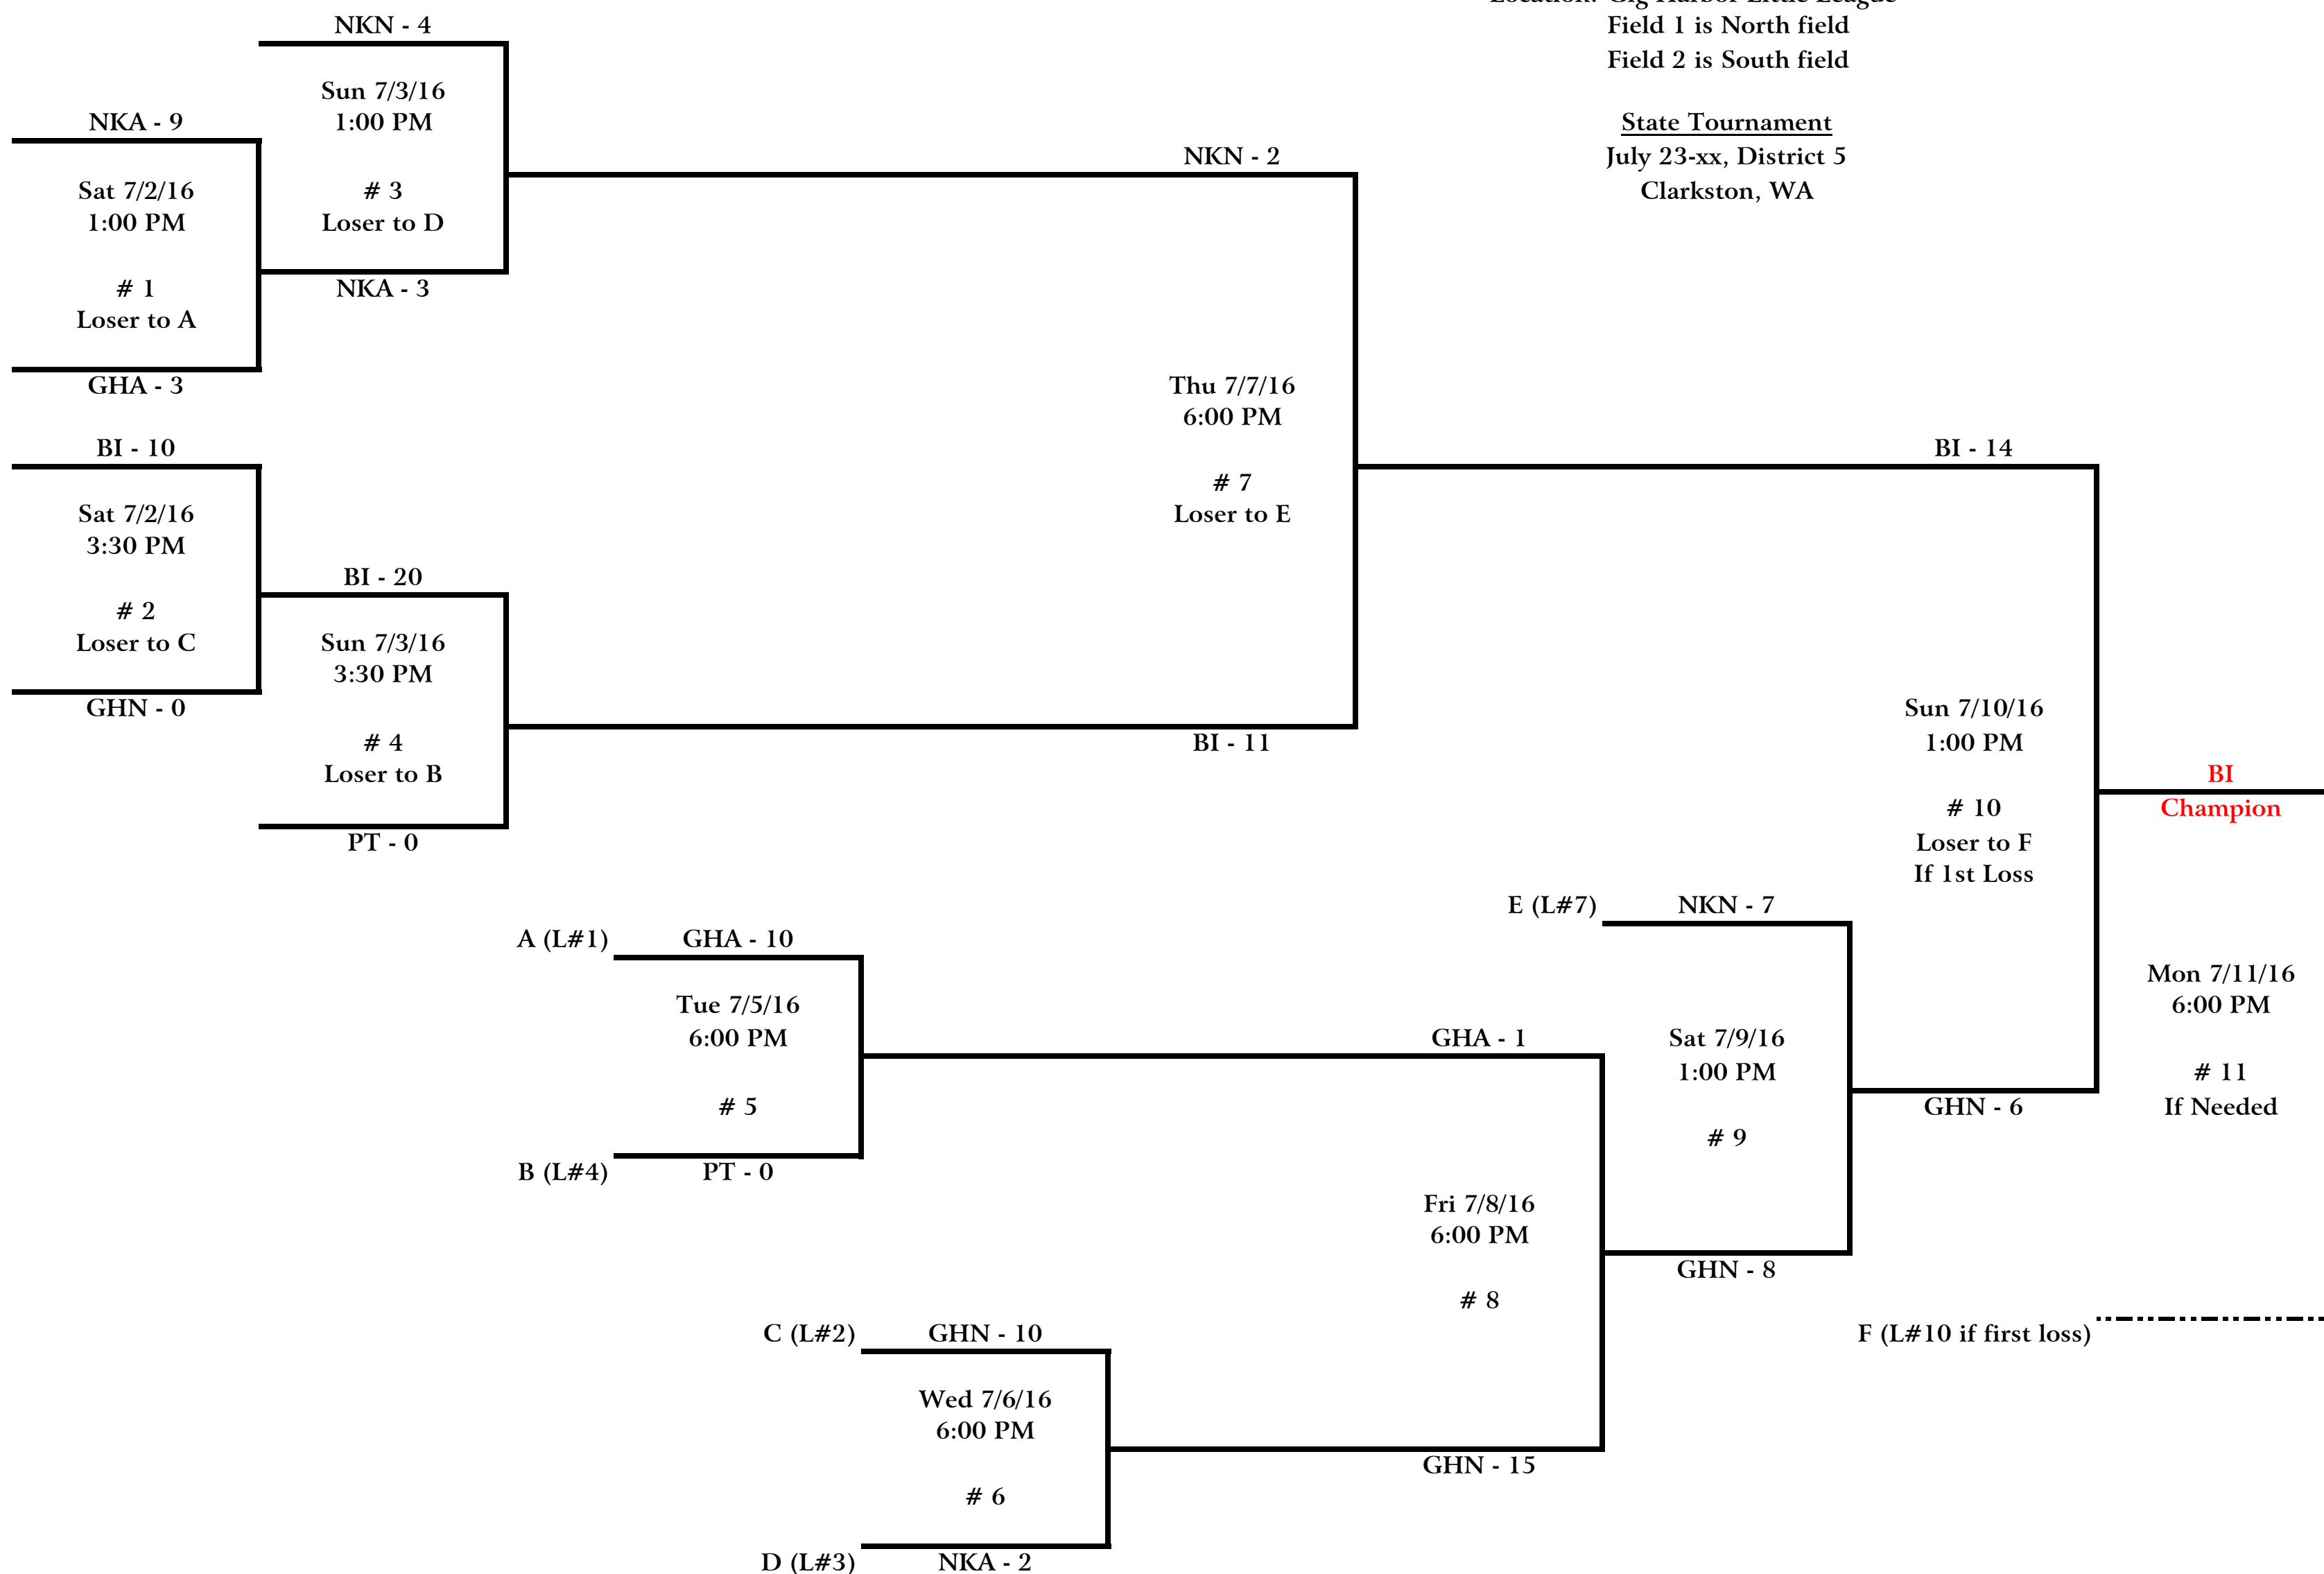

# 10-11 Baseball

Sat 7/2	Sun 7/3	Mon 7/4	Tue 7/5	Wed 7/6	Thu 7/7	Fri 7/8	Sat 7/9	Sun 7/10	Mon 7/11
------------	------------	------------	------------	------------	------------	------------	------------	-------------	-------------

Host: District 2 and Gig Harbor American & National Little Leagues  
 Location: Gig Harbor Little League  
 Field 1 is North field  
 Field 2 is South field

State Tournament  
 July 23-xx, District 5  
 Clarkston, WA

Leagues  
 BI - Bainbridge Island  
 GHA - Gig Harbor American  
 GHN - Gig Harbor National  
 NKA - North Kitsap American  
 NKN - North Kitsap National  
 PT - Port Townsend

[www.WAD2LLB.org](http://www.WAD2LLB.org)