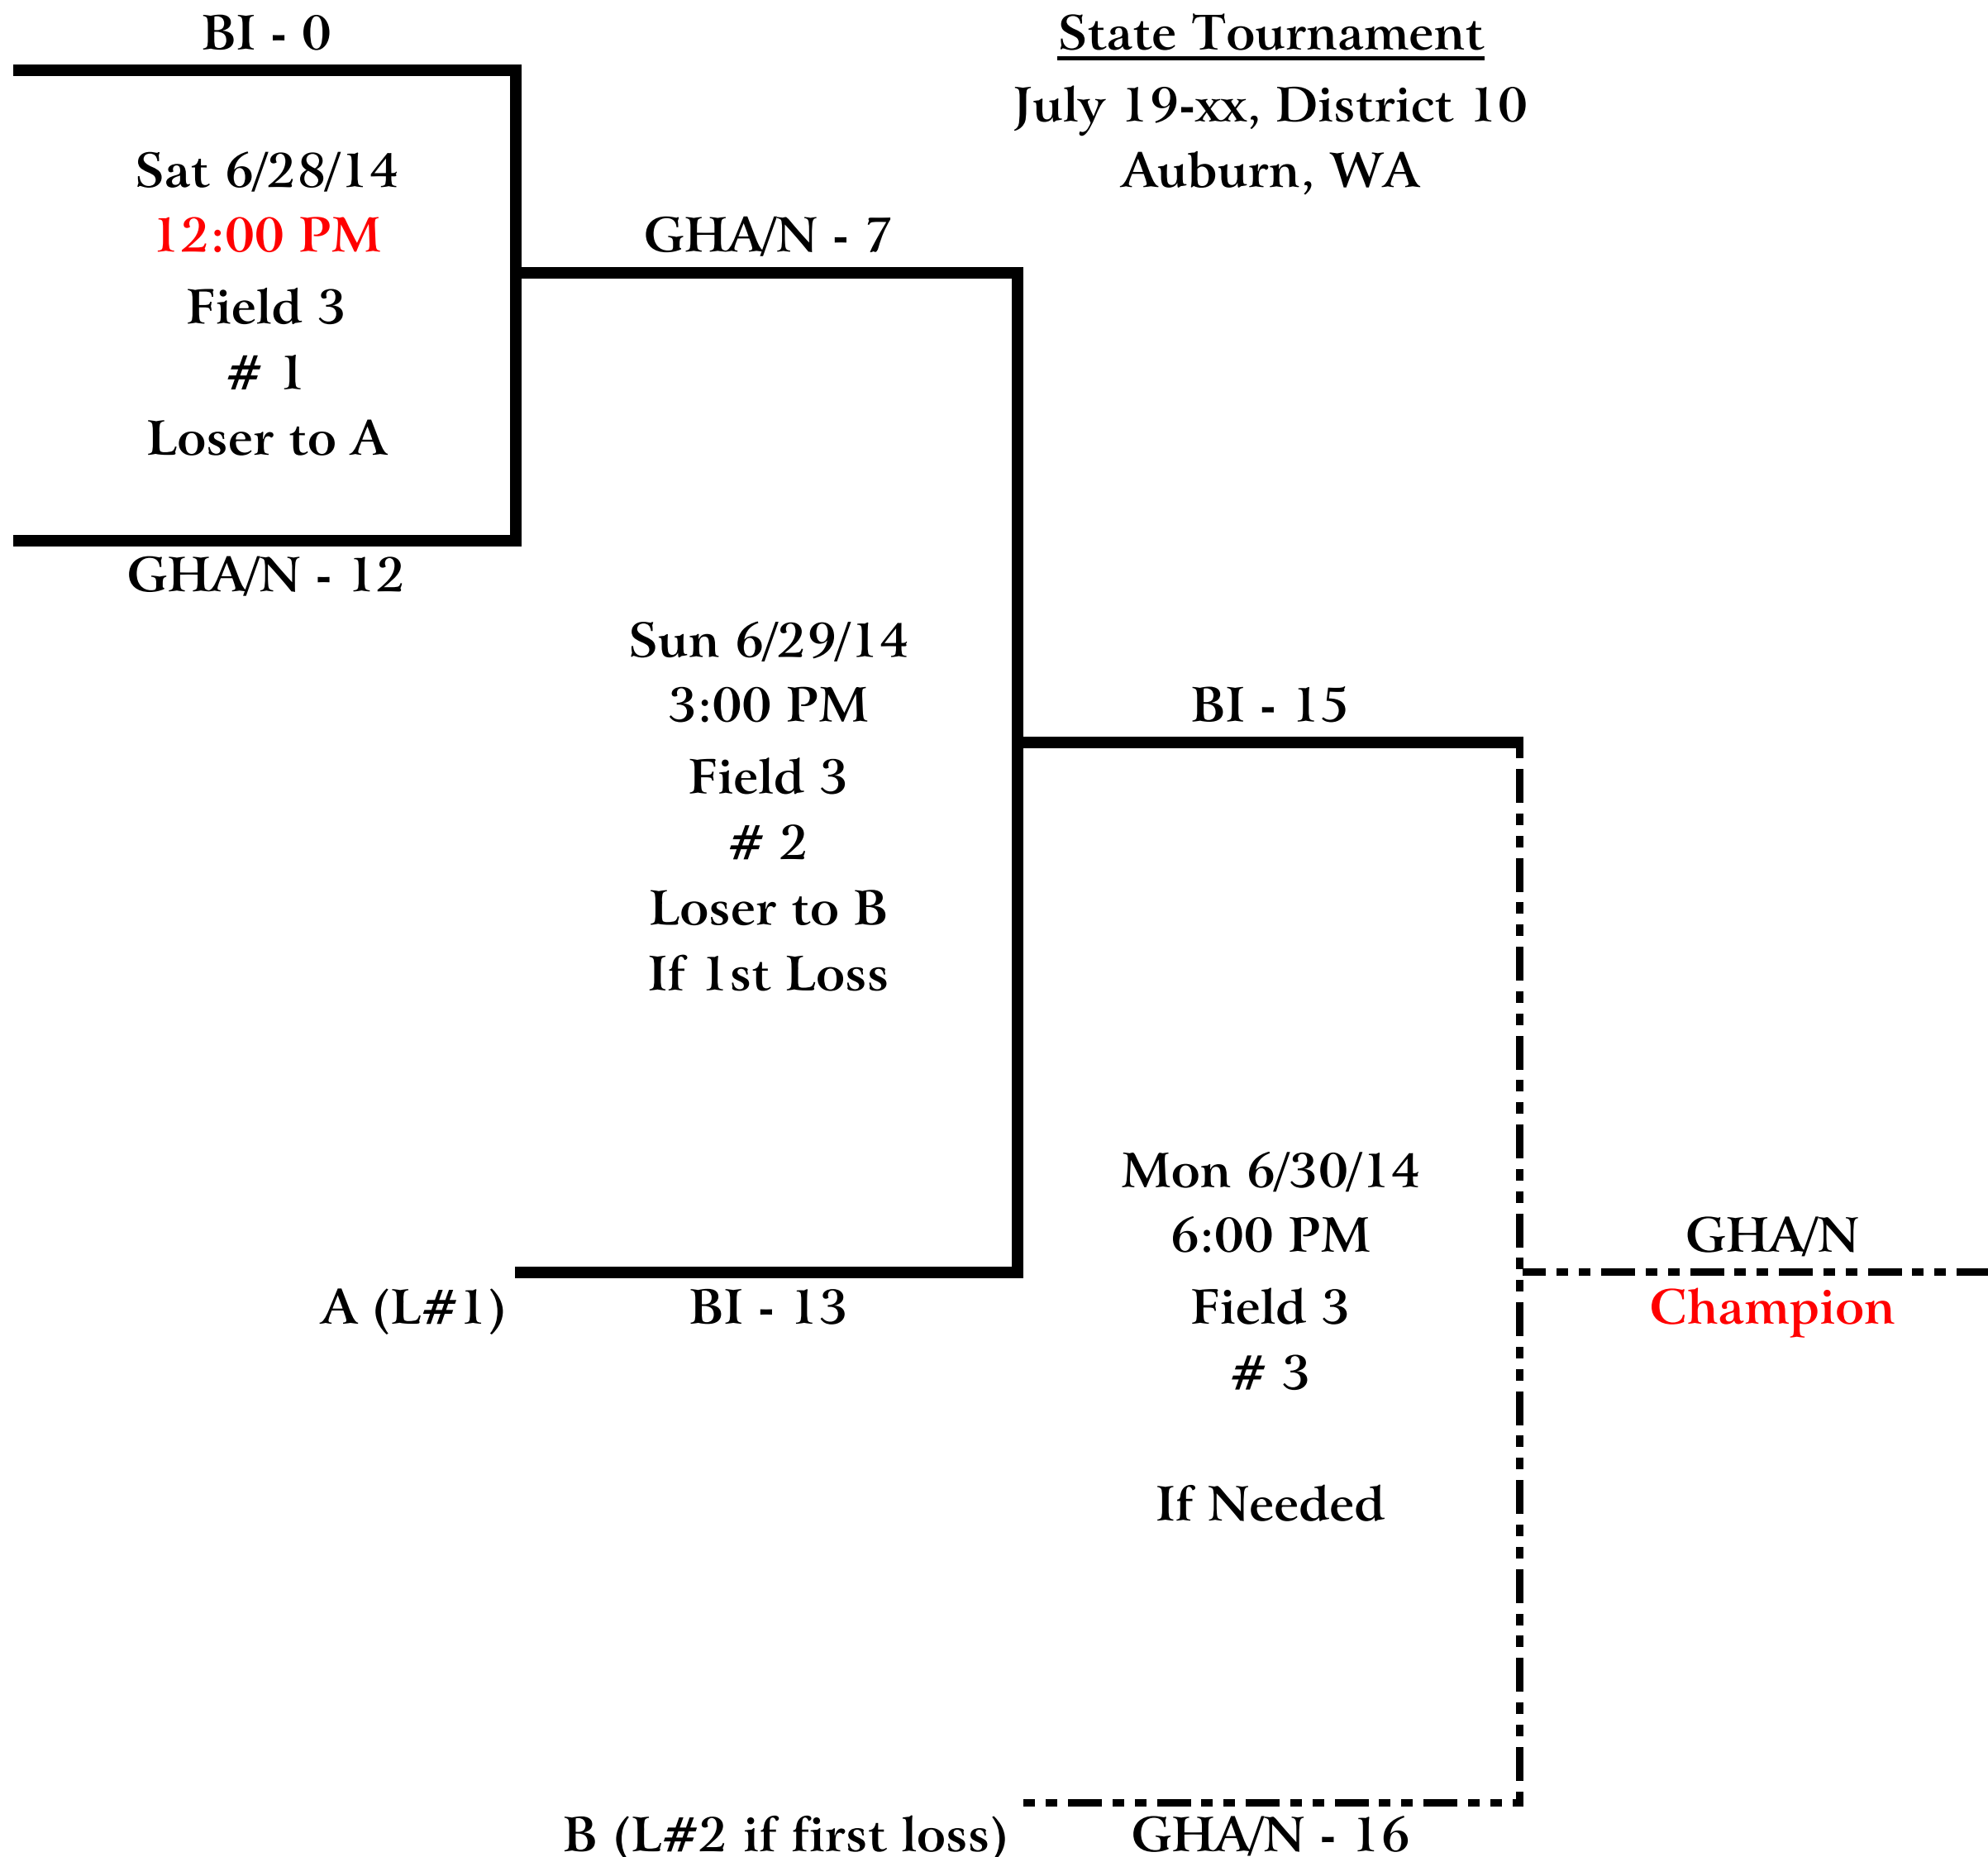

10-11 Girls Softball

Saturday June 28, 2014	Sunday June 29, 2014	Monday June 30, 2014
---------------------------	-------------------------	-------------------------

Host: District 2 and Bainbridge Island Little League
 Location: Strawberry Park, Bainbridge Island
 Field #1 is the south field
 Field #2 is the north field
 Field #3 is the west field

Leagues

BI - Bainbridge Island
 GHA/N - Gig Harbor American & National

www.WAD2LLB.org